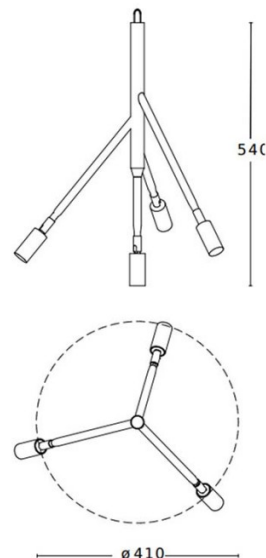

Also available in a larger size with 6 arms. Please [contact us](#) for more information and pricing.

## PRODUCT SPECIFICATION

**Light Source:** 4 x Max 5W E14 PAR16 LED (excluded)

**IP Code:** 20

**Dimming:** Dimmable via mains phase dimming.

**Dimensions:** Ø41cm  
Height: 54cm  
Cable Length: 500cm

**For all sales and technical enquiries, please contact:**