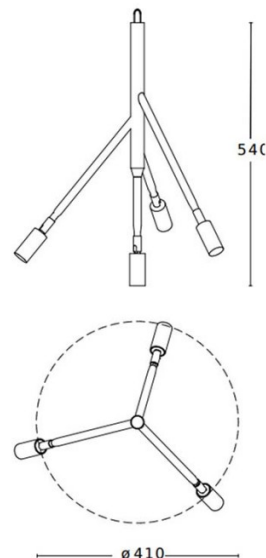

For all sales and technical enquiries, please contact:

+44 (0)114 263 4266

info@davidvillagelighting.co.uk

www.davidvillagelighting.co.uk