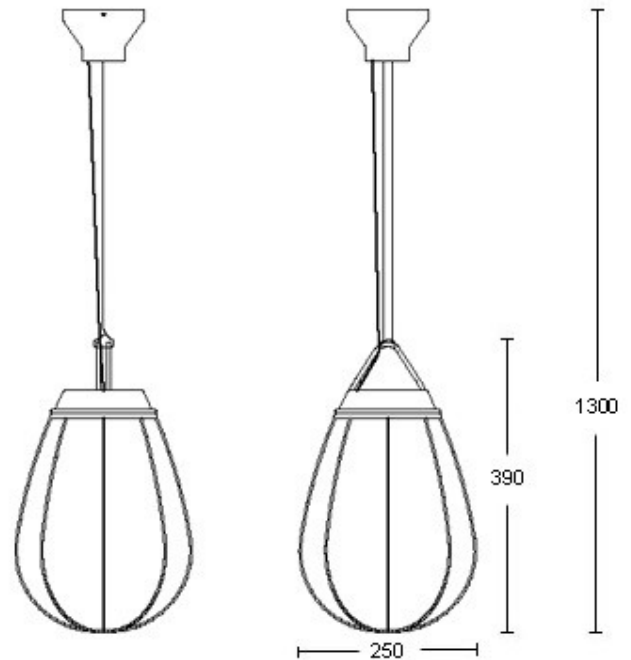

The Hobo LED Pendant Light features a glass shade, mouth blown in the Orsjo studio, and a rough brass basket. Each piece is hand made and completely unique. This collection can be characterised by its weight and intricate details.

This piece is perfect for public spaces such as restaurants and bars, creating a warm and inviting atmosphere for patrons.

PRODUCT SPECIFICATION

- Light Source:** 4W, 2700K, 230 Lumens
IP Code: 20
Dimming: Dimmable via mains phase dimming.
Dimensions: Shade: Ø22cm
 Shade Height: 29cm
 Maximum Drop: 120cm