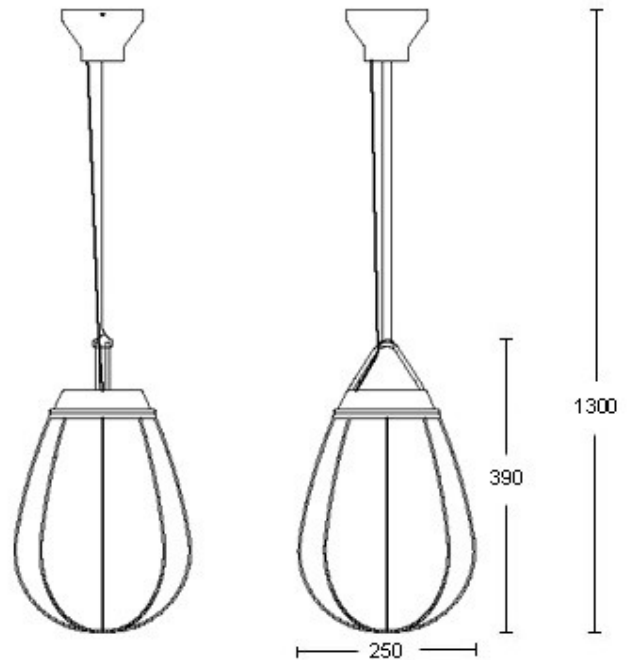

## Orsjo Belysning Hobo LED Pendant Light

The Hobo LED Pendant Light features a glass shade, mouth blown in the Orsjo studio, and a rough brass basket. Each piece is hand made and completely unique. This collection can be characterised by its weight and intricate details.

## PRODUCT SPECIFICATION

- Light Source:** 4W, 2700K, 230 Lumens
- IP Code:** 20
- Dimming:** Dimmable via mains phase dimming.
- Dimensions:** Shade: Ø22cm  
Shade Height: 29cm  
Maximum Drop: 120cm

**For all sales and technical enquiries, please contact:**