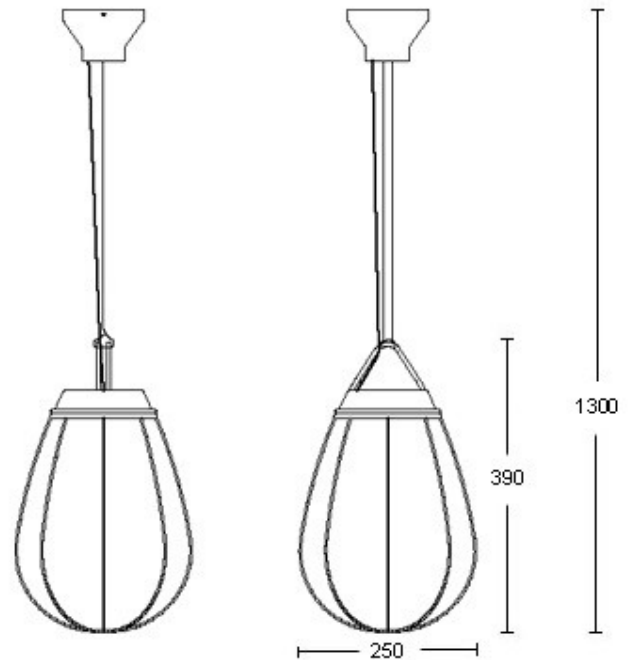

## Orsjo Belysning Hobo LED Pendant Light

The Hobo LED Pendant Light features a glass shade, mouth blown in the Orsjo studio, and a rough brass basket. Each piece is hand made and completely unique. This collection can be characterised by its weight and intricate details.

## PRODUCT SPECIFICATION

- Light Source:** 4W, 2700K, 230 Lumens  
**IP Code:** 20  
**Dimming:** Dimmable via mains phase dimming.  
**Dimensions:** Shade: Ø22cm  
 Shade Height: 29cm  
 Maximum Drop: 120cm