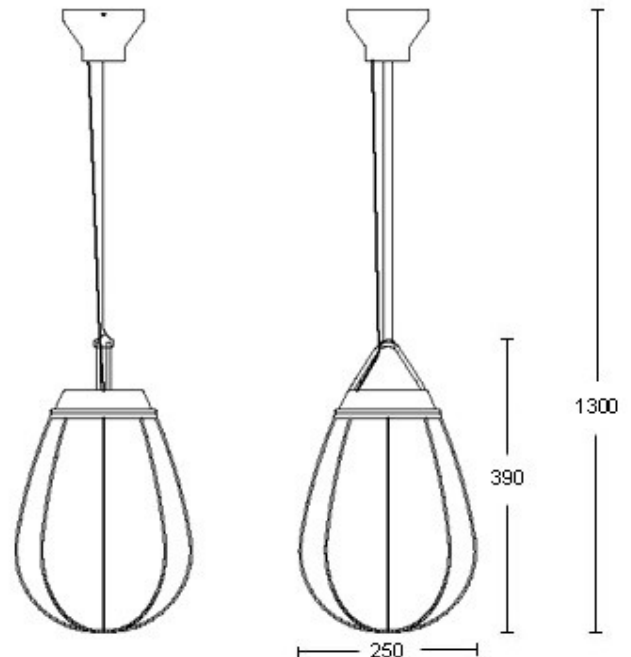

The Hobo LED Pendant Light features a glass shade, mouth blown in the Orsjo studio, and a rough brass basket. Each piece is hand made and completely unique. This collection can be characterised by its weight and intricate details.

This piece is perfect for public spaces such as restaurants and bars, creating a warm and inviting atmosphere for patrons.

PRODUCT SPECIFICATION

- Light Source:** 4W, 2700K, 230 Lumens
- IP Code:** 20
- Dimming:** Dimmable via mains phase dimming.
- Dimensions:** Shade: Ø22cm
Shade Height: 29cm
Maximum Drop: 120cm