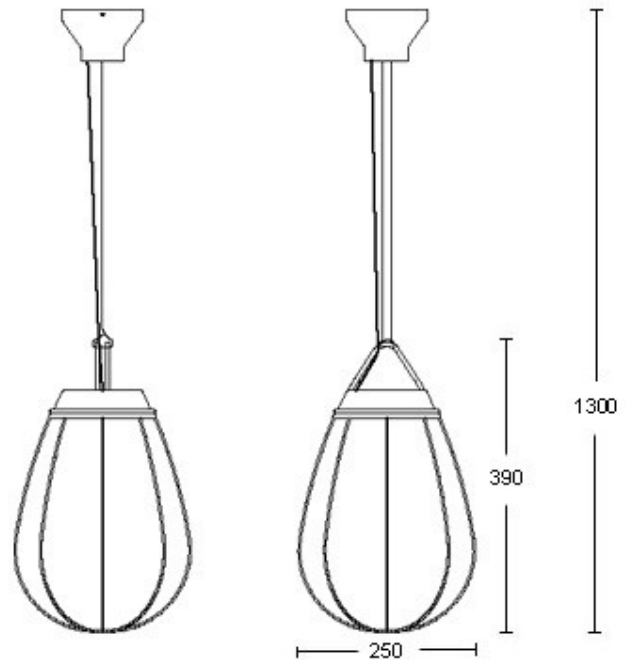

### Orsjo Belysning Hobo LED Pendant Light

The Hobo LED Pendant Light features a glass shade, mouth blown in the Orsjo studio, and a rough brass basket. Each piece is hand made and completely unique. This collection can be characterised by its weight and intricate details.

## PRODUCT SPECIFICATION

- Light Source:** 4W, 2700K, 230 Lumens
- IP Code:** 20
- Dimming:** Dimmable via mains phase dimming.
- Dimensions:** Shade: Ø22cm  
Shade Height: 29cm  
Maximum Drop: 120cm

**For all sales and technical enquiries, please contact:**