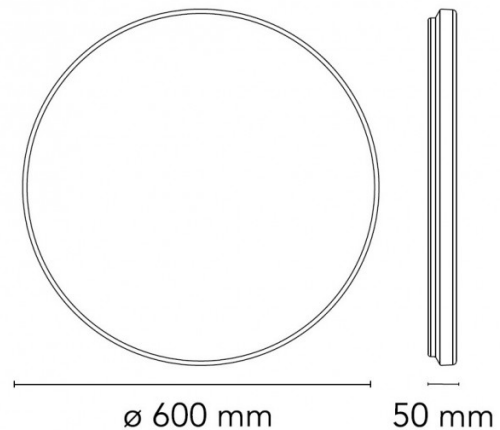

## PRODUCT SPECIFICATION

**Light Source:** 57W, 2700K, 3141 lumens

**IP Code:** 40

**Dimming:** Dimmable via mains phase dimming

**Dimensions:** Ø60cm  
5cm depth

For all sales and technical enquiries, please contact: