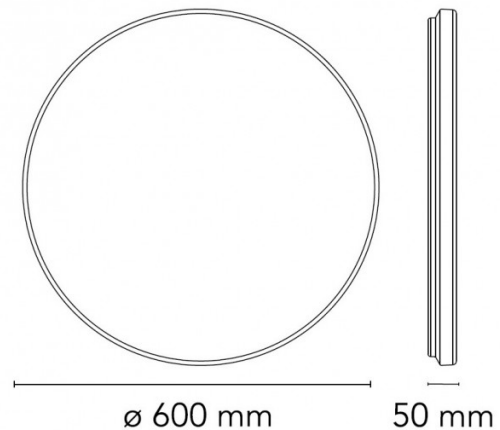

Piero Lissoni's Clara ceiling and wall light is available with no ring for a truly minimal look, or with a ring in copper, chrome, smoke or transparent, to add a touch of modernity or to match surrounding finishes in a room. The classic round shaped diffuser is made of sturdy white opal polycarbonate, which provides a soft, glare-free light thanks to the integral LED technology.

PRODUCT SPECIFICATION

Light Source: 57W, 2700K, 3141 lumens

IP Code: 40

Dimming: Dimmable via mains phase dimming

Dimensions: Ø60cm  
5cm depth

For all sales and technical enquiries, please contact:

+44 (0)114 263 4266