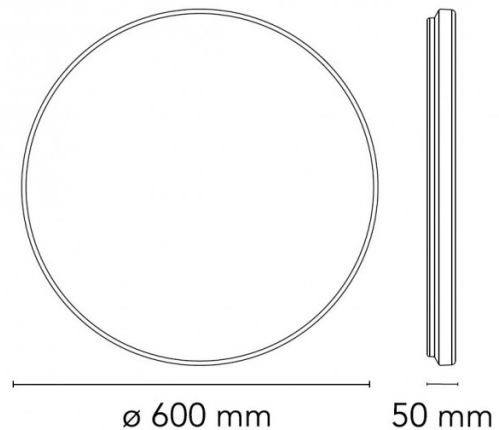

Piero Lissoni's Clara ceiling and wall light is available with no ring for a truly minimal look, or with a ring in copper, chrome, smoke or transparent, to add a touch of modernity or to match surrounding finishes in a room. The classic round shaped diffuser is made of sturdy white opal polycarbonate, which provides a soft, glare-free light thanks to the integral LED technology.

PRODUCT SPECIFICATION

Light Source: 57W, 2700K, 3141 lumens

IP Code: 40

Dimming: Dimmable via mains phase dimming

Dimensions: Ø60cm
5cm depth

For all sales and technical enquiries, please contact:

+44 (0)114 263 4266