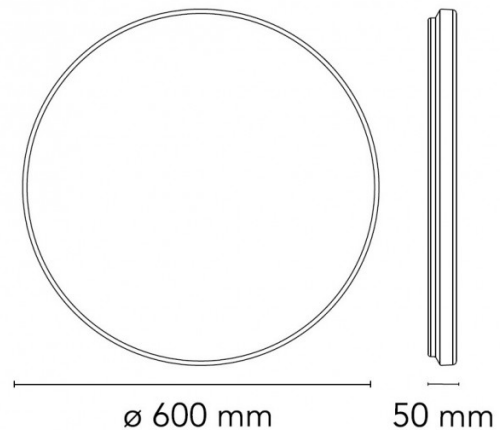

Piero Lissoni's Clara ceiling and wall light is available with no ring for a truly minimal look, or with a ring in copper, chrome, smoke or transparent, to add a touch of modernity or to match surrounding finishes in a room. The classic round shaped diffuser is made of sturdy white opal polycarbonate, which provides a soft, glare-free light thanks to the integral LED technology.

PRODUCT SPECIFICATION

Light Source: 57W, 2700K, 3141 lumens

IP Code: 40

Dimming: Dimmable via mains phase dimming

Dimensions: Ø60cm
5cm depth

For all sales and technical enquiries, please contact:

+44 (0)114 263 4266