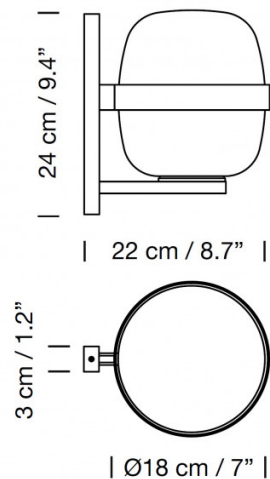

Santa & Cole Wally Cestita Wall Light

LA3234

SOURCE: <https://www.davidvillagelighting.co.uk/product/Santa-Cole-Wally-Cestita-Wall-Light/15667>

PRODUCT DESCRIPTION

Designer: Miguel Milá

Santa & Cole Wally Cestita Wall Lamp

PRODUCT SPECIFICATION

- Light Source:** 1 x Max 4.5W E27 LED (included)
- IP Code:** 54
- Dimming:** Dimmable via mains phase dimming.
- Dimensions:** Ø18cm
Height: 24cm
Depth: 22cm

For all sales and technical enquiries, please contact: