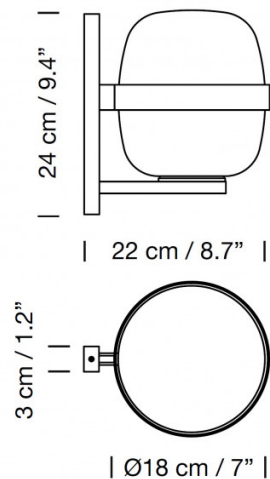

Santa & Cole Wally Cestita Wall Light

LA3234

SOURCE: <https://www.davidvillagelighting.co.uk/product/Santa-Cole-Wally-Cestita-Wall-Light/15667>

PRODUCT DESCRIPTION

Designer: Miguel Milá

Santa & Cole Wally Cestita Wall Lamp

PRODUCT SPECIFICATION

- Light Source:** 1 x Max 3.4W E27 LED (included)
- IP Code:** 54
- Dimming:** Dimmable via mains phase dimming.
- Dimensions:** Ø18cm
Height: 24cm
Depth: 22cm

For all sales and technical enquiries, please contact: