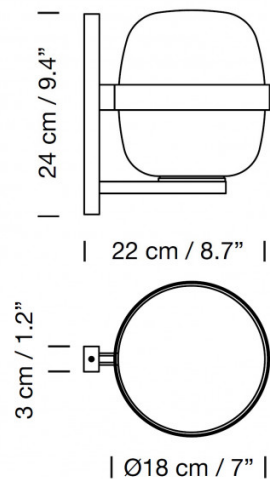

## PRODUCT SPECIFICATION

- Light Source:** 1 x Max 4.5W E27 LED (included)
- IP Code:** 54
- Dimming:** Dimmable via mains phase dimming.
- Dimensions:** Ø18cm  
Height: 24cm  
Depth: 22cm

For all sales and technical enquiries, please contact: