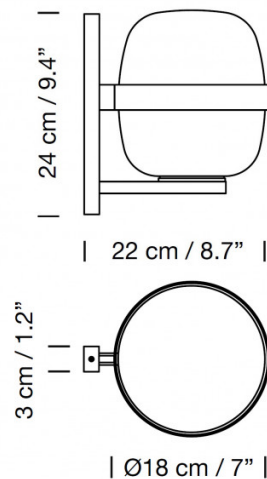

PRODUCT SPECIFICATION

- Light Source:** 1 x Max 3.4W E27 LED (included)
- IP Code:** 54
- Dimming:** Dimmable via mains phase dimming.
- Dimensions:** Ø18cm
Height: 24cm
Depth: 22cm

For all sales and technical enquiries, please contact: