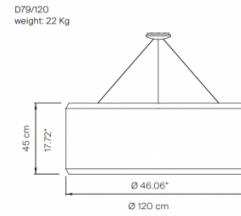

Dimensions: Small
Shade: Ø90cm
Shade Height: 45cm

Medium
Shade: Ø120cm
Shade Height: 45cm

Large
Shade: Ø150cm
Shade Height: 45cm

For all sales and technical enquiries, please contact:

+44 (0)114 263 4266

info@davidvillagelighting.co.uk