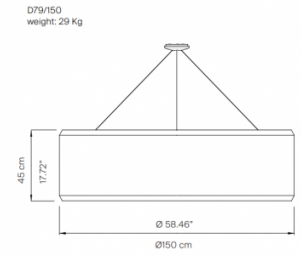

Dimensions: Small
Shade: Ø90cm
Shade Height: 45cm

Medium
Shade: Ø120cm
Shade Height: 45cm

Large
Shade: Ø150cm
Shade Height: 45cm

For all sales and technical enquiries, please contact:

+44 (0)114 263 4266

info@davidvillagelighting.co.uk