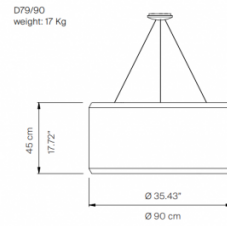

Dimensions: Small
Shade: Ø90cm
Shade Height: 45cm

Medium
Shade: Ø120cm
Shade Height: 45cm

Large
Shade: Ø150cm
Shade Height: 45cm

For all sales and technical enquiries, please contact:

+44 (0)114 263 4266

info@davidvillagelighting.co.uk