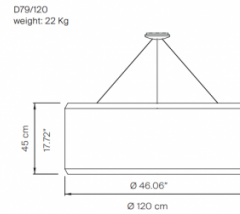

Dimensions: Small
Shade: Ø90cm
Shade Height: 45cm

Medium
Shade: Ø120cm
Shade Height: 45cm

Large
Shade: Ø150cm
Shade Height: 45cm

For all sales and technical enquiries, please contact:

+44 (0)114 263 4266

info@davidvillagelighting.co.uk