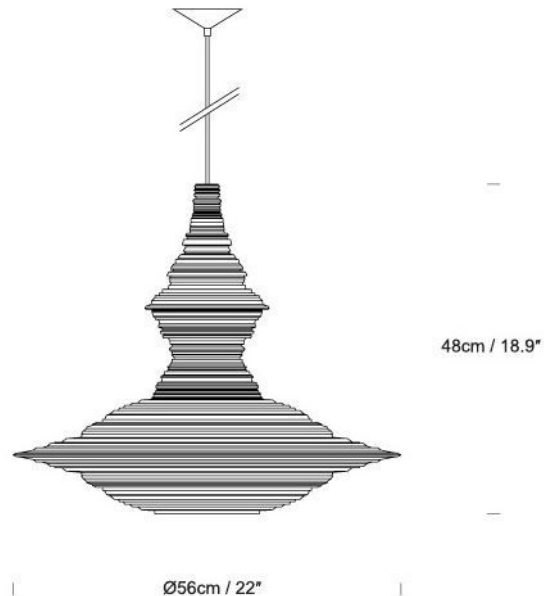

### Innermost Stupa Pendant Light

The Innermost Stupa pendant light combines art and functionality, featuring sharply defined ridges that play with light and shadow. Each pendant is hand-finished on a lathe, giving it a unique pattern. Crafted from high-quality resin, Stupa's structure softly diffuses light, producing a warm ambient glow. Available in two colours, white and yellow, and two sizes, Stupa18 and Stupa56, this pendant is suited for both residential and commercial interiors looking to add a touch of artisanal charm.

## PRODUCT SPECIFICATION

- Light Source:** 1x E27 100W max. (excluded)
- IP Code:** 20
- Dimming:** Dimmable via mains phase dimming
- Dimensions:** Small: H 25cm D 18cm  
Large: H 48cm D 56cm  
Cable length: 4m