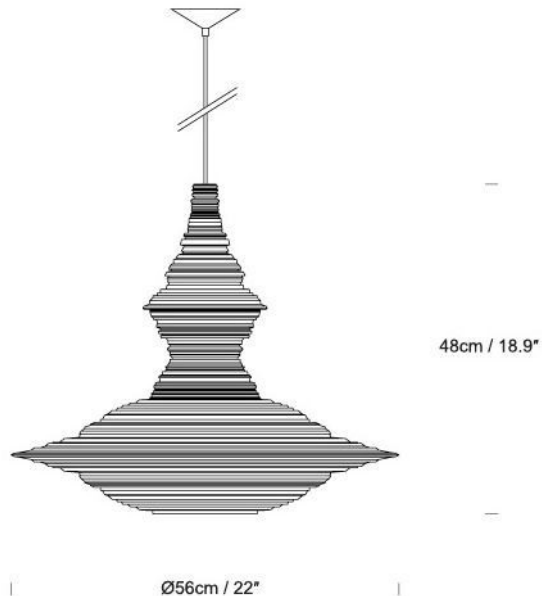

### Innermost Stupa Pendant Light

The Innermost Stupa pendant light combines art and functionality, featuring sharply defined ridges that play with light and shadow. Each pendant is hand-finished on a lathe, giving it a unique pattern. Crafted from high-quality resin, Stupa's structure softly diffuses light, producing a warm ambient glow. Available in two colours, white and yellow, and two sizes, Stupa18 and Stupa56, this pendant is suited for both residential and commercial interiors looking to add a touch of artisanal charm.

## PRODUCT SPECIFICATION

- Light Source:** 1x E27 100W max. (excluded)
- IP Code:** 20
- Dimming:** Dimmable via mains phase dimming
- Dimensions:** Small: H 25cm D 18cm  
Large: H 48cm D 56cm  
Cable length: 4m