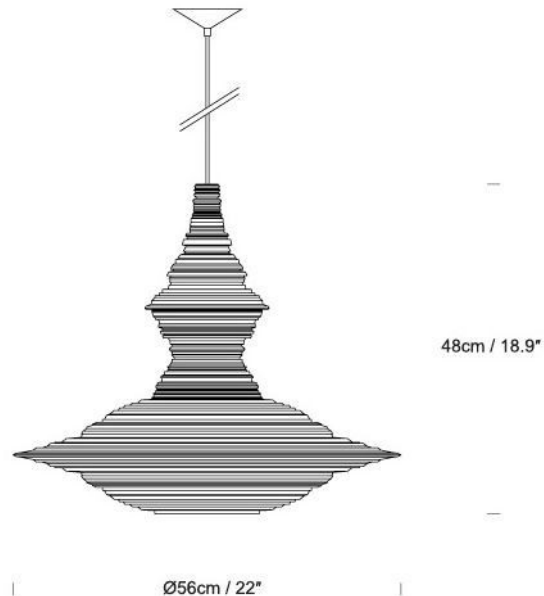

innermost

Innermost Stupa Pendant

LA3226

SOURCE: <https://www.davidvillagelighting.co.uk/product/Innermost-Stupa-Pendant/15658>

PRODUCT DESCRIPTION

Designer: Freshwest

Innermost Stupa Pendant Light

The Innermost Stupa pendant light combines art and functionality, featuring sharply defined ridges that play with light and shadow. Each pendant is hand-finished on a lathe, giving it a unique pattern. Crafted from high-quality resin, Stupa's structure softly diffuses light, producing a warm ambient glow. Available in two colours, white and yellow, and two sizes, Stupa18 and Stupa56, this pendant is suited for both residential and commercial interiors looking to add a touch of artisanal charm.

PRODUCT SPECIFICATION

Light Source: 1x E27 100W max. (excluded)

IP Code: 20

Dimming: Dimmable via mains phase dimming

Dimensions: Small: H 25cm D 18cm
Large: H 48cm D 56cm
Cable length: 4m

For all sales and technical enquiries, please contact: