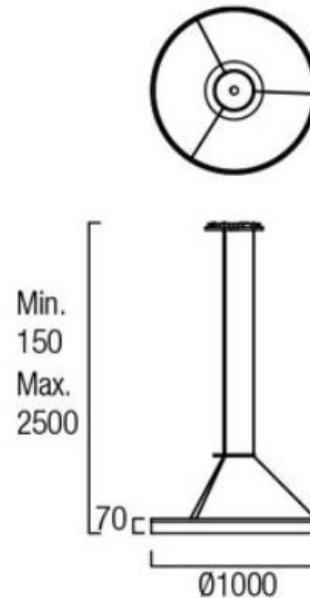

## PRODUCT DESCRIPTION

High power LED suspension.  
White structure. Standard version non dimmable ballast

Also available with 1-10V dimmable. Please phone or email for details.

Image not found or type unknown

## PRODUCT SPECIFICATION

**Light Source:** 36W, 3000K, 3456lumens

**Dimming:** Non dimmable.

**Dimensions:** 1000 mm Diffuser diameter  
70 mm Diffuser depth  
150 mm Min drop  
2500 mm Max drop

**For all sales and technical enquiries, please contact:**