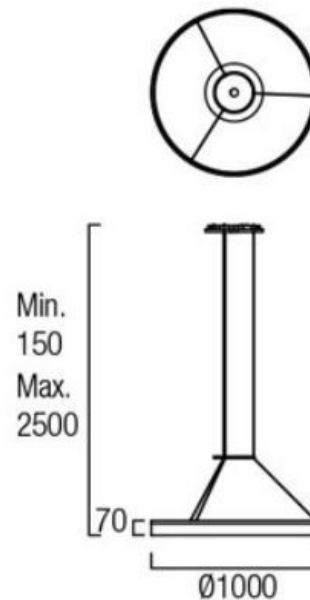

Light Attack Circus 1000 mm LED

LA3197

SOURCE: <https://www.davidvillagelighting.co.uk/product/Light-Attack-Circus-1000-mm-LED/15621>

PRODUCT DESCRIPTION

High power LED suspension.
White structure. Standard version non dimmable ballast

Also available with 1-10V dimmable. Please phone or email for details.

Image not found or type unknown

PRODUCT SPECIFICATION

Light Source: 36W, 3000K, 3456lumens

Dimming: Non dimmable.

Dimensions: 1000 mm Diffuser diameter
70 mm Diffuser depth
150 mm Min drop
2500 mm Max drop