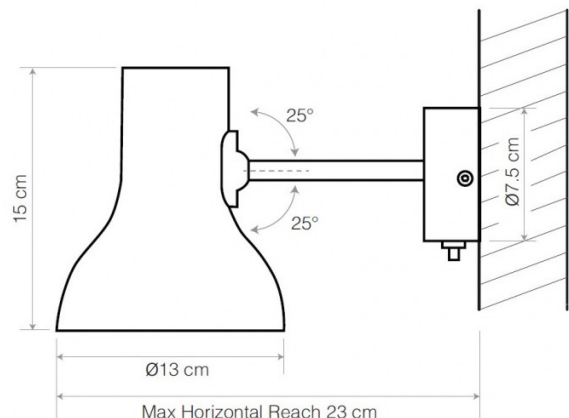

This light is available as a cable and plug version, which has an on/off switch on the cable and needs to be plugged into a nearby socket or a hard-wired version.

PRODUCT SPECIFICATION

- Light Source:** 1 x Max 10W E27 (excluded)
- IP Code:** 20
- Dimming:** **Hard-Wired:** Integrated on/off switch on the product for hard-wired version. Can be wired to an external switch by a qualified electrician
Cable & Plug: In-line on/off switch included on cable.
- Dimensions:** Shade: Ø13cm
Shade Height: 15cm
Wall Plate: Ø7.5cm
Maximum Reach (from wall to shade): 23cm
Cable Length: 250cm