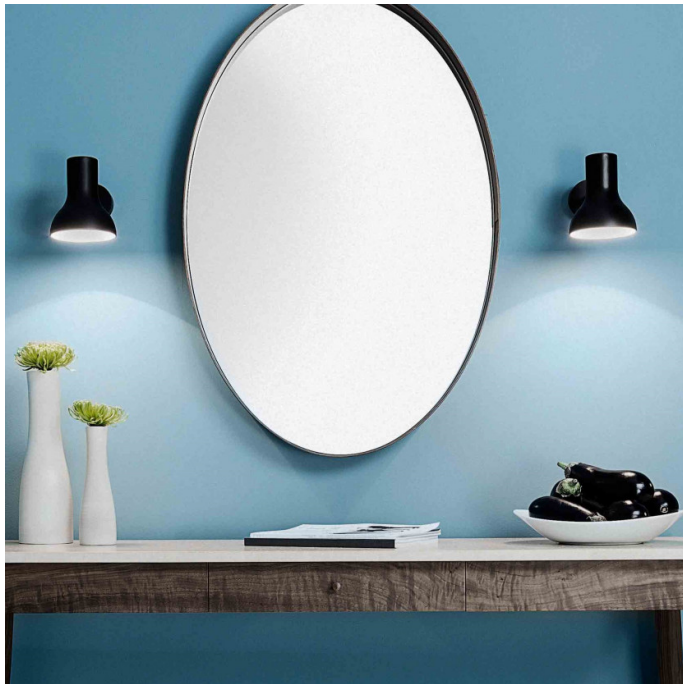

# Anglepoise Type 75 Mini Wall Light

LA3192

SOURCE: <https://www.davidvillagelighting.co.uk/product/Anglepoise-Type-75-Mini-Wall-Light/15616>

### Type 75 Mini Wall Light by Anglepoise

The Type 75 Mini wall light is part of the [Anglepoise Type 75 Mini range](#), a collection that brings the Type 75 range of lights to a smaller scale. This wall light is inspired by vintage Anglepoise designs, catapulting them into the modern day with a sleeker, neater lampshade.

The Type 75 Mini wall lamp as a movable shade, allowing you to direct the light wherever you want, whether you want a nice spotlight or wanting to create a nice ambience in the room. The smaller size means the Type 75 Mini wall light is very versatile and can be used in many interior spaces. With 2 subtle colours to choose from, this wall light will easily fit into any design scheme, lending an elegant yet functional finishing touch to your domestic or work setting.