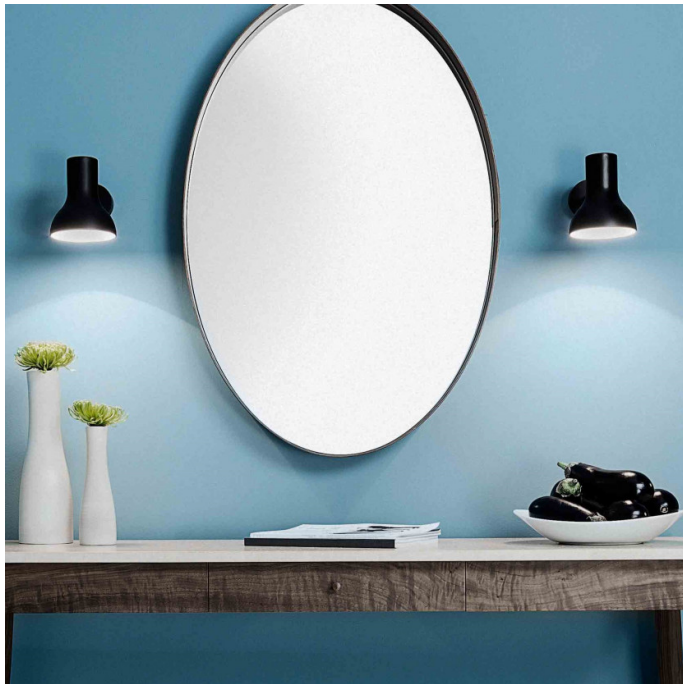

ANGLEPOISE®

Anglepoise Type 75 Mini Wall Light

LA3192

SOURCE: <https://www.davidvillagelighting.co.uk/product/Anglepoise-Type-75-Mini-Wall-Light/15616>

PRODUCT DESCRIPTION

Designer: Sir Kenneth Grange

Type 75 Mini Wall Light by Anglepoise

The Type 75 Mini wall light is part of the [Anglepoise Type 75 Mini range](#), a collection that brings the Type 75 range of lights to a smaller scale. This wall light is inspired by vintage Anglepoise designs, catapulting them into the modern day with a sleeker, neater lampshade.

The Type 75 Mini wall lamp as a movable shade, allowing you to direct the light wherever you want, whether you want a nice spotlight or wanting to create a nice ambience in the room. The smaller size means the Type 75 Mini wall light is very versatile and can be used in many interior spaces. With 2 subtle colours to choose from, this wall light will easily fit into any design scheme, lending an elegant yet functional finishing touch to your domestic or work setting.