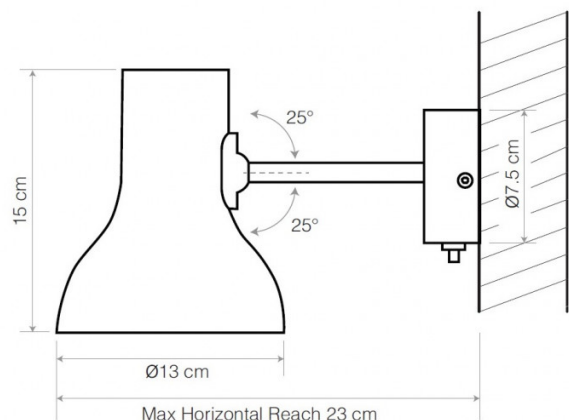

This light is available as a cable and plug version, which has an on/off switch on the cable and needs to be plugged into a nearby socket or a hard-wired version.

PRODUCT SPECIFICATION

Light Source:	1 x max 10W E27 (excluded)
IP Code:	20
Dimming:	In line on/off switch included on cable for cable and plug version or Integrated on/off switch on the product for hard-wired version. Can be wired to an external switch by a qualified electrician
Dimensions:	Ø13cm shade 15cm shade height Ø7.5cm wall plate 23cm max. reach (from wall to shade) 250cm cable length