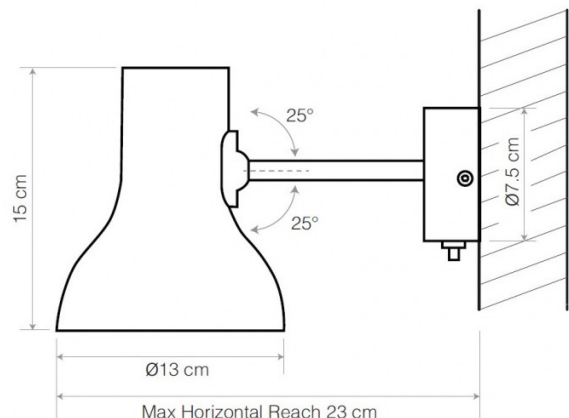

This light is available as a cable and plug version, which has an on/off switch on the cable and needs to be plugged into a nearby socket or a hard-wired version.

PRODUCT SPECIFICATION

Light Source:	1 x Max 10W E27 (excluded)
IP Code:	20
Dimming:	Hard-Wired: Integrated on/off switch on the product for hard-wired version. Can be wired to an external switch by a qualified electrician Cable & Plug: In-line on/off switch included on cable.
Dimensions:	Shade: Ø13cm Shade Height: 15cm Wall Plate: Ø7.5cm Maximum Reach (from wall to shade): 23cm Cable Length: 250cm