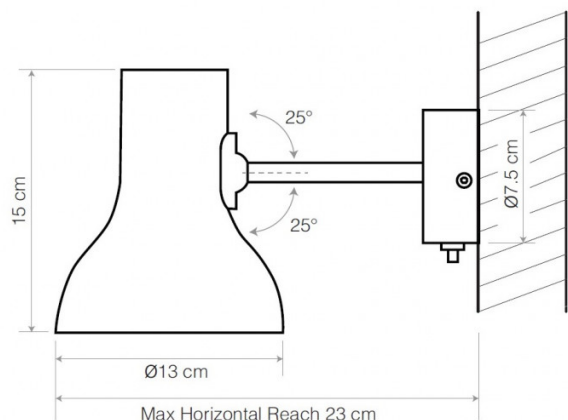

## PRODUCT SPECIFICATION

<b>Light Source:</b>	1 x max 10W E27 (excluded)
<b>IP Code:</b>	20
<b>Dimming:</b>	In line on/off switch included on cable for cable and plug version or Integrated on/off switch on the product for hard-wired version. Can be wired to an external switch by a qualified electrician
<b>Dimensions:</b>	Ø13cm shade 15cm shade height Ø7.5cm wall plate 23cm max. reach (from wall to shade) 250cm cable length