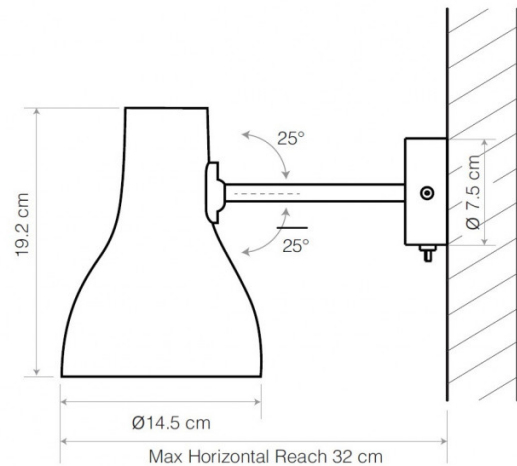

## PRODUCT SPECIFICATION

- Light Source:** 1 x max 10W LED E27 (excluded)
- IP Code:** 20
- Dimming:** In line on/off switch included on cable for cable and plug version  
or  
Integrated on/off switch on the product for hard-wired version. Can be wired to an external switch by a qualified electrician
- Dimensions:** Ø14.5cm shade  
19.2cm shade height  
Ø7.5cm wall plate  
32cm max. reach (from wall to shade)  
250cm cable length