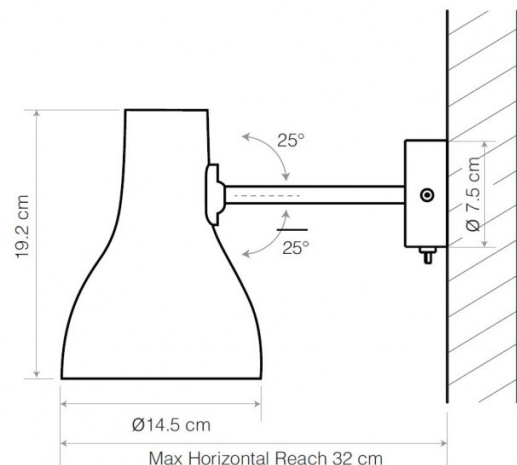

- Light Source:** 1 x max 10W LED E27 (excluded)
- IP Code:** 20
- Dimming:** In line on/off switch included on cable for cable and plug version
or
Integrated on/off switch on the product for hard-wired version. Can be wired to an external switch by a qualified electrician
- Dimensions:** Ø14.5cm shade
19.2cm shade height
Ø7.5cm wall plate
32cm max. reach (from wall to shade)
250cm cable length