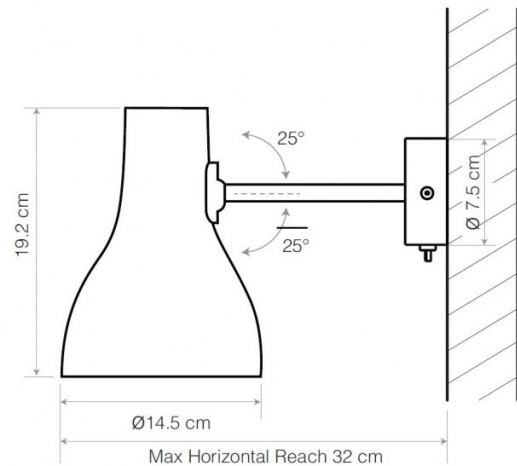

- Light Source:** 1 x max 10W LED E27 (excluded)
- IP Code:** 20
- Dimming:** In line on/off switch included on cable for cable and plug version
or
Integrated on/off switch on the product for hard-wired version. Can be wired to an external switch by a qualified electrician
- Dimensions:** Ø14.5cm shade
19.2cm shade height
Ø7.5cm wall plate
32cm max. reach (from wall to shade)
250cm cable length