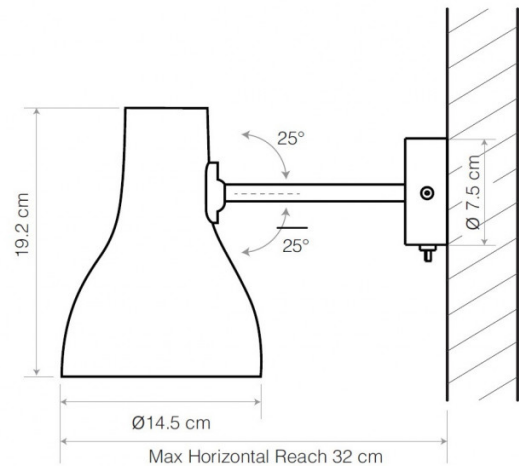

This light is available in 2 versions. A hard-wired version or cable and plug version, which has an on/off switch included on the cable needs to be plugged into a nearby socket.

PRODUCT SPECIFICATION

- Light Source:** 1 x Max 10W E27 LED (excluded)
- IP Code:** 20
- Dimming:** **Hard-Wired:** Integrated on/off switch on the product. Can be wired to an external switch by a qualified electrician.
Cable & Plug: In-line on/off switch included on cable.
- Dimensions:** Shade: Ø14.5cm
Shade Height: 19.2cm
Wall Plate: Ø7.5cm
Maximum Reach (from wall to shade): 32cm
Cable Length: 250cm