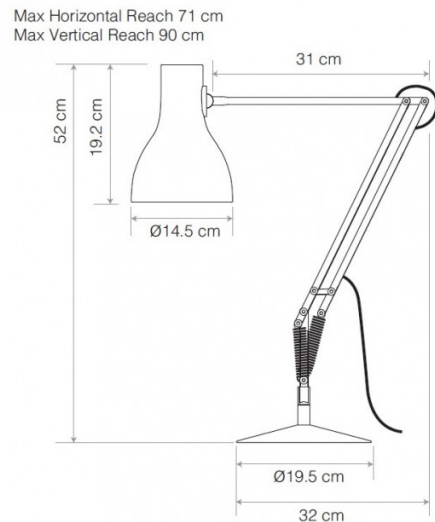

PRODUCT SPECIFICATION

- Light Source:** 1 x max 6W E27 LED (included)
- IP Code:** 20
- Dimming:** Integrated on/off switch on the product
- Dimensions:**
 - Ø14.5cm shade
 - 19.2cm shade height
 - Ø19.5cm base
 - 71cm max. reach (from base to shade)
 - 250cm cable length