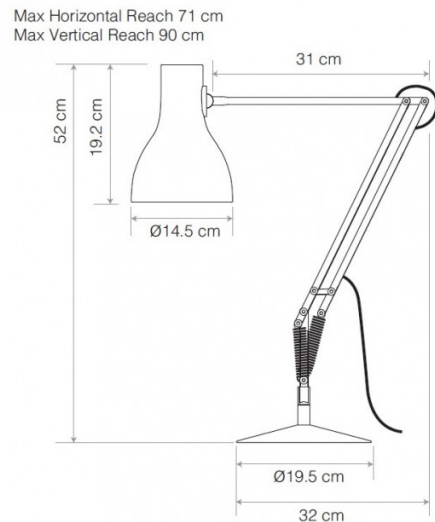

## PRODUCT SPECIFICATION

- Light Source:** 1 x Max 6W E27 LED (included)
- IP Code:** 20
- Dimming:** Integrated on/off switch on the product.
- Dimensions:**
  - Shade: Ø14.5cm
  - Shade Height: 19.2cm
  - Base: Ø19.5cm
  - Max Reach (from base to shade): 71cm
  - Cable Length: 250cm