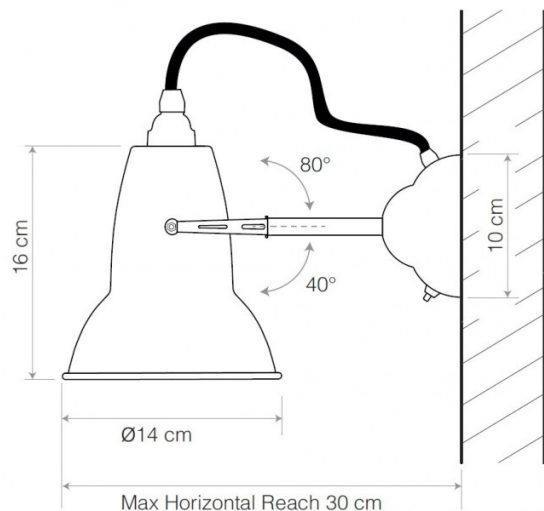

For all sales and technical enquiries, please contact:

+44 (0)114 263 4266

info@davidvillagelighting.co.uk

www.davidvillagelighting.co.uk