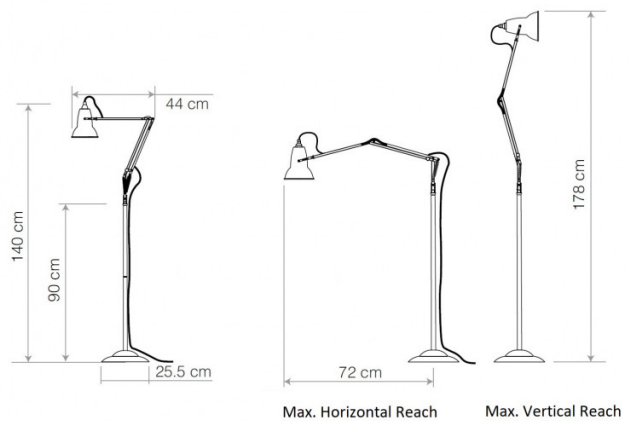

A reinterpretation of the [Original 1227 table lamp](#) this light has the classic Anglepoise spring mechanism and shade silhouette to bring an adjustable floor lamp that will make a stylish statement in any room. With a directional light this lamp works perfectly as a reading light and with three colours available, this lamp will fit easily into any design scheme.

PRODUCT SPECIFICATION

Light Source: 1 x max 6W E27 LED (included)

IP Code: 20

Dimming: In line on/off switch included on cable

Dimensions: Ø14cm shade
 16cm shade height
 72cm max horizontal reach
 Ø25.5cm base
 90cm pole height
 200cm cable length