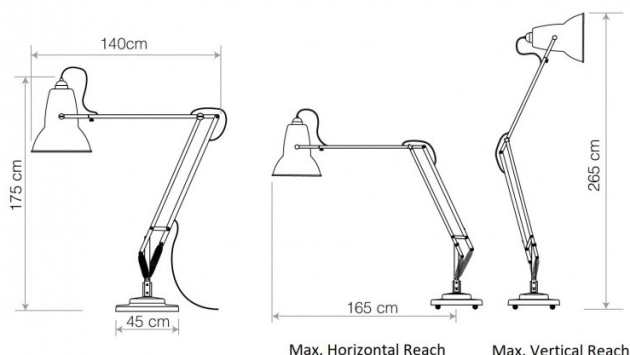

Please [contact us](#) for further enquiries to make a truly personalised Anglepoise floor lamp.

PRODUCT SPECIFICATION

Light Source: 1 x Max 13W E27 LED (included)

IP Code: 20

Dimming: In-line on/off switch included on cable.

Dimensions: Shade: Ø45cm
 Shae Height: 47cm
 Base: 45cm x 45cm
 Maximum Horizontal Reach: 165cm
 Maximum Vertical Reach: 265cm

For all sales and technical enquiries, please contact:

+44 (0)114 263 4266

info@davidvillagelighting.co.uk