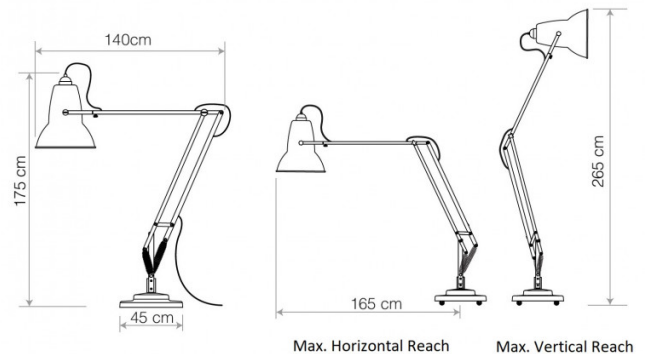

Original 1227 Giant Floor Lamp by Anglepoise

Commissioned by the Roald Dahl Museum and Story Centre, the [Anglepoise Original 1227 Giant Collection](#) uses the design of Carwardine's iconic [desk lamp](#), producing a floor lamp that is three times the size of the original. Taking inspiration from Dahl's fantasy driven writings, the Original 1227 Giant floor lamp is playful and wondrous, making a bold statement in any room.

Please [contact us](#) for further enquiries to make a truly personalised Anglepoise floor lamp.

PRODUCT SPECIFICATION

- Light Source:** 1 x max 13W E27 LED (included)
- IP Code:** 20
- Dimming:** In line on/off switch included on cable
- Dimensions:**
 - Ø45cm shade
 - 47cm shade height
 - 45cm x 45cm base
 - 165cm max. horizontal reach
 - 265cm max. vertical reach