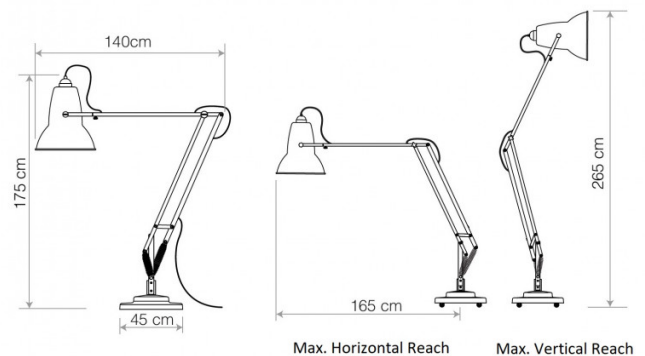

Anglepoise Original 1227 Giant Floor Lamp

Commissioned by the Roald Dahl Museum and Story Centre, the [Anglepoise Original 1227 Giant Collection](#) uses the design of Cawardine's iconic [desk lamp](#), producing a floor lamp that is three times the size of the original. Taking inspiration from Dahl's fantasy-driven writings, the Original 1227 Giant floor lamp is playful and wondrous, making a bold statement in any room.

Suitable for both home and work settings, the 1227 Giant floor lamp has all the benefits of the classic Anglepoise design, being able to be positioned for a directional light with optimum flexibility. Perfectly balanced, it even has wheels to make it easier to move around, so you can find the right spot to showcase this amazing floor lamp. Available in the 6 colours as shown above, the Giant floor lamp is also available in a range of custom colours and finishes.

Please [contact us](#) for further enquiries to make a truly personalised Anglepoise floor lamp.

PRODUCT SPECIFICATION

- Light Source:** 1 x Max 13W E27 LED (included)
- IP Code:** 20
- Dimming:** In-line on/off switch included on cable.
- Dimensions:**
 - Shade: Ø45cm
 - Shae Height: 47cm
 - Base: 45cm x 45cm
 - Maximum Horizontal Reach: 165cm
 - Maximum Vertical Reach: 265cm