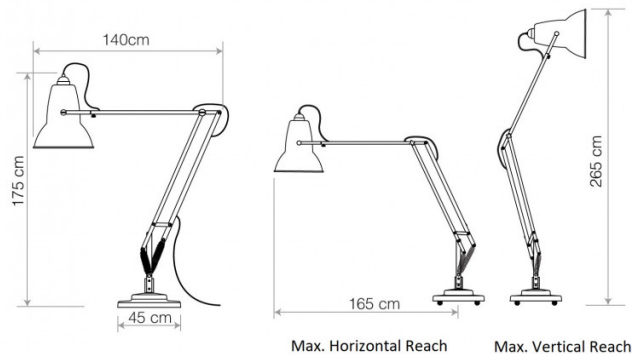

Please [contact us](#) for further enquiries to make a truly personalised Anglepoise floor lamp.

PRODUCT SPECIFICATION

Light Source: 1 x max 13W E27 LED (included)

IP Code: 20

Dimming: In line on/off switch included on cable

Dimensions: Ø45cm shade
 47cm shade height
 45cm x 45cm base
 165cm max. horizontal reach
 265cm max. vertical reach

For all sales and technical enquiries, please contact:

+44 (0)114 263 4266

info@davidvillagelighting.co.uk