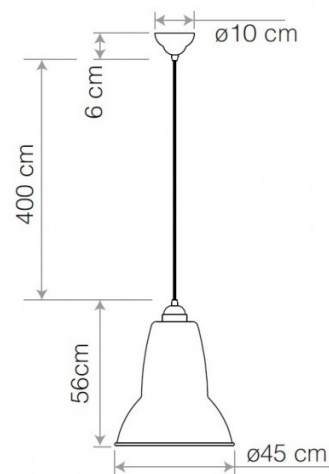

Please [contact us](#) for further enquiries about personalised colours/finishes.

PRODUCT SPECIFICATION

- Light Source:** 1 x max 60W E27 (excluded)
- IP Code:** 20
- Dimming:** Dimmable via mains phase dimming
- Dimensions:**
 - Ø45cm shade
 - 56cm shade height
 - Ø10cm ceiling rose
 - 400cm max. cable length