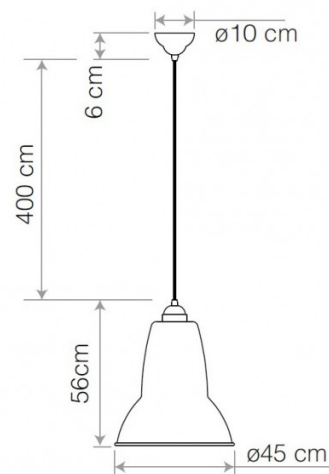

Please [contact us](#) for further enquiries about personalised colours/finishes.

PRODUCT SPECIFICATION

Light Source: 1 x max 60W E27 (excluded)

IP Code: 20

Dimming: Dimmable via mains phase dimming

Dimensions: Ø45cm shade
56cm shade height
Ø10cm ceiling rose
400cm max. cable length