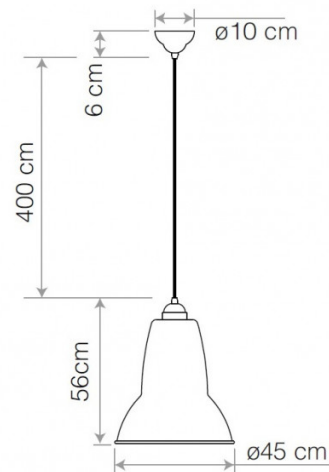

Please [contact us](#) for further enquiries about personalised colours/finishes.

PRODUCT SPECIFICATION

Light Source: 1 x Max 60W E27 (excluded)

IP Code: 20

Dimming: Dimmable via mains phase dimming.

Dimensions: Shade: Ø45cm
Shade Height: 56cm
Ceiling Rose: Ø10cm
Cable Length: 400cm