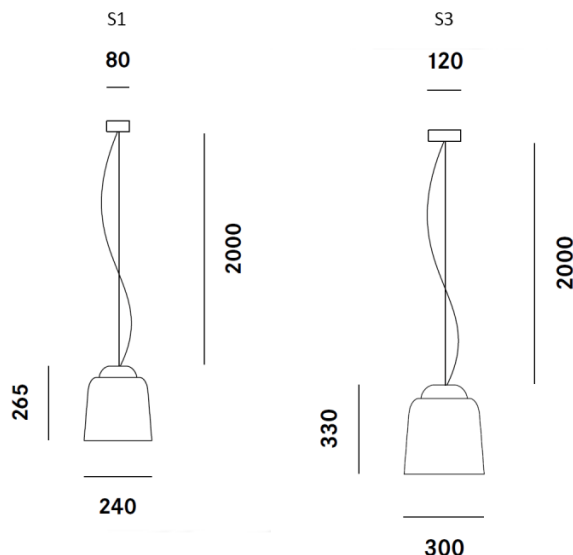

Prandina's talent for working with glass is evident in the form of the sleek, opal white blown glass diffuser on top of which rests a painted metal dome, intended to give 'a lively touch' to the rest of the lamp. This allows light to be emitted in two ways – directly downwards and indirectly around the room – making the Teodora Glass pendant light just as effective at illuminating a kitchen island or shop display as it is at providing mood lighting across a wider space. Available in 2 sizes and 3 finishes.

PRODUCT SPECIFICATION

Light Source: 1 x E27 100W max (excluded)

IP Code: 20

Dimming: Dimmable via mains phase dimming

Dimensions: S1 - Ø24cm, H 26.5cm
S3 - Ø30cm, H 33cm

S1 - Ø8cm ceiling rose
S3 - Ø12cm ceiling rose
2m cable length