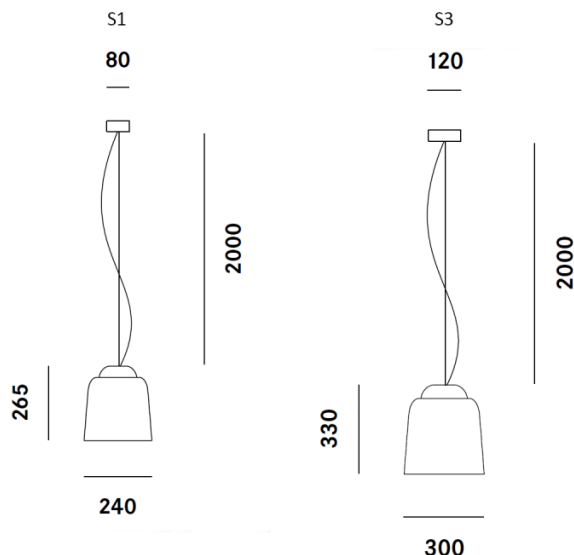

Prandina's talent for working with glass is evident in the form of the sleek, opal white blown glass diffuser on top of which rests a painted metal dome, intended to give 'a lively touch' to the rest of the lamp. This allows light to be emitted in two ways – directly downwards and indirectly around the room – making the Teodora Glass pendant light just as effective at illuminating a kitchen island or shop display as it is at providing mood lighting across a wider space. Available in 2 sizes and 3 finishes.

PRODUCT SPECIFICATION

Light Source: 1 x E27 100W max (excluded)

IP Code: 20

Dimming: Dimmable via mains phase dimming

Dimensions: S1 - Ø24cm, H 26.5cm
S3 - Ø30cm, H 33cm

S1 - Ø8cm ceiling rose
S3 - Ø12cm ceiling rose
2m cable length