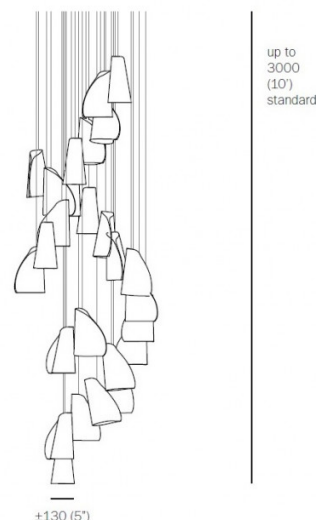

Bocci 21 Series Chandeliers

LA3137

SOURCE: <https://www.davidvillagelighting.co.uk/product/Bocci-21-Series-Chandeliers/15557>

PRODUCT DESCRIPTION

Designer: Omer Arbel

21 Series Chandelier Light by Bocci

A part of the [Bocci 21 series](#), the 21 Series chandelier lights are made up of either 11, 14, 21, 26, 36 or 50 individual pendants configured on either a square, rectangular and round ceiling canopy with non-adjustable cables. The overall effect of the chandeliers is spectacular and magnificent and will be a beautiful addition to any private or public space.

Each lampshade is made from a glass diffuser that is wrapped by a sheet of porcelain, producing an ethereal and natural aesthetic. The design was created by Omer Arbel who was inspired by how barnacles look on rock surfaces. The shade produces a warming glow, that is both ambient and effective. Use the chandelier as a main light in big spaces or use over tables and surfaces to provide directed lighting. Bocci provides the light source upon purchase, choose between the **LED 1W** or the **Xenon 20W** light bulb.

Please Note: All Bocci Suspension Lights come with a white ceiling canopy as standard. Other finishes are available, please [contact us](#) for more information and pricing.

PRODUCT SPECIFICATION

Light Source: Max 20W G4 Xenon (included)
or
Max 1W G4 LED (included)

Dimming: Dimmable using trailing edge dimming.

Dimensions: Shade: Ø13cm
Max Cable Length: 300cm