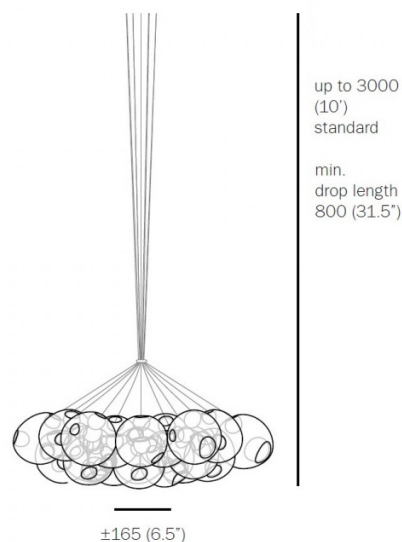

Bocci 28 Series Clusters

LA3129

SOURCE: <https://www.davidvillagelighting.co.uk/product/Bocci-28-Series-Clusters/15549>

PRODUCT DESCRIPTION

Designer: Omer Arbel

28 Series Cluster Pendant Light by Bocci

The 28 Series cluster is made up of pendants from the [Bocci 28 series](#) and is a magnificent and beautiful light that will create a mind-blowing effect in any interior. Each shade produces a warm glow as it is concealed by a milk white lamp holder. The lampshades are made from blown glass and has 2 intriguing cavities which create an interesting aesthetic. The cluster pendant also comes with light bulbs included by Bocci with a choice between the **LED 1.5W** bulb and the **Xenon 20W** bulb.

Please Note: All Bocci Suspension Lights come with a white ceiling canopy as standard. Other finishes are available, please [contact us](#) for more information and pricing.

PRODUCT SPECIFICATION

- Light Source:** Max 20W G4 Xenon (included)
or
Max 1W G4 LED (included)
- Dimming:** Dimmable using trailing edge dimming.
- Dimensions:** Shade: Ø16.5cm
Max Cable Length: 300cm