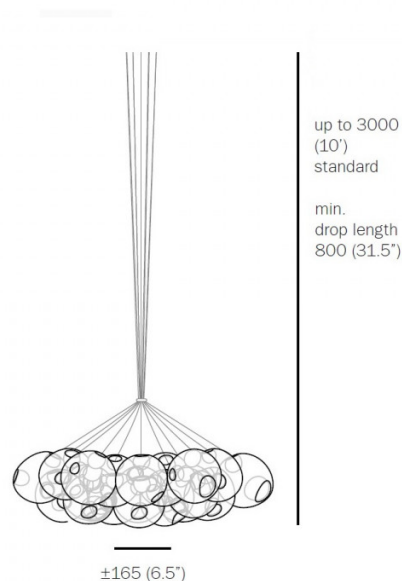

### 28 Series Cluster Pendant Light by Bocci

The 28 Series cluster is made up of pendants from the [Bocci 28 series](#) and is a magnificent and beautiful light that will create a mind-blowing effect in any interior. Each shade produces a warm glow as it is concealed by a milk white lamp holder. The lampshades are made from blown glass and has 2 intriguing cavities which create an interesting aesthetic. The cluster pendant also comes with light bulbs included by Bocci with a choice between the **LED 1.5W** bulb and the **Xenon 20W** bulb.

## PRODUCT SPECIFICATION

- Light Source:** Max 20W G4 Xenon (included)  
or  
Max 1W G4 LED (included)
- Dimming:** Dimmable using trailing edge dimming.
- Dimensions:** Shade: Ø16.5cm  
Max Cable Length: 300cm