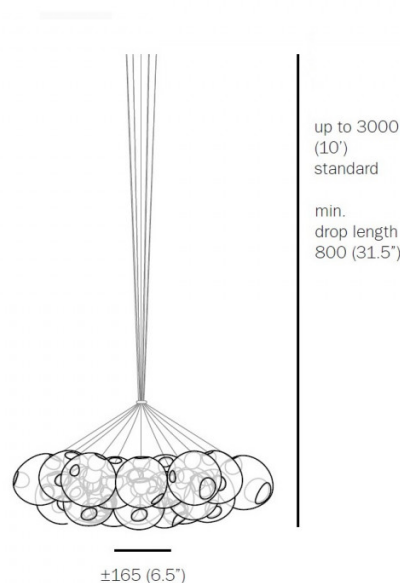

Bocci 28 Series Clusters

LA3129

SOURCE: <https://www.davidvillagelighting.co.uk/product/Bocci-28-Series-Clusters/15549>

PRODUCT DESCRIPTION

Designer: Omer Arbel

28 Series Cluster Pendant Light by Bocci

The 28 Series cluster is made up of pendants from the [Bocci 28 series](#) and is a magnificent and beautiful light that will create a mind-blowing effect in any interior. Each shade produces a warm glow as it is concealed by a milk white lamp holder. The lampshades are made from blown glass and has 2 intriguing cavities which create an interesting aesthetic. The cluster pendant also comes with light bulbs included by Bocci with a choice between the **LED 1.5W** bulb and the **Xenon 20W** bulb.

Please Note: All Bocci Suspension Lights come with a white ceiling canopy as standard. Other finishes are available, please [contact us](#) for more information and pricing.

PRODUCT SPECIFICATION

- Light Source:** Max 20W G4 Xenon (included)
or
Max 1W G4 LED (included)
- Dimming:** Dimmable using trailing edge dimming.
- Dimensions:** Shade: Ø16.5cm
Max Cable Length: 300cm