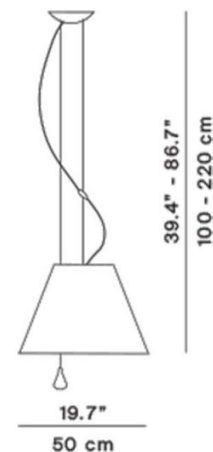

This suspension light can vary its height from 100cm - 220cm, it is easy to adjust by the teardrop shaped aluminium counterweight that hangs within the shade, as seen on the specification sheet. This light would be a great addition to a living area or kitchen in your home as well as perfect for public spaces such as restaurants, bars and hotel bedrooms.

PRODUCT SPECIFICATION

Light Source: 1 x max 105W HSGSA E27 (excluded)

IP Code: 20

Dimming: Dimmable via mains phase dimming.

Dimensions: Min Drop: 100cm
Max Drop: 250cm
Shade: Ø50cm

For all sales and technical enquiries, please contact: