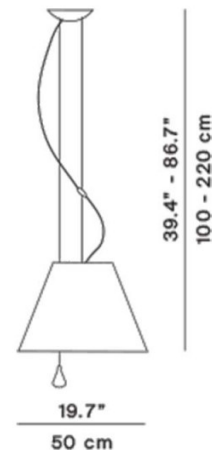

This suspension light can vary its height from 100cm - 220cm, it is easy to adjust by the teardrop shaped aluminium counterweight that hangs within the shade, as seen on the specification sheet. This light would be a great addition to a living area or kitchen in your home as well as perfect for public spaces such as restaurants, bars and hotel bedrooms.

PRODUCT SPECIFICATION

Light Source: 1 x max 105W HSGSA E27 (excluded)

IP Code: 20

Dimming: Dimmable via mains phase dimming.

Dimensions: Min Drop: 100cm
Max Drop: 250cm
Shade: Ø50cm

For all sales and technical enquiries, please contact: