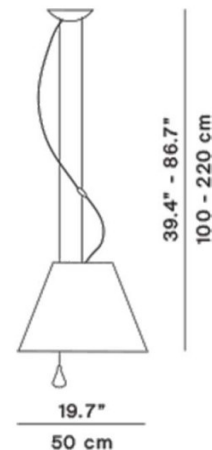

This suspension light can vary its height from 100cm - 220cm, it is easy to adjust by the teardrop shaped aluminium counterweight that hangs within the shade, as seen on the specification sheet. This light would be a great addition to a living area or kitchen in your home as well as perfect for public spaces such as restaurants, bars and hotel bedrooms.

## PRODUCT SPECIFICATION

**Light Source:** 1 x max 105W HSGSA E27 (excluded)

**IP Code:** 20

**Dimming:** Dimmable via mains phase dimming.

**Dimensions:** Min Drop: 100cm  
Max Drop: 250cm  
Shade: Ø50cm