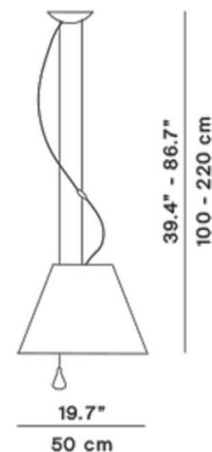

This suspension light can vary its height from 100cm - 220cm, it is easy to adjust by the teardrop shaped aluminium counterweight that hangs within the shade, as seen on the specification sheet. This light would be a great addition to a living area or kitchen in your home as well as perfect for public spaces such as restaurants, bars and hotel bedrooms.

## PRODUCT SPECIFICATION

**Light Source:** 1 x max 105W HSGSA E27 (excluded)

**IP Code:** 20

**Dimming:** Dimmable via mains phase dimming.

**Dimensions:** Min Drop: 100cm  
Max Drop: 250cm  
Shade: Ø50cm