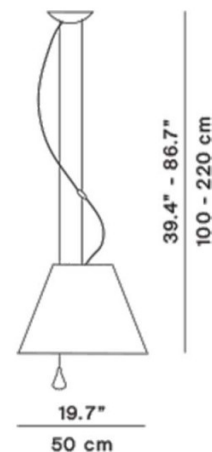

This suspension light can vary its height from 100cm - 220cm, it is easy to adjust by the teardrop shaped aluminium counterweight that hangs within the shade, as seen on the specification sheet. This light would be a great addition to a living area or kitchen in your home as well as perfect for public spaces such as restaurants, bars and hotel bedrooms.

PRODUCT SPECIFICATION

Light Source: 1 x max 105W HSGSA E27 (excluded)

IP Code: 20

Dimming: Dimmable via mains phase dimming.

Dimensions: Min Drop: 100cm
Max Drop: 250cm
Shade: Ø50cm

For all sales and technical enquiries, please contact: