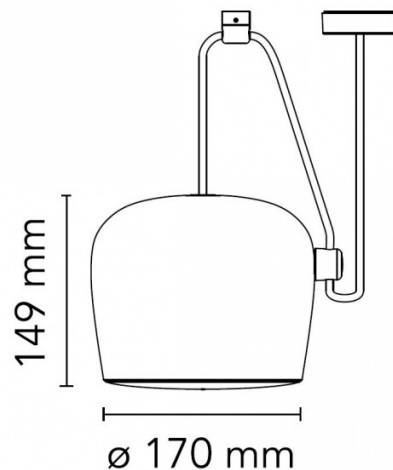

The Aim small pendant light designed by Ronan and Erwan Bouroullec for Flos is a playful and innovative design with an industrial character. The Aim small suspension comes with a total of 9 meters of cable, enabling the user to suspend the lamp 3 meters from the ceiling. This long length of cable allows the Aim small pendant light to be suspended from the ceiling and draped in a variety of ways for total creative freedom.

With an integral LED light source, the Aim pendant effectively illuminates both residential and commercial spaces with a diffused and even light emission. As part of the Aim collection, a [multiple ceiling rose](#) can be purchased separately allowing up to five standard size Aim pendants or five mixed size Aim pendants to be hung from one central ceiling point.

PRODUCT SPECIFICATION

- Light Source:** 12W, 2700K, 725 Lumens
- IP Code:** 20
- Dimming:** Dimmable via Triac dimming.
- Dimensions:** Ø17cm  
Height: 14.9cm  
Cable Length: 9m

**For all sales and technical enquiries, please contact:**