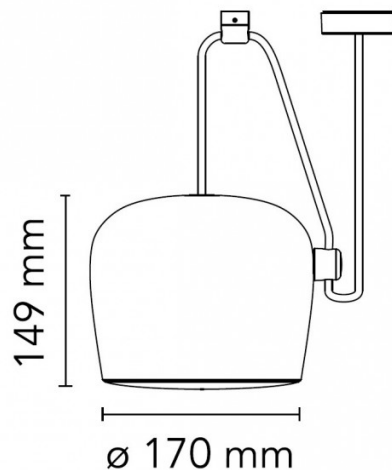

The Aim small pendant light designed by Ronan and Erwan Bouroullec for Flos is a playful and innovative design with an industrial character. The Aim small suspension comes with a total of 9 meters of cable, enabling the user to suspend the lamp 3 meters from the ceiling. This long length of cable allows the Aim small pendant light to be suspended from the ceiling and draped in a variety of ways for total creative freedom.

With an integral LED light source, the Aim pendant effectively illuminates both residential and commercial spaces with a diffused and even light emission. As part of the Aim collection, a [multiple ceiling rose](#) can be purchased separately allowing up to five standard size Aim pendants or five mixed size Aim pendants to be hung from one central ceiling point.

PRODUCT SPECIFICATION

- Light Source:** 12W, 2700K, 725 Lumens
- IP Code:** 20
- Dimming:** Dimmable via Triac dimming.
- Dimensions:** Ø17cm  
Height: 14.9cm  
Cable Length: 9m

**For all sales and technical enquiries, please contact:**