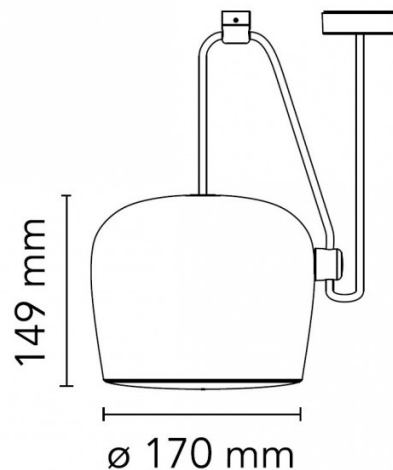

The Aim small pendant light designed by Ronan and Erwan Bouroullec for Flos is a playful and innovative design with an industrial character. The Aim small suspension comes with a total of 9 meters of cable, enabling the user to suspend the lamp 3 meters from the ceiling. This long length of cable allows the Aim small pendant light to be suspended from the ceiling and draped in a variety of ways for total creative freedom.

With an integral LED light source, the Aim pendant effectively illuminates both residential and commercial spaces with a diffused and even light emission. As part of the Aim collection, a [multiple ceiling rose](#) can be purchased separately allowing up to five standard size Aim pendants or five mixed size Aim pendants to be hung from one central ceiling point.

PRODUCT SPECIFICATION

- Light Source:** 12W, 2700K, 725 Lumens
- IP Code:** 20
- Dimming:** Dimmable via Triac dimming.
- Dimensions:** Ø17cm
Height: 14.9cm
Cable Length: 9m

For all sales and technical enquiries, please contact: