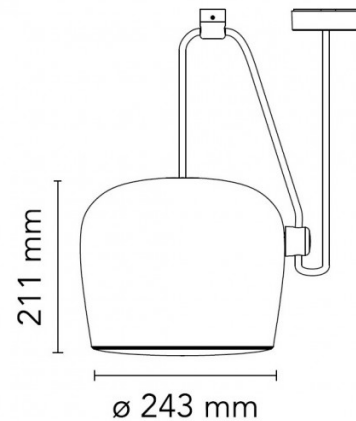

The Aim suspension can be configured and draped around a room in any way imaginable, enabling the user to have complete creative freedom. The innovative and playful nature of the Aim pendant light is complimented by the industrial character of the design, and with the additional use of a [multiple ceiling rose](#) up to five standard size Aim pendants or five mixed Aim pendants can be hung from one central ceiling point, allowing the creation of a fantastic lighting display sure to illuminate your space effectively but to also captivate visitors.

PRODUCT SPECIFICATION

- Light Source:** 16W, 2700K, 895 Lumens
- IP Code:** 20
- Dimming:** Dimmable via Triac dimming.
- Dimensions:** Ø24.3cm  
Height: 21.1cm  
Cable Length: 9m

**For all sales and technical enquiries, please contact:**