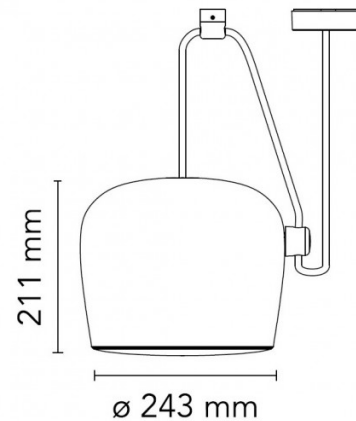

The Aim suspension is able to be configured and draped around a room in any way imaginable, enabling the user to have complete creative freedom. The innovative and playful nature of the Aim pendant light is complimented by the industrial character of the design, and with the additional use of a [multiple ceiling rose](#) up to five standard size Aim pendants or five mixed Aim pendants can be hung from one central ceiling point, allowing the creation of a fantastic lighting display sure to effectively illuminate your space but to also captivate visitors.

PRODUCT SPECIFICATION

- Light Source:** 16W, 2700K, 895 Lumens
- IP Code:** 20
- Dimming:** Dimmable via Triac dimming.
- Dimensions:** Ø24.3cm
Height: 21.1cm
Cable Length: 9m

For all sales and technical enquiries, please contact: