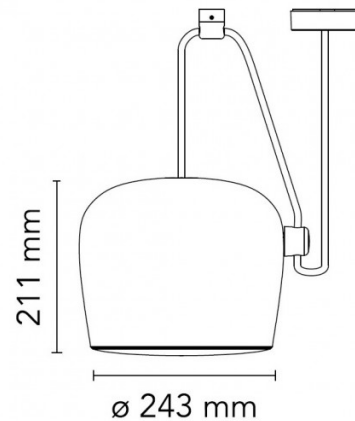

The Aim suspension is able to be configured and draped around a room in any way imaginable, enabling the user to have complete creative freedom. The innovative and playful nature of the Aim pendant light is complimented by the industrial character of the design, and with the additional use of a [multiple ceiling rose](#) up to five standard size Aim pendants or five mixed Aim pendants can be hung from one central ceiling point, allowing the creation of a fantastic lighting display sure to effectively illuminate your space but to also captivate visitors.

PRODUCT SPECIFICATION

- Light Source:** 16W, 2700K, 895 Lumens
- IP Code:** 20
- Dimming:** Dimmable via Triac dimming.
- Dimensions:** Ø24.3cm
Height: 21.1cm
Cable Length: 9m

For all sales and technical enquiries, please contact: