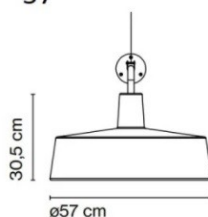

PRODUCT SPECIFICATION

- **Light Source:** 28.7W, 2700K, 3446 Lumens
- **IP Code:** 44
- **Dimming:** Dimmable using leading edge and trailing edge (Triac).
- **Dimensions:** Shade: Ø57cm
  Height: 40.3cm
  Depth: 88.8cm
  Wall Plate: Ø11cm

57