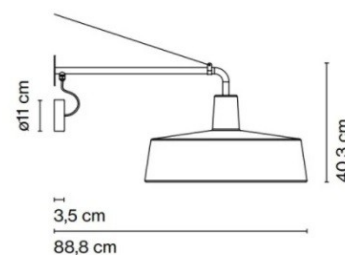

PRODUCT SPECIFICATION

- **Light Source:** 28.7W, 2700K, 3446 Lumens
- **IP Code:** 44
- **Dimming:** Dimmable using leading edge and trailing edge (Triac).
- **Dimensions:** Shade: Ø57cm
  Height: 40.3cm
  Depth: 88.8cm
  Wall Plate: Ø11cm

57