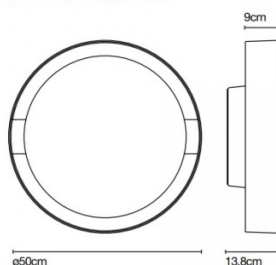

Please Note: only the smallest Plaff-on!, with a 16 cm diameter has an IP65 rating. The other two larger sizes retain an IP54 rating.

PRODUCT SPECIFICATION

Light Source: **Plaff- on! 16:**
8W, 2700K, 224 Lumens

Plaff- on! 33:
28.5W, 2700K, 2000 Lumens

Plaff- on! 50:
36W, 2700K, 3200 Lumens

IP Code: 65

Dimming: Phase cut dimmer leading and trailing edge.

Dimensions: **Plaff- on! 16:**
Ø16cm
Depth: 9cm

Plaff- on! 33:
Ø33cm
Depth: 13cm

Plaff- on! 50:
Ø50cm
Depth: 13.8cm

Plaff-on! 50 IP54

Plaff-on! 33 IP54

Plaff-on! 16 IP65

For all sales and technical enquiries, please contact:

+44 (0)114 263 4266

info@davidvillagelighting.co.uk

www.davidvillagelighting.co.uk