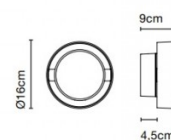

Plaff-on! 16 IP65