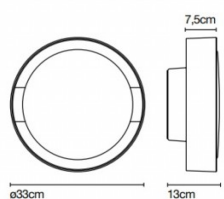

Please Note: only the smallest Plaff-on!, with a 16 cm diameter has an IP65 rating. The other two larger sizes retain an IP54 rating.

PRODUCT SPECIFICATION

Light Source: Plaff- on! 16:
8W, 2700K, 224 Lumens

Plaff- on! 33:
28.5W, 2700K, 2000 Lumens

Plaff- on! 50:
36W, 2700K, 3200 Lumens

IP Code: 65

Dimming: Phase cut dimmer leading and trailing edge.

Dimensions: Plaff- on! 16:
Ø16cm
Depth: 9cm

Plaff- on! 33:
Ø33cm
Depth: 13cm

Plaff- on! 50:
Ø50cm
Depth: 13.8cm

Plaff-on! 50 IP54

Plaff-on! 33 IP54

Plaff-on! 16 IP65

For all sales and technical enquiries, please contact:

+44 (0)114 263 4266

info@davidvillagelighting.co.uk

www.davidvillagelighting.co.uk