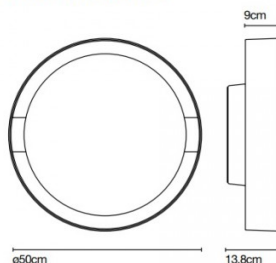

Please Note: only the smallest Plaff-on!, with a 16 cm diameter has an IP65 rating. The other two larger sizes retain an IP54 rating.

PRODUCT SPECIFICATION

Light Source: Plaff- on! 16:
8W, 2700K, 224 Lumens

Plaff- on! 33:
28.5W, 2700K, 2000 Lumens

Plaff- on! 50:
36W, 2700K, 3200 Lumens

IP Code: 65

Dimming: Phase cut dimmer leading and trailing edge.

Dimensions: Plaff- on! 16:
Ø16cm
Depth: 9cm

Plaff- on! 33:
Ø33cm
Depth: 13cm

Plaff- on! 50:
Ø50cm
Depth: 13.8cm

Plaff-on! 50 IP54

Plaff-on! 33 IP54

Plaff-on! 16 IP65

For all sales and technical enquiries, please contact:

+44 (0)114 263 4266

info@davidvillagelighting.co.uk

www.davidvillagelighting.co.uk