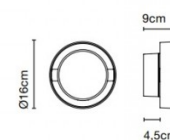

Plaff- on! 33:
28.5W, 2700K, 2000 Lumens

Plaff- on! 50:
36W, 2700K, 3200 Lumens

IP Code: 65

Dimming: Phase cut dimmer leading and trailing edge.

Dimensions: Plaff- on! 16:
Ø16cm
Depth: 9cm

Plaff- on! 33:
Ø33cm
Depth: 13cm

Plaff- on! 50:
Ø50cm
Depth: 13.8cm

Plaff-on! 50 IP54

Plaff-on! 33 IP54

Plaff-on! 16 IP65

For all sales and technical enquiries, please contact:

+44 (0)114 263 4266

info@davidvillagelighting.co.uk

www.davidvillagelighting.co.uk