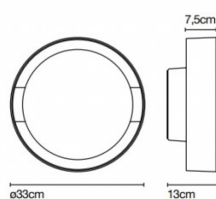

Please Note: only the smallest Plaff-on!, with a 16 cm diameter has an IP65 rating. The other two larger sizes retain an IP54 rating.

PRODUCT SPECIFICATION

Light Source: **Plaff- on! 16:**
8W, 2700K, 224 Lumens

Plaff- on! 33:
28.5W, 2700K, 2000 Lumens

Plaff- on! 50:
36W, 2700K, 3200 Lumens

IP Code: 65

Dimming: Phase cut dimmer leading and trailing edge.

Dimensions: **Plaff- on! 16:**
Ø16cm
Depth: 9cm

Plaff- on! 33:
Ø33cm
Depth: 13cm

Plaff- on! 50:
Ø50cm
Depth: 13.8cm

Plaff-on! 50 IP54

Plaff-on! 33 IP54

Plaff-on! 16 IP65

For all sales and technical enquiries, please contact:

+44 (0)114 263 4266

info@davidvillagelighting.co.uk

www.davidvillagelighting.co.uk