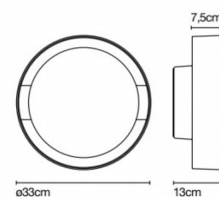

Please Note: only the smallest Plaff-on!, with a 16 cm diameter has an IP65 rating. The other two larger sizes retain an IP54 rating.

PRODUCT SPECIFICATION

Light Source: Plaff- on! 16:
8W, 2700K, 224 Lumens

Plaff- on! 33:
28.5W, 2700K, 2000 Lumens

Plaff- on! 50:
36W, 2700K, 3200 Lumens

IP Code: 65

Dimming: Phase cut dimmer leading and trailing edge.

Dimensions: Plaff- on! 16:
Ø16cm
Depth: 9cm

Plaff- on! 33:
Ø33cm
Depth: 13cm

Plaff- on! 50:
Ø50cm
Depth: 13.8cm

Plaff-on! 50 IP54

Plaff-on! 33 IP54

Plaff-on! 16 IP65

For all sales and technical enquiries, please contact:

+44 (0)114 263 4266

info@davidvillagelighting.co.uk

www.davidvillagelighting.co.uk