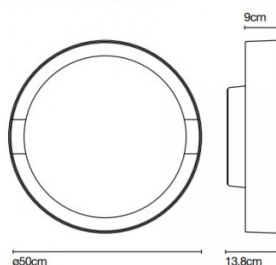

Please Note: only the smallest Plaff-on!, with a 16 cm diameter has an IP65 rating. The other two larger sizes retain an IP54 rating.

PRODUCT SPECIFICATION

Light Source: Plaff- on! 16:
8W, 2700K, 224 Lumens

Plaff- on! 33:
28.5W, 2700K, 2000 Lumens

Plaff- on! 50:
36W, 2700K, 3200 Lumens

IP Code: 65

Dimming: Phase cut dimmer leading and trailing edge.

Dimensions: Plaff- on! 16:
Ø16cm
Depth: 9cm

Plaff- on! 33:
Ø33cm
Depth: 13cm

Plaff- on! 50:
Ø50cm
Depth: 13.8cm

Plaff-on! 50 IP54

Plaff-on! 33 IP54

Plaff-on! 16 IP65

For all sales and technical enquiries, please contact:

+44 (0)114 263 4266

info@davidvillagelighting.co.uk

www.davidvillagelighting.co.uk