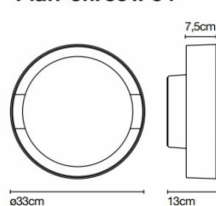

Please Note: only the smallest Plaff-on!, with a 16 cm diameter has an IP65 rating. The other two larger sizes retain an IP54 rating.

PRODUCT SPECIFICATION

Light Source: Plaff- on! 16:
8W, 2700K, 224 Lumens

Plaff- on! 33:
28.5W, 2700K, 2000 Lumens

Plaff- on! 50:
36W, 2700K, 3200 Lumens

IP Code: 65

Dimming: Phase cut dimmer leading and trailing edge.

Dimensions: Plaff- on! 16:
Ø16cm
Depth: 9cm

Plaff- on! 33:
Ø33cm
Depth: 13cm

Plaff- on! 50:
Ø50cm
Depth: 13.8cm

Plaff-on! 50 IP54

Plaff-on! 33 IP54

Plaff-on! 16 IP65

For all sales and technical enquiries, please contact:

+44 (0)114 263 4266

info@davidvillagelighting.co.uk

www.davidvillagelighting.co.uk