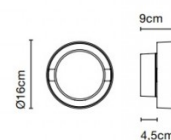

Plaff- on! 33:
28.5W, 2700K, 2000 Lumens

Plaff- on! 50:
36W, 2700K, 3200 Lumens

IP Code: 65

Dimming: Phase cut dimmer leading and trailing edge.

Dimensions: **Plaff- on! 16:**
Ø16cm
Depth: 9cm

Plaff- on! 33:
Ø33cm
Depth: 13cm

Plaff- on! 50:
Ø50cm
Depth: 13.8cm

Plaff-on! 50 IP54

Plaff-on! 33 IP54

Plaff-on! 16 IP65

For all sales and technical enquiries, please contact:

+44 (0)114 263 4266

info@davidvillagelighting.co.uk

www.davidvillagelighting.co.uk