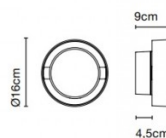

Plaff- on! 33:
28.5W, 2700K, 2000 Lumens

Plaff- on! 50:
36W, 2700K, 3200 Lumens

IP Code: 65

Dimming: Phase cut dimmer leading and trailing edge.

Dimensions: Plaff- on! 16:
Ø16cm
Depth: 9cm

Plaff- on! 33:
Ø33cm
Depth: 13cm

Plaff- on! 50:
Ø50cm
Depth: 13.8cm

Plaff-on! 50 IP54

Plaff-on! 33 IP54

Plaff-on! 16 IP65

For all sales and technical enquiries, please contact:

+44 (0)114 263 4266

info@davidvillagelighting.co.uk

www.davidvillagelighting.co.uk