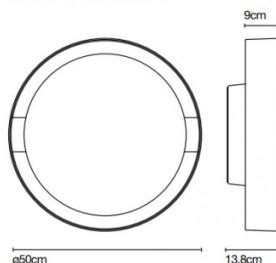

**Please Note: only the smallest Plaff-on!, with a 16 cm diameter has an IP65 rating. The other two larger sizes retain an IP54 rating.**

## PRODUCT SPECIFICATION

**Light Source: Plaff- on! 16:**  
8W, 2700K, 224 Lumens

**Plaff- on! 33:**  
28.5W, 2700K, 2000 Lumens

**Plaff- on! 50:**  
36W, 2700K, 3200 Lumens

**IP Code:** 65

**Dimming:** Phase cut dimmer leading and trailing edge.

**Dimensions: Plaff- on! 16:**  
Ø16cm  
Depth: 9cm

**Plaff- on! 33:**  
Ø33cm  
Depth: 13cm

**Plaff- on! 50:**  
Ø50cm  
Depth: 13.8cm

**Plaff-on! 50 IP54**

**Plaff-on! 33 IP54**

**Plaff-on! 16 IP65**

**For all sales and technical enquiries, please contact:**