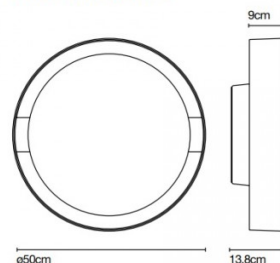

Please Note: only the smallest Plaff-on!, with a 16 cm diameter has an IP65 rating. The other two larger sizes retain an IP54 rating.

PRODUCT SPECIFICATION

Light Source: Plaff- on! 16:
8W, 2700K, 224 Lumens

Plaff- on! 33:
28.5W, 2700K, 2000 Lumens

Plaff- on! 50:
36W, 2700K, 3200 Lumens

IP Code: 65

Dimming: Phase cut dimmer leading and trailing edge.

Dimensions: Plaff- on! 16:
Ø16cm
Depth: 9cm

Plaff- on! 33:
Ø33cm
Depth: 13cm

Plaff- on! 50:
Ø50cm
Depth: 13.8cm

Plaff-on! 50 IP54

Plaff-on! 33 IP54

Plaff-on! 16 IP65

For all sales and technical enquiries, please contact:

+44 (0)114 263 4266

info@davidvillagelighting.co.uk

www.davidvillagelighting.co.uk