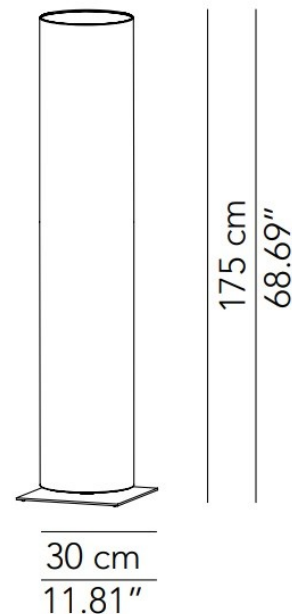

Modoluce Lost Floor Lamp

LA4972

SOURCE: <https://www.davidvillagelighting.co.uk/product/Modoluce-Lost-Floor-Lamp/15475>

PRODUCT DESCRIPTION

Modoluce Lost Floor Lamp

Floor lamp with lampshade in cotton fabric or covered with removable and washable lycra. Nickel satined finished metal base.

The Cotton fabric is available in a wide range of colours. Please contact us for more information.

For further details and pricing please [contact us](#).

PRODUCT SPECIFICATION

Light Source: 6 x Max 28W E27 (excluded)

IP Code: 20

Dimensions: 175cm Height
30cm Diameter

For all sales and technical enquiries, please contact:

+44 (0)114 263 4266

info@davidvillagelighting.co.uk

www.davidvillagelighting.co.uk