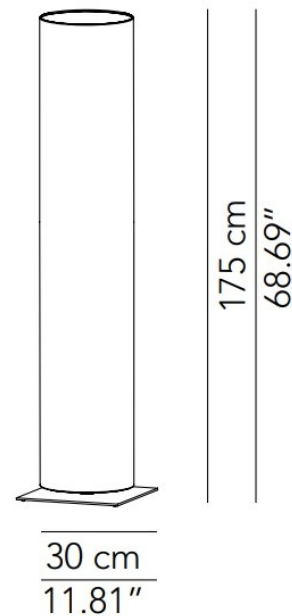

## PRODUCT SPECIFICATION

**Light Source:** 6 x Max 28W E27 (excluded)

**IP Code:** 20

**Dimensions:** 175cm Height  
30cm Diameter

For all sales and technical enquiries, please contact:

+44 (0)114 263 4266