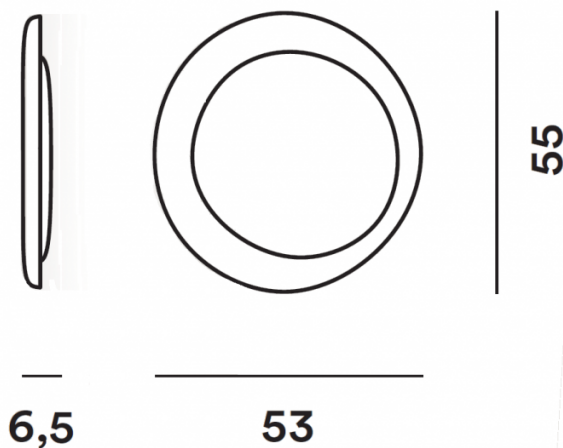

Foscarini Bahia Mini LED Ceiling / Wall Light

Designed by Paolo Lucidi and Luca Pevere, the Bahia Mini LED wall light is ideal for adding a hint of softness to a wall. It is highly evocative yet, at the same time, truly elegant. The light is made from two essential parts that layer on top of each other in an asymmetric way to produce a natural and organic-looking light. The LED light source is encased between the two layers, producing a light that escapes from the sides that is warm and diffused.

PRODUCT SPECIFICATION

| | |
|----------------------|--|
| Light Source: | 21W, 2850K, 2425 Lumens |
| IP Code: | 20 |
| Dimming: | Non-dimmable or Dimmable via Dali dimming systems or Push to make/ switch dimming. Please consult your electrician, additional wiring may be required on site. |
| Dimensions: | Width: 53cm Height: 55cm Depth: 6.5cm |