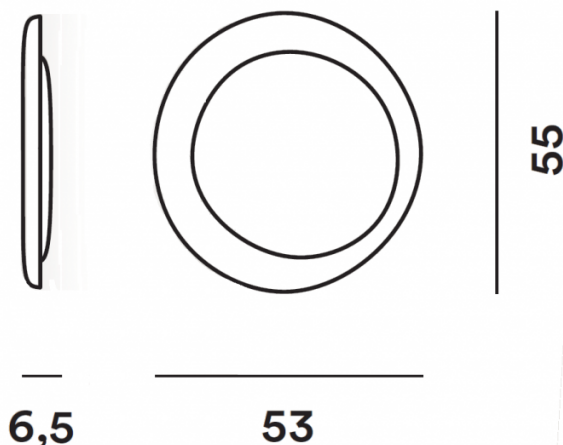

**Foscarini Bahia Mini LED Ceiling /
Wall Light**

Designed by Paolo Lucidi and Luca Pevere, the Bahia Mini LED wall light is ideal for adding a hint of softness to a wall. It is highly evocative yet, at the same time, truly elegant. The light is made from two essential parts that layer on top of each other in an asymmetric way to produce a natural and organic-looking light. The LED light source is encased between the two layers, producing a light that escapes from the sides that is warm and diffused.

PRODUCT SPECIFICATION

Light Source: 21W, 2850K, 2425 Lumens
IP Code: 20
Dimming: Non-dimmable
 or
 Dimmable via Dali dimming systems or Push to make/ switch dimming. Please consult your electrician, additional wiring may be required on site.
Dimensions: Width: 53cm
 Height: 55cm
 Depth: 6.5cm