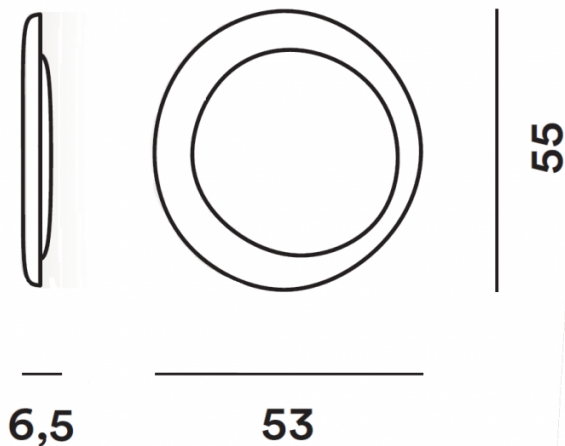

**Foscarini Bahia Mini LED Ceiling /
Wall Light**

Designed by Paolo Lucidi and Luca Pevere, the Bahia Mini LED wall light is ideal for adding a hint of softness to a wall. It is highly evocative yet, at the same time, truly elegant. The light is made from two essential parts that layer on top of each other in an asymmetric way to produce a natural and organic-looking light. The LED light source is encased between the two layers, producing a light that escapes from the sides that is warm and diffused.

PRODUCT SPECIFICATION

Light Source: 21W, 2850K, 2425 Lumens
IP Code: 20
Dimming: Non-dimmable
 or
 Dimmable via Dali dimming systems or Push to make/ switch dimming. Please consult your electrician, additional wiring may be required on site.
Dimensions: Width: 53cm
 Height: 55cm
 Depth: 6.5cm