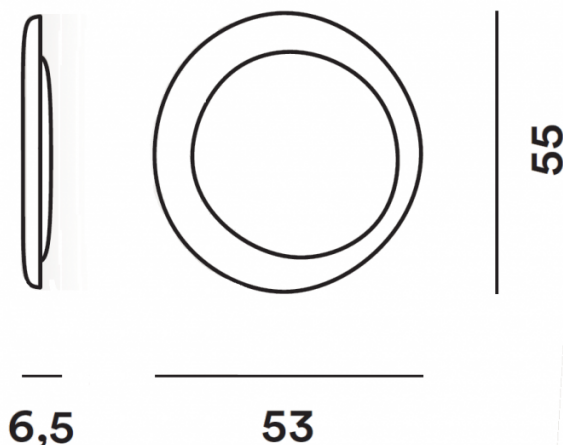

### Foscarini Bahia Mini LED Ceiling / Wall Light

Designed by Paolo Lucidi and Luca Pevere, the Bahia Mini LED wall light is ideal for adding a hint of softness to a wall. It is highly evocative yet, at the same time, truly elegant. The light is made from two essential parts that layer on top of each other in an asymmetric way to produce a natural and organic-looking light. The LED light source is encased between the two layers, producing a light that escapes from the sides that is warm and diffused.

### PRODUCT SPECIFICATION

<b>Light Source:</b>	21W, 2850K, 2425 Lumens
<b>IP Code:</b>	20
<b>Dimming:</b>	Non-dimmable or Dimmable via Dali dimming systems or Push to make/ switch dimming. Please consult your electrician, additional wiring may be required on site.
<b>Dimensions:</b>	Width: 53cm Height: 55cm Depth: 6.5cm