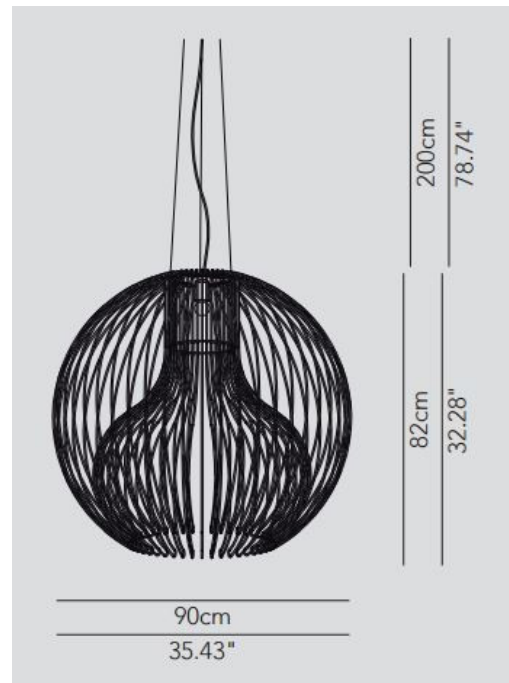

Modoluce Icaro Ball Suspension

LA4971

SOURCE: <https://www.davidvillagelighting.co.uk/product/Modoluce-Icaro-Ball-Suspension/15471>

PRODUCT DESCRIPTION

Modoluce Icaro Ball Suspension

A playful pendant consisting of metal painted black matt steel wires.

IP 20 - IP65 Outdoor version available upon request

Also available in Ø50cm, Ø60cm and Ø75cm shade diameter

For further details and pricing please [contact us](#).

PRODUCT SPECIFICATION

Light Source: 1 x Max 70W E27 (excluded)

IP Code: 20

Dimensions: Ø90 cm Shade diameter
82 cm Shade height
200 cm Max drop

For all sales and technical enquiries, please contact:

+44 (0)114 263 4266

info@davidvillagelighting.co.uk

www.davidvillagelighting.co.uk