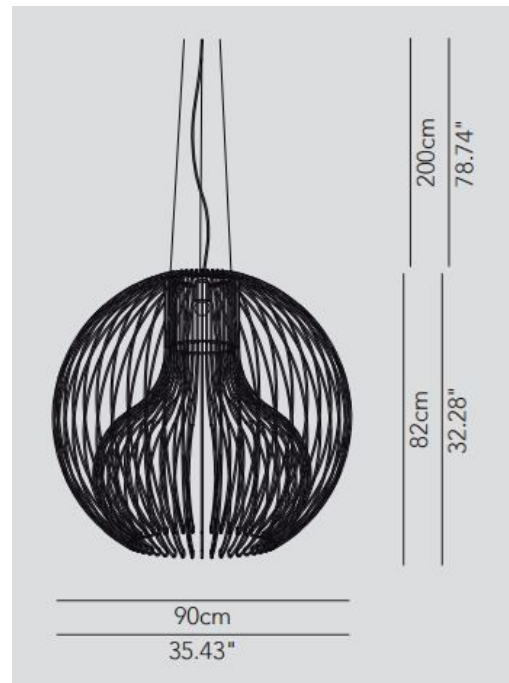

### Modoluce Icaro Ball Suspension

A playful pendant consisting of metal painted black matt steel wires.

IP 20 - IP65 Outdoor version available upon request

Also available in Ø50cm, Ø60cm and Ø75cm shade diameter

## PRODUCT SPECIFICATION

**Light Source:** 1 x Max 70W E27 (excluded)

**IP Code:** 20

**Dimensions:** Ø90 cm Shade diameter  
82 cm Shade height  
200 cm Max drop

For all sales and technical enquiries, please contact: