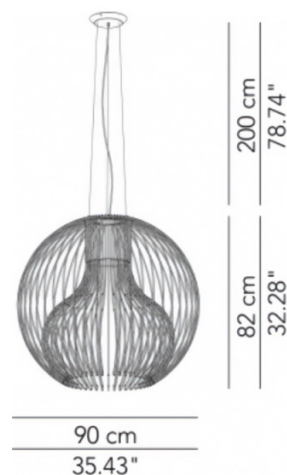

The ModoLuce Icaro Ball Suspension is a playful yet industrial-inspired pendant light, featuring a spherical design crafted from black matte steel wires with a central fabric diffuser. This striking piece draws attention with its bold, geometric silhouette and perfectly balances strength with elegance. Its open design allows light to shine through beautifully, casting dynamic shadows and adding depth to any space.

Available in a range of colour options, the Icaro Ball Suspension is versatile enough to complement a range of interior settings, from modern dining rooms to loft-inspired living spaces. Additionally, an outdoor version with an IP65 rating is available upon request, making it suitable for illuminating exterior spaces such as patios or terraces while maintaining its dramatic appeal.

PRODUCT SPECIFICATION

Light Source: 1 x Max 70W E27 (Excluded)

IP Code: 20

Dimming: Dimmable via mains phase dimming.

Dimensions: Shade: Ø90cm
Height: 82cm

Cable Length: 200cm

For all sales and technical enquiries, please contact: