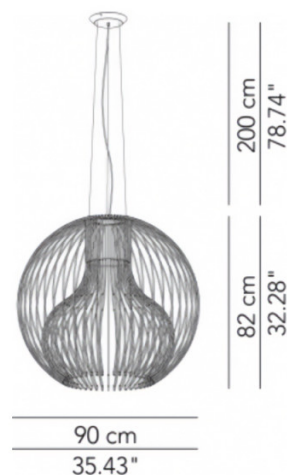

ModoLuce Icaro Ball Suspension

LA4971

SOURCE: <https://www.davidvillagelighting.co.uk/product/ModoLuce-Icaro-Ball-Suspension/15471>

PRODUCT DESCRIPTION

ModoLuce Icaro Ball Suspension

The ModoLuce Icaro Ball Suspension is a playful yet industrial-inspired pendant light, featuring a spherical design crafted from black matte steel wires with a central fabric diffuser. This striking piece draws attention with its bold, geometric silhouette and perfectly balances strength with elegance. Its open design allows light to shine through beautifully, casting dynamic shadows and adding depth to any space.

Available in a range of colour options, the Icaro Ball Suspension is versatile enough to complement a range of interior settings, from modern dining rooms to loft-inspired living spaces. Additionally, an outdoor version with an IP65 rating is available upon request, making it suitable for illuminating exterior spaces such as patios or terraces while maintaining its dramatic appeal.

PRODUCT SPECIFICATION

Light Source: 1 x Max 70W E27 (Excluded)

IP Code: 20

Dimensions: Shade: Ø90cm
Height: 82cm

Cable Length: 200cm

For all sales and technical enquiries, please contact:

+44 (0)114 263 4266