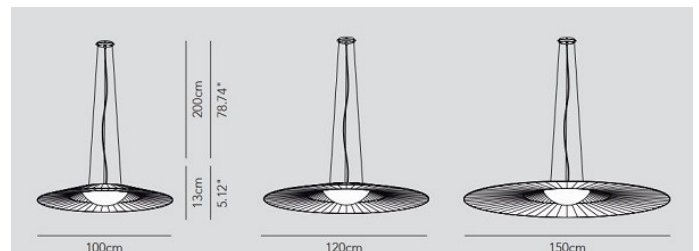

Modoluce Mood LED Suspension

LA4970

SOURCE: <https://www.davidvillagelighting.co.uk/product/Modoluce-Mood-LED-Suspension/15470>

PRODUCT DESCRIPTION

Modoluce Mood Suspension

Hand-finished pleated fabric, central half-sphere in opal PMMA painted Soft touch. Available in three sizes, 100 cm ø, 120 cm ø and 150 cm ø. Colours Ivory, Mimosa and Burnt orange and many more.

Also available as a wall version.

PRODUCT SPECIFICATION

- Light Source:** 23W, 2700K, 3628 Lumens
- IP Code:** 20
- Dimming:** Dimmable via Dali/Push to make dimming systems. Please consult your electrician, additional wiring may be required on site.
- Dimensions:**
 - Large - 100 cmø:**
 - 13 cm Shade height
 - 100 cm Shade diameter
 - 200 cm Max drop
 - Maxi - 120 cmø:**
 - 13 cm Shade height
 - 120 cm Shade diameter
 - 200 cm Max drop
 - Mega - 150 cmø:**
 - 13 cm Shade height
 - 150 cm Shade diameter
 - 200 cm Max drop