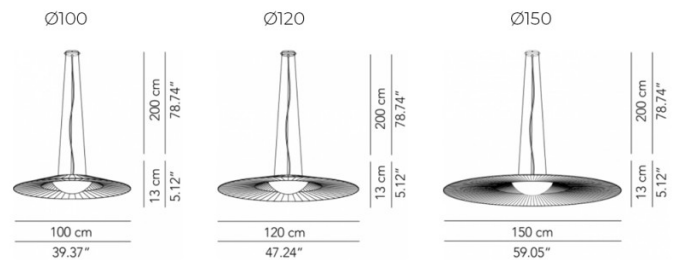

Modoluce Mood LED Suspension

LA4970

SOURCE: <https://www.davidvillagelighting.co.uk/product/Modoluce-Mood-LED-Suspension/15470>

PRODUCT DESCRIPTION

Modoluce Mood LED Suspension

The Modoluce Mood LED Suspension combines futuristic design with a harmonious sense of proportion, featuring a large central opal PMMA diffuser encased in hand-finished pleated fabric. This unique pendant light creates a stunning interplay of light and colour, spreading a warm and inviting glow throughout any space.

Available in three sizes, 100cm, 120cm, and 150cm diameter, the Mood Suspension caters to a variety of interior settings, from expansive living rooms to sophisticated commercial spaces. Choose from an elegant colour palette, including Ivory, Mimosa, Burnt Orange, and more, to personalise the look to your environment.

PRODUCT SPECIFICATION

- Light Source:** 23W, 2700K, 3628 Lumens
- IP Code:** 20
- Dimming:** Dimmable via Dali dimming systems. Please consult your electrician, additional wiring may be required on site.
- Dimensions:**
- Ø100:**
Shade: Ø100cm
Height: 13cm
 - Ø120:**
Shade: Ø120cm
Height: 13cm
 - Ø150:**
Shade: Ø150cm
Height: 13cm
- Cable Length: 200cm