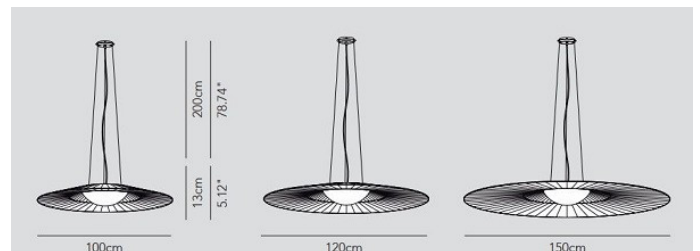

Modoluce Mood LED Suspension

LA4970

SOURCE: <https://www.davidvillagelighting.co.uk/product/Modoluce-Mood-LED-Suspension/15470>

PRODUCT DESCRIPTION

Modoluce Mood Suspension

Hand-finished pleated fabric, central half-sphere in opal PMMA painted Soft touch. Available in three sizes, 100 cm ø, 120 cm ø and 150 cm ø. Colours Ivory, Mimosa and Burnt orange and many more.

Also available as a wall version.

PRODUCT SPECIFICATION

- Light Source:** 23W, 2700K, 3628 Lumens
- IP Code:** 20
- Dimming:** Dimmable via Dali/Push to make dimming systems. Please consult your electrician, additional wiring may be required on site.
- Dimensions:**
- Large - 100 cmø:**
 - 13 cm Shade height
 - 100 cm Shade diameter
 - 200 cm Max drop
 - Maxi - 120 cmø:**
 - 13 cm Shade height
 - 120 cm Shade diameter
 - 200 cm Max drop
 - Mega - 150 cmø:**
 - 13 cm Shade height
 - 150 cm Shade diameter
 - 200 cm Max drop