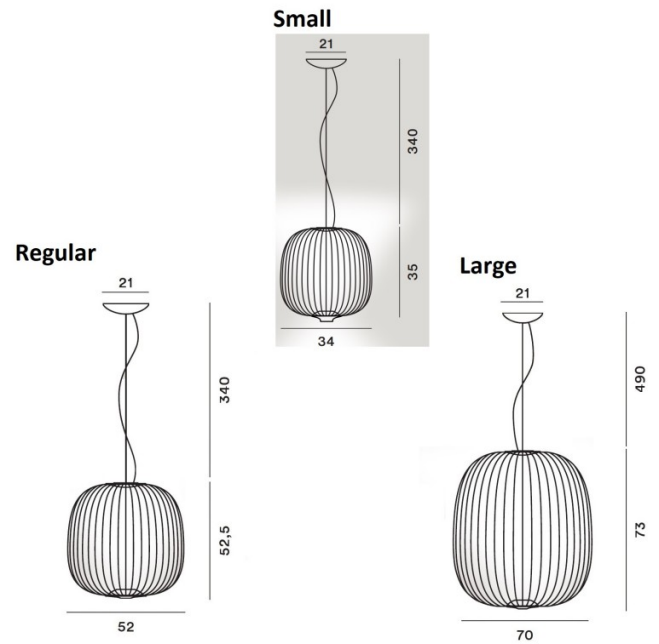

PRODUCT SPECIFICATION

Light Source: 30W, 2700K, 3220 lumens
IP Code: 20
Dimming: Non-dimmable
or
Dimmable via Dali dimming systems or Push to make/ switch dimming. Please consult your electrician, additional wiring may be required on site.

Dimensions: Small:
Ø34cm shade
35cm shade height
340cm drop

Regular:
Ø52cm shade
52.5cm shade height
340cm drop

Large:
Ø70cm shade
73cm shade height
490cm drop