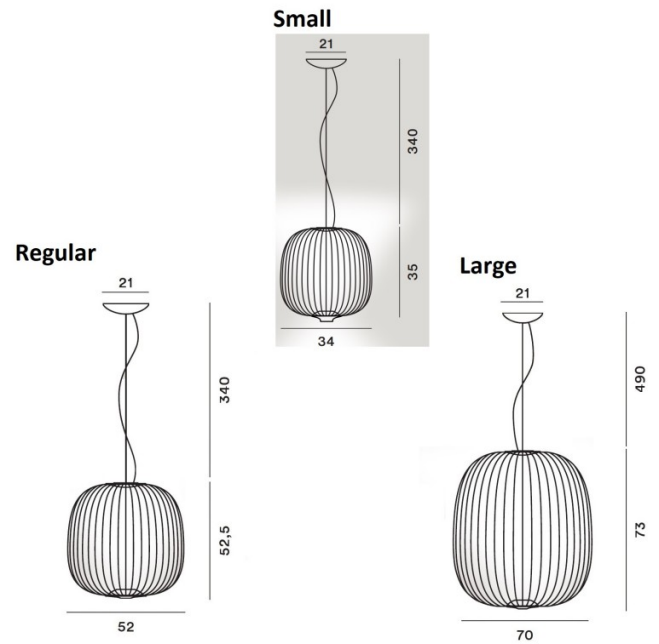

Also available in 5m drop suspension cables. **For further details and pricing please [contact us](#).**

PRODUCT SPECIFICATION

Light Source: 30W, 2700K, 3220 lumens
IP Code: 20
Dimming: Non-dimmable
or
Dimmable via Dali dimming systems or Push to make/ switch dimming. Please consult your electrician, additional wiring may be required on site.

Dimensions: Small:
Ø34cm shade
35cm shade height
340cm drop

Regular:
Ø52cm shade
52.5cm shade height
340cm drop

Large:
Ø70cm shade
73cm shade height
490cm drop

Ø21cm ceiling rose

For all sales and technical enquiries, please contact: