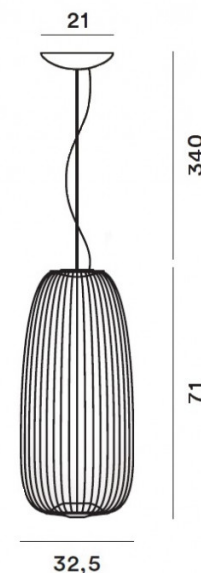

PRODUCT SPECIFICATION

Light Source: 30W, 2700K, 3220 Lumens

IP Code: 20

Dimming: Non-Dimmable.

Dimensions: Shade: Ø32.5cm
Shade Height: 71cm
Cling Rose: Ø21cm
Cable Length: 340cm