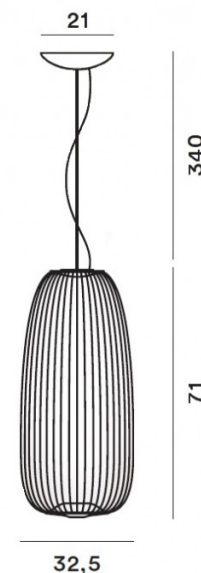

**The Foscarini Spokes 1 LED Pendant is also available with 5m drop suspension cables. Please [contact us](#) for more information and pricing.**

### PRODUCT SPECIFICATION

**Light Source:** 30W, 2700K, 3220 Lumens

**IP Code:** 20

**Dimming:** Non-Dimmable.

**Dimensions:** Shade: Ø32.5cm  
Shade Height: 71cm  
Cling Rose: Ø21cm  
Cable Length: 340cm