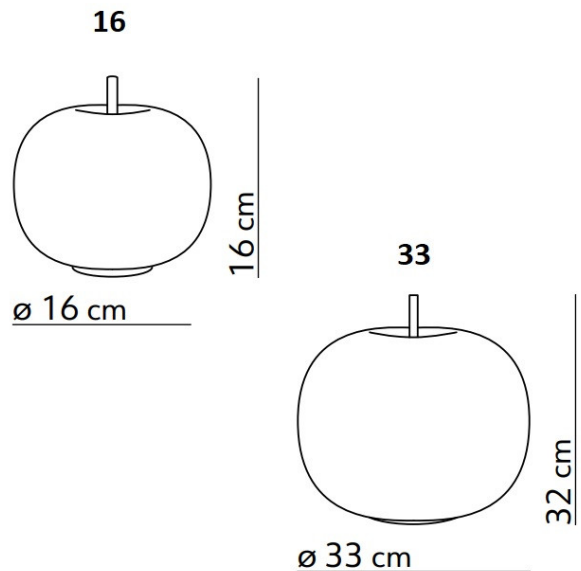

The KDLN table lamp is available in two sizes, 16 and 33, which allows you to choose the perfect table lamp for your space. As part of the [Kushi collection](#), this table lamp would be a stunning addition to a bedside table or desk space.

PRODUCT SPECIFICATION

- Light Source:** 16: 1 x Max 25W G9 (excluded)
33: 1 x Max 30W E27 (excluded)
- IP Code:** 20
- Dimming:** 16: Non-dimmable.
33: In line dimmer included on cable.
- Dimensions:** 16:
Ø16cm
Height: 16cm
Cable Length: 182cm

33:
Ø33cm
Height: 32cm
Cable Length: 175cm

For all sales and technical enquiries, please contact:

+44 (0)114 263 4266

info@davidvillagelighting.co.uk

www.davidvillagelighting.co.uk