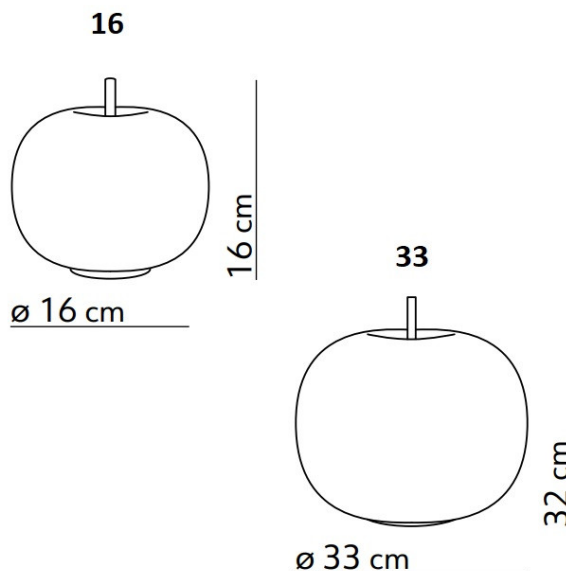

The KDLN table lamp is available in two sizes, 16 and 33, which allows you to choose the perfect table lamp for your space. As part of the [Kushi collection](#), this table lamp would be a stunning addition to a bedside table or desk space.

PRODUCT SPECIFICATION

Light Source: 16: 1 x Max 25W G9 (excluded)
33: 1 x Max 30W E27 (excluded)

IP Code: 20

Dimming: 16: Non-dimmable.
33: In line dimmer included on cable.

Dimensions: 16:
Ø16cm
Height: 16cm
Cable Length: 182cm

33:
Ø33cm
Height: 32cm
Cable Length: 175cm

For all sales and technical enquiries, please contact:

+44 (0)114 263 4266

info@davidvillagelighting.co.uk

www.davidvillagelighting.co.uk