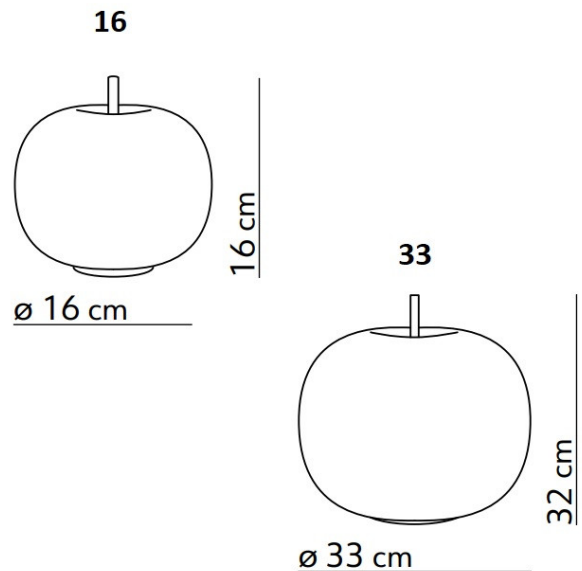

The KDLN table lamp is available in two sizes, 16 and 33, which allows you to choose the perfect table lamp for your space. As part of the [Kushi collection](#), this table lamp would be a stunning addition to a bedside table or desk space.

**PRODUCT SPECIFICATION**

- Light Source:** 16: 1 x Max 25W G9 (excluded)  
33: 1 x Max 30W E27 (excluded)
- IP Code:** 20
- Dimming:** 16: Non-dimmable.  
33: In line dimmer included on cable.
- Dimensions:** 16:  
Ø16cm  
Height: 16cm  
Cable Length: 182cm  
  
33:  
Ø33cm  
Height: 32cm  
Cable Length: 175cm