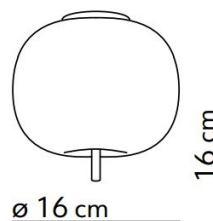

PRODUCT SPECIFICATION

1. **Light Source:** 16: 1 x Max 25W G9 (excluded)
   33: 1 x Max 30W E27 (excluded)
2. **IP Code:** 20
3. **Dimming:** Dimmable via phase cut dimming systems.
4. **Dimensions:** 16:
   Ø16cm
   Height: 16cm
5. 33:
   Ø33cm
   Height: 32cm

16