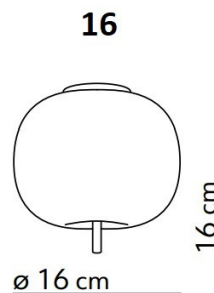

PRODUCT SPECIFICATION

- Light Source:** 16: 1 x Max 25W G9 (excluded)
33: 1 x Max 30W E27 (excluded)
- IP Code:** 20
- Dimming:** Dimmable via phase cut dimming systems.
- Dimensions:** 16:
Ø16cm
Height: 16cm

33:
Ø33cm
Height: 32cm

For all sales and technical enquiries, please contact:

+44 (0)114 263 4266

info@davidvillagelighting.co.uk

www.davidvillagelighting.co.uk