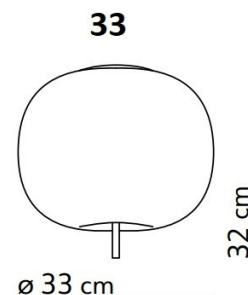

PRODUCT SPECIFICATION

- Light Source:** 16: 1 x Max 25W G9 (excluded)
33: 1 x Max 30W E27 (excluded)
- IP Code:** 20
- Dimming:** Dimmable via phase cut dimming systems.
- Dimensions:** 16:
Ø16cm
Height: 16cm

33:
Ø33cm
Height: 32cm

For all sales and technical enquiries, please contact:

+44 (0)114 263 4266

info@davidvillagelighting.co.uk

www.davidvillagelighting.co.uk