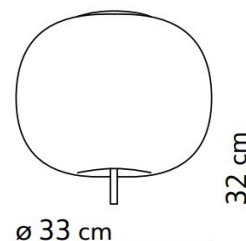

kdln

KDLN Kushi Ceiling Light

LA3049

SOURCE: <https://www.davidvillagelighting.co.uk/product/KDLN-Kushi-Ceiling-Light/15460>

PRODUCT DESCRIPTION

Designer: Alberto Saggia & Valerio Sommella

KDLN Kushi Ceiling Light

The Kushi ceiling light was designed by Alberto Saggia & Valerio Sommella after being inspired by Japanese cuisine. 'Kushi' is Japanese for skewer and this inspiration can be seen within the design of this ceiling light. This KDLN ceiling lamp features a 'gently rounded glass shape pierced by a thin metal rod'. This unique design is available in three different finishes, the rod colours can be black, brass or copper. These finishes add a metallic luxury feel to your ceiling. Whilst the opal diffuser is made of two layers of mouth-blown glass that emits warm light that floats gently in the space.

This lamp would be an ideal addition to a hallway or dining area for the perfect lighting solution that effortlessly fills a space. The Kushi ceiling lamp by KDLN is a stunning and simple feature that would add impact as an individual fitting as well as in a cluster.

PRODUCT SPECIFICATION

1. **Light Source:** 16: 1 x Max 25W G9 (excluded)
   33: 1 x Max 30W E27 (excluded)
2. **IP Code:** 20
3. **Dimming:** Dimmable via phase cut dimming systems.
4. **Dimensions:** 16:
   Ø16cm
   Height: 16cm
5. 33:
   Ø33cm
   Height: 32cm

16

33

For all sales and technical enquiries, please contact:

+44 (0)114 263 4266

info@davidvillagelighting.co.uk

www.davidvillagelighting.co.uk