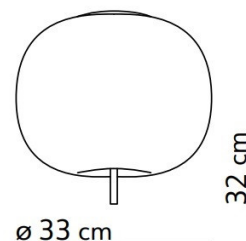

kdl*n*

KDLN Kushi Ceiling Light

LA3049

SOURCE: <https://www.davidvillagelighting.co.uk/product/KDLN-Kushi-Ceiling-Light/15460>

PRODUCT DESCRIPTION

Designer: Alberto Saggia & Valerio Sommella

KDLN Kushi Ceiling Light

The Kushi ceiling light was designed by Alberto Saggia & Valerio Sommella after being inspired by Japanese cuisine. 'Kushi' is Japanese for skewer and this inspiration can be seen within the design of this ceiling light. This KDLN ceiling lamp features a 'gently rounded glass shape pierced by a thin metal rod'. This unique design is available in three different finishes, the rod colours can be black, brass or copper. These finishes add a metallic luxury feel to your ceiling. Whilst the opal diffuser is made of two layers of mouth-blown glass that emits warm light that floats gently in the space.

This lamp would be an ideal addition to a hallway or dining area for the perfect lighting solution that effortlessly fills a space. The Kushi ceiling lamp by KDLN is a stunning and simple feature that would add impact as an individual fitting as well as in a cluster.

PRODUCT SPECIFICATION

1. **Light Source:** 16: 1 x Max 25W G9 (excluded)
   33: 1 x Max 30W E27 (excluded)
2. **IP Code:** 20
3. **Dimming:** Dimmable via phase cut dimming systems.
4. **Dimensions:** 16:
   Ø16cm
   Height: 16cm
5. 33:
   Ø33cm
   Height: 32cm

16

33

For all sales and technical enquiries, please contact:

+44 (0)114 263 4266

info@davidvillagelighting.co.uk

www.davidvillagelighting.co.uk