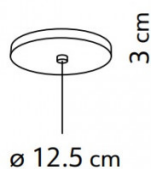

## PRODUCT SPECIFICATION

**Light Source:** 16: 1 x Max 25W G9 (excluded)  
33: 1 x Max 30W E27 (excluded)

**IP Code:** 20

**Dimming:** Dimmable via phase cut dimming systems.

**Dimensions:** 16:  
Ø16cm  
Height: 26cm

33:  
Ø33cm  
Height: 56cm

Ceiling Canopy: 12.5cm  
Cable Length: 180cm

**For all sales and technical enquiries, please contact:**

+44 (0)114 263 4266

[info@davidvillagelighting.co.uk](mailto:info@davidvillagelighting.co.uk)