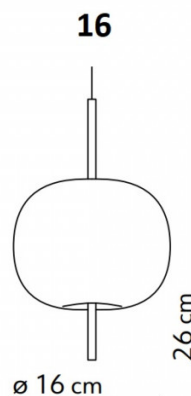

kdl*n*

## PRODUCT SPECIFICATION

**Light Source:** 16: 1 x Max 25W G9 (excluded)  
33: 1 x Max 30W E27 (excluded)

**IP Code:** 20

**Dimming:** Dimmable via phase cut dimming systems.

**Dimensions:** 16:  
Ø16cm  
Height: 26cm

33:  
Ø33cm  
Height: 56cm

Ceiling Canopy: 12.5cm  
Cable Length: 180cm

**For all sales and technical enquiries, please contact:**

+44 (0)114 263 4266

[info@davidvillagelighting.co.uk](mailto:info@davidvillagelighting.co.uk)