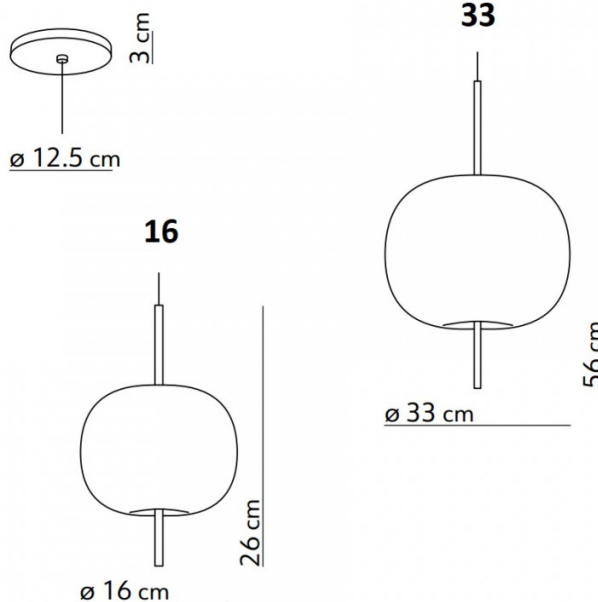

Available in two sizes, 16 and 33, the Kushi suspension can be hung above a table or hallway as an individual item or as a cluster. The KDLN suspension can be purchased with either a black, brass or copper rod. These metallic finishes add a luxurious touch to your interior.

PRODUCT SPECIFICATION

- Light Source:** 16: 1 x Max 25W G9 (excluded)
33: 1 x Max 30W E27 (excluded)
- IP Code:** 20
- Dimming:** Dimmable via phase cut dimming systems.
- Dimensions:** 16:
Ø16cm
Height: 26cm
- 33:
Ø33cm
Height: 56cm
- Ceiling Canopy: 12.5cm
Cable Length: 180cm