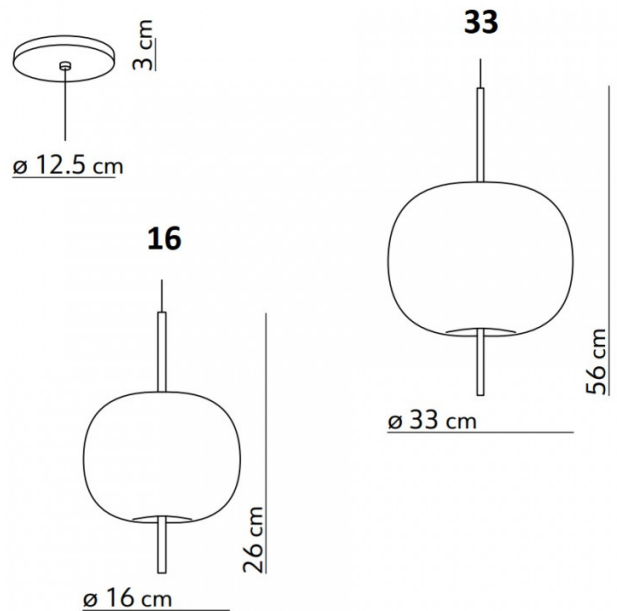

Available in two sizes, 16 and 33, the Kushi suspension can be hung above a table or hallway as an individual item or as a cluster. The KDLN suspension can be purchased with either a black, brass or copper rod. These metallic finishes add a luxurious touch to your interior.

PRODUCT SPECIFICATION

- Light Source:** 16: 1 x Max 25W G9 (excluded)
33: 1 x Max 30W E27 (excluded)
- IP Code:** 20
- Dimming:** Dimmable via phase cut dimming systems.
- Dimensions:** 16:
Ø16cm
Height: 26cm
- 33:
Ø33cm
Height: 56cm
- Ceiling Canopy: 12.5cm
Cable Length: 180cm