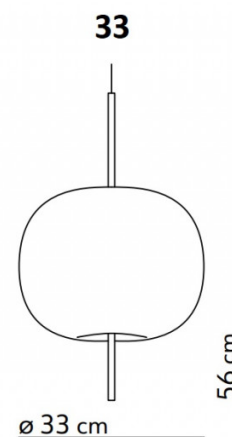

kdl*n*

## PRODUCT SPECIFICATION

**Light Source:** 16: 1 x Max 25W G9 (excluded)  
33: 1 x Max 30W E27 (excluded)

**IP Code:** 20

**Dimming:** Dimmable via phase cut dimming systems.

**Dimensions:** 16:  
Ø16cm  
Height: 26cm

33:  
Ø33cm  
Height: 56cm

Ceiling Canopy: 12.5cm  
Cable Length: 180cm

**For all sales and technical enquiries, please contact:**

+44 (0)114 263 4266

[info@davidvillagelighting.co.uk](mailto:info@davidvillagelighting.co.uk)