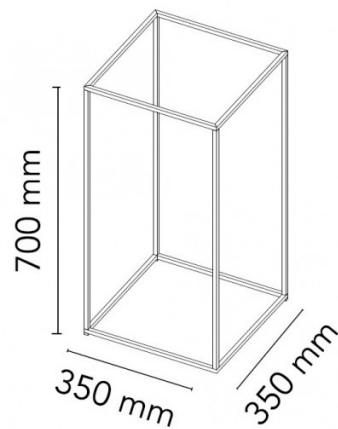

With the added benefit of the addition of a transparent top plate, the Ipnos LED floor lamp can be transformed into a table which can withstand up to 5kg of weight. The Ipnos exterior floor lamp is also available as an [indoor version](#).

PRODUCT SPECIFICATION

Light Source: 15W, 3500K, 665 lumens

IP Code: 65

Dimming: In line on/off switch included on cable

Dimensions: 35cm width
70cm height
35cm depth

For all sales and technical enquiries, please contact: