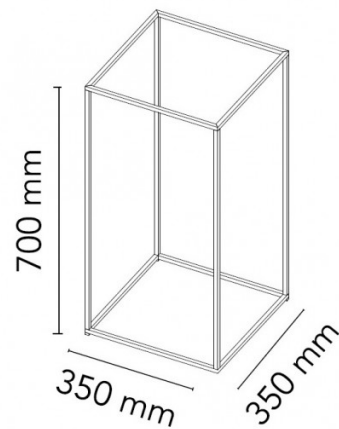

With the added benefit of the addition of a transparent top plate, the Ipnos LED floor lamp can be transformed into a table which can withstand up to 5kg of weight. The Ipnos exterior floor lamp is also available as an [indoor version](#).

### PRODUCT SPECIFICATION

**Light Source:** 15W, 3500K, 665 lumens

**IP Code:** 65

**Dimming:** In line on/off switch included on cable

**Dimensions:** 35cm width  
70cm height  
35cm depth

**For all sales and technical enquiries, please contact:**