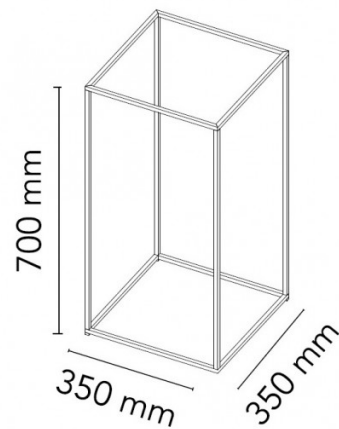

FLOS

Flos Ipnos Exterior LED Floor Lamp

LA3032

SOURCE: <https://www.davidvillagelighting.co.uk/product/Flos-Ipnos-Exterior-LED-Floor-Lamp/15439>

PRODUCT DESCRIPTION

Designer: Nicoletta Rossi & Guido Bianchi

Ipnos Exterior LED Floor Lamp by Flos

Anodised in three finishes, black, bronze or aluminium, the Ipnos outdoor floor lamp features a unique lighting structure of LED lights on its extruded aluminium frame. The structure also features transparent polycarbonate diffusers that protect the source of light and provide a diffused and soft light. The Ipnos exterior floor light is ideal for illuminating a terrace, balcony or garden, adding a touch of style and practicality to your outdoor space

Designed by Nicoletta Rossi and Guido Bianchi for Flos, the Ipnos floor lamp is a simplistic and beautifully refined piece of modern art consisting of a geometric composition with sleek edges and a minimal box frame design – a contemporary style lantern.

With the added benefit of the addition of a transparent top plate, the Ipnos LED floor lamp can be transformed into a table which can withstand up to 5kg of weight. The Ipnos exterior floor lamp is also available as an [indoor version](#).

PRODUCT SPECIFICATION

Light Source: 15W, 3500K, 665 lumens

IP Code: 65

Dimming: In line on/off switch included on cable

Dimensions: 35cm width
70cm height
35cm depth