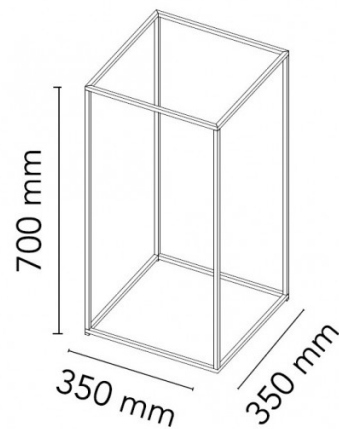

With the added benefit of the addition of a transparent top plate, the Ipnos LED floor lamp can be transformed into a table which can withstand up to 5kg of weight. The Ipnos exterior floor lamp is also available as an [indoor version](#).

## PRODUCT SPECIFICATION

**Light Source:** 15W, 3500K, 665 lumens

**IP Code:** 65

**Dimming:** In line on/off switch included on cable

**Dimensions:** 35cm width  
70cm height  
35cm depth

**For all sales and technical enquiries, please contact:**