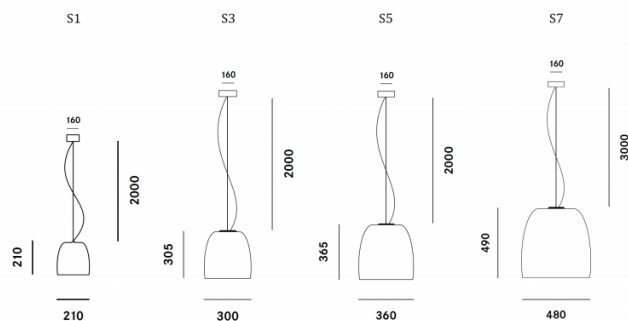

The pendant has a downward directed light, making it good as a main light or hanging over tables. The Notte Glass LED pendant light comes in 6 finishes and 4 sizes so you can choose the best one for your space and décor. You can either buy a variety to cluster together to create a contrasting light feature or buy some to put in a row. The stylish, decadent design and the ease of function of this pendant light make it not one to miss!

This version of the Notte Glass LED pendant is non-dimmable. To enquire or order a dimmable LED version please [contact us](#).

PRODUCT SPECIFICATION

Light Source: S1 - 4.8W, 3000K, 720 lumens
S3 - 9.6W, 3000K, 1034 lumens
S5 - 9.6W, 3000K, 1034 lumens
S7 - 13.2W, 3000K, 1417 lumens

IP Code: 20

Dimming: Dimmable using trailing edge dimming.

Dimensions: S1 - Ø21cm, H 21cm
S3 - Ø30cm, H 30.5cm
S5 - Ø36cm, H 36.5cm
S7 - Ø48cm, H 49cm

Ø16cm ceiling rose
S1/S3/S5 - 2m cable length
S7 - 3m cable length