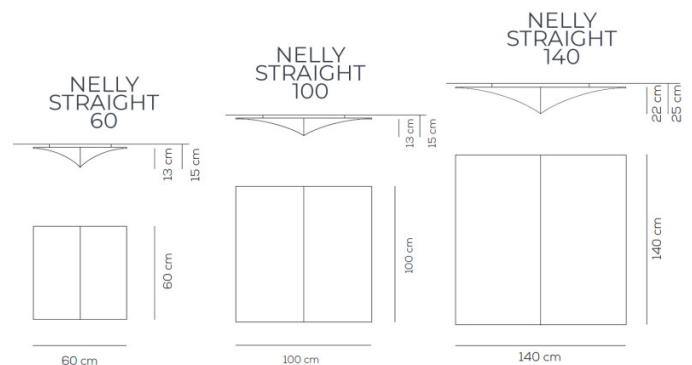

Nelly Straight by Axolight

A light that can be used either as a wall or a ceiling light, the Nelly Straight lights were designed by Manuel Vivian for Axolight. The collection was entirely inspired from the most basic geometric shapes, the circle and the square. The continuity of the light is only disrupted by a line cutting across, meant to give emphasis on the reflections and details. The Nelly Straight has a square shape that is available in three sizes options: 60x60, 100x100 or 140x140 centimetres. A steel frame forms the body of the light, while an elastic fabric covers the frame and diffuses the light. The fabric can be removed and washed, and comes in a white or white pattern finish.. You may choose to install multiple Nelly Straight lights, and create your own unique display of light.

The Nelly Collection also includes the [round version](#) of the Nelly, exploring the pure geometry of the most fundamental shape, the circle.

PRODUCT SPECIFICATION

Light Source: **Nelly Straight 60** - 2 x max 16W LED or 70W E27 (excluded)
Nelly Straight 100 - 3 x max 16W LED or 70W E27 (excluded)
Nelly Straight 140 - 4 x max 16W LED or 70W E27 (excluded)

IP Code: 20

Dimming: Dimmable via mains phase dimming.

Dimensions: **Nelly Straight 60** - 60 x 60 x 15 cm
Nelly Straight 100 - 100 x 100 x 15 cm
Nelly Straight 140 - 140 x 140 x 25 cm

For all sales and technical enquiries, please contact: