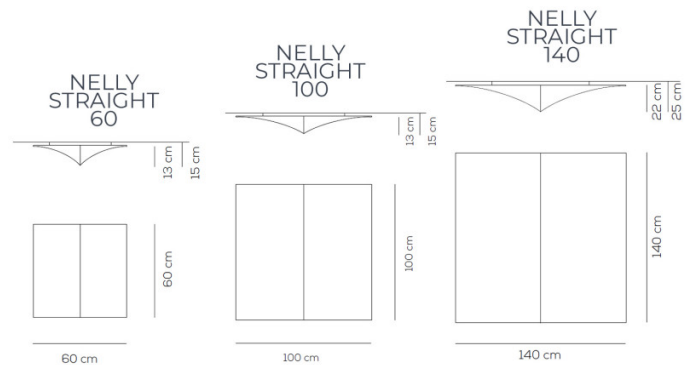

Nelly Straight by Axolight

A light that can be used either as a wall or a ceiling light, the Nelly Straight lights were designed by Manuel Vivian for Axolight. The collection was entirely inspired from the most basic geometric shapes, the circle and the square. The continuity of the light is only disrupted by a line cutting across, meant to give emphasis on the reflections and details. The Nelly Straight has a square shape that is available in three sizes options: 60x60, 100x100 or 140x140 centimetres. A steel frame forms the body of the light, while an elastic fabric covers the frame and diffuses the light. The fabric can be removed and washed, and comes in a white or white pattern finish.. You may choose to install multiple Nelly Straight lights, and create your own unique display of light.

The Nelly Collection also includes the [round version](#) of the Nelly, exploring the pure geometry of the most fundamental shape, the circle.

PRODUCT SPECIFICATION

- Light Source:** **Nelly Straight 60** - 2 x max 16W LED or 70W E27 (excluded)
Nelly Straight 100 - 3 x max 16W LED or 70W E27 (excluded)
Nelly Straight 140 - 4 x max 16W LED or 70W E27 (excluded)
- IP Code:** 20
- Dimming:** Dimmable via mains phase dimming.
- Dimensions:** **Nelly Straight 60** - 60 x 60 x 15 cm
Nelly Straight 100 - 100 x 100 x 15 cm
Nelly Straight 140 - 140 x 140 x 25 cm