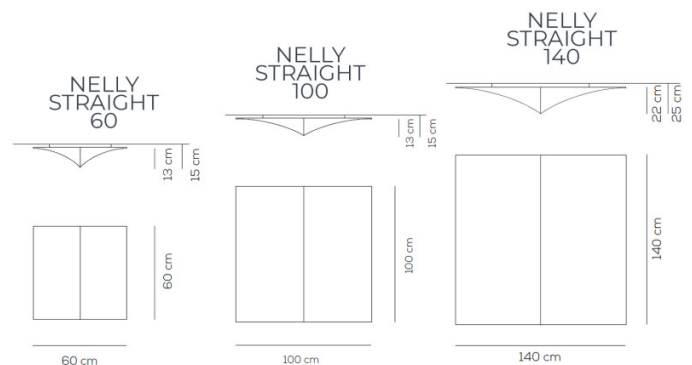

Nelly Straight by Axolight

A light that can be used either as a wall or a ceiling light, the Nelly Straight lights were designed by Manuel Vivian for Axolight. The collection was entirely inspired from the most basic geometric shapes, the circle and the square. The continuity of the light is only disrupted by a line cutting across, meant to give emphasis on the reflections and details. The Nelly Straight has a square shape that is available in three sizes options: 60x60, 100x100 or 140x140 centimetres. A steel frame forms the body of the light, while an elastic fabric covers the frame and diffuses the light. The fabric can be removed and washed, and comes in a white or white pattern finish.. You may choose to install multiple Nelly Straight lights, and create your own unique display of light.

The Nelly Collection also includes the [round version](#) of the Nelly, exploring the pure geometry of the most fundamental shape, the circle.

PRODUCT SPECIFICATION

- Light Source:** **Nelly Straight 60** - 2 x max 16W LED or 70W E27 (excluded)
Nelly Straight 100 - 3 x max 16W LED or 70W E27 (excluded)
Nelly Straight 140 - 4 x max 16W LED or 70W E27 (excluded)
- IP Code:** 20
- Dimming:** Dimmable via mains phase dimming.
- Dimensions:** **Nelly Straight 60** - 60 x 60 x 15 cm
Nelly Straight 100 - 100 x 100 x 15 cm
Nelly Straight 140 - 140 x 140 x 25 cm