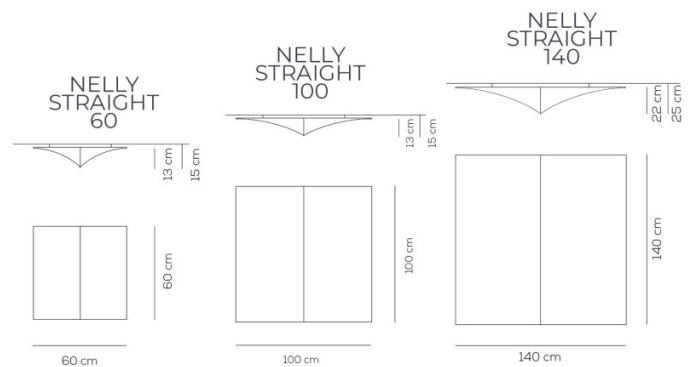

Nelly Straight by Axolight

A light that can be used either as a wall or a ceiling light, the Nelly Straight lights were designed by Manuel Vivian for Axolight. The collection was entirely inspired from the most basic geometric shapes, the circle and the square. The continuity of the light is only disrupted by a line cutting across, meant to give emphasis on the reflections and details. The Nelly Straight has a square shape that is available in three sizes options: 60x60, 100x100 or 140x140 centimetres. A steel frame forms the body of the light, while an elastic fabric covers the frame and diffuses the light. The fabric can be removed and washed, and comes in a white or white pattern finish.. You may choose to install multiple Nelly Straight lights, and create your own unique display of light.

The Nelly Collection also includes the [round version](#) of the Nelly, exploring the pure geometry of the most fundamental shape, the circle.

PRODUCT SPECIFICATION

- Light Source:** **Nelly Straight 60** - 2 x max 16W LED or 70W E27 (excluded)
- Nelly Straight 100** - 3 x max 16W LED or 70W E27 (excluded)
- Nelly Straight 140** - 4 x max 16W LED or 70W E27 (excluded)
- IP Code:** 20
- Dimming:** Dimmable via mains phase dimming.
- Dimensions:** **Nelly Straight 60** - 60 x 60 x 15 cm
- Nelly Straight 100** - 100 x 100 x 15 cm
- Nelly Straight 140** - 140 x 140 x 25 cm