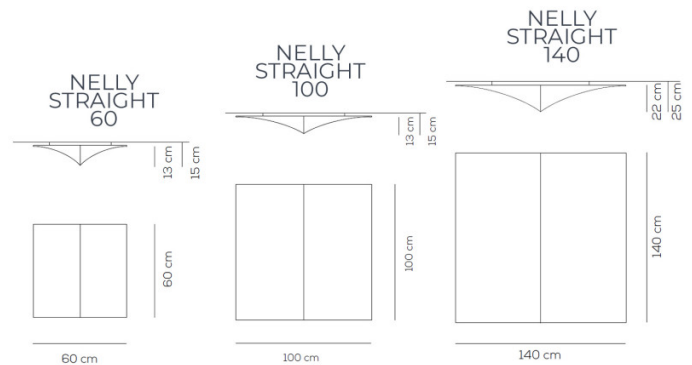

Nelly Straight by Axolight

A light that can be used either as a wall or a ceiling light, the Nelly Straight lights were designed by Manuel Vivian for Axolight. The collection was entirely inspired from the most basic geometric shapes, the circle and the square. The continuity of the light is only disrupted by a line cutting across, meant to give emphasis on the reflections and details. The Nelly Straight has a square shape that is available in three sizes options: 60x60, 100x100 or 140x140 centimetres. A steel frame forms the body of the light, while an elastic fabric covers the frame and diffuses the light. The fabric can be removed and washed, and comes in a white or white pattern finish.. You may choose to install multiple Nelly Straight lights, and create your own unique display of light.

The Nelly Collection also includes the [round version](#) of the Nelly, exploring the pure geometry of the most fundamental shape, the circle.

PRODUCT SPECIFICATION

- Light Source:** **Nelly Straight 60** - 2 x max 16W LED or 70W E27 (excluded)
- Nelly Straight 100** - 3 x max 16W LED or 70W E27 (excluded)
- Nelly Straight 140** - 4 x max 16W LED or 70W E27 (excluded)
- IP Code:** 20
- Dimming:** Dimmable via mains phase dimming.
- Dimensions:** **Nelly Straight 60** - 60 x 60 x 15 cm
- Nelly Straight 100** - 100 x 100 x 15 cm
- Nelly Straight 140** - 140 x 140 x 25 cm