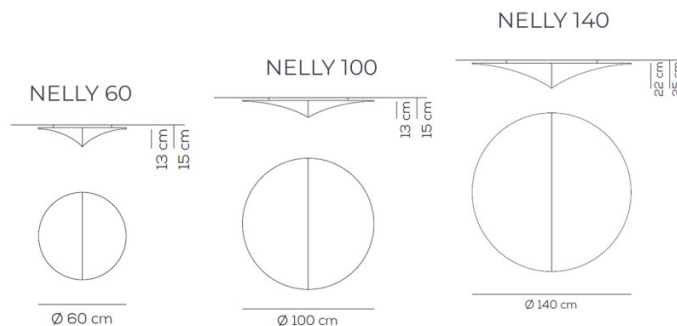

**Nelly Ceiling/Wall Light by Axolight**

The Nelly Collection was designed by Manuel Vivian, for Axolight. The lights are based on pure geometry, a perfect circle like a white canvas; its continuity is only interrupted by a line a cross, meant to bring emphasis on its details and reflections. Nelly Round is available in two sizes, with a diameter of 60cm or 100cm and in either white or white pattern finish. The light is diffused through an elastic fabric, which can be removed and washed. While the Nelly can work beautifully on its own, you may choose to install multiple lights of different sizes and create your own unique arrangement of light. Whether on the ceiling or the wall, the Nelly round lights will bring a tranquil feel into any interior, both residential and commercial.

The collection also includes the [Nelly Straight](#), exploring a different geometric shape: the square.

**PRODUCT SPECIFICATION**

- Light Source:** **Nelly 60** - 2 x max 16W LED or 70W E27 (excluded)  
**Nelly 100** - 3 x max 16W LED or 70W E27 (excluded)  
**Nelly 140** - 4 x max 16W LED or 70W E27 (excluded)
- IP Code:** 20
- Dimming:** Dimmable via mains phase dimming.
- Dimensions:** **Nelly 60** - Ø 60cm x 15 cm  
**Nelly 100** - Ø100 cm x 15 cm  
**Nelly 140** - Ø140 cm x 25 cm