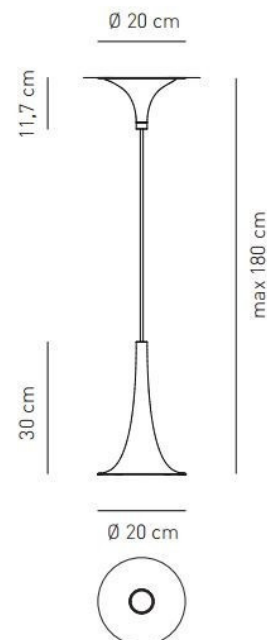

This version of the Nafir is a single pendant with a white ceiling plate and a shade with a white outside and a gold inner.

PRODUCT SPECIFICATION

Light Source: 1 x Max 5.5W GU10 LED (excluded)

IP Code: 20

Dimming: Non dimmable.

Dimensions: Ø20cm
Height: 30cm
Minimum Drop: 50cm
Maximum Drop: 180cm
Ceiling Rose: Ø20cm

For all sales and technical enquiries, please contact:

+44 (0)114 263 4266

info@davidvillagelighting.co.uk