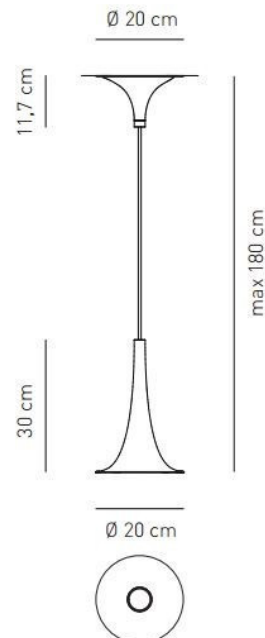

This version of the Nafir is a single pendant with a white ceiling plate and a shade with a white outside and a gold inner.

PRODUCT SPECIFICATION

Light Source: 1 x Max 5.5W GU10 LED (excluded)

IP Code: 20

Dimming: Non dimmable.

Dimensions: Ø20cm
Height: 30cm
Minimum Drop: 50cm
Maximum Drop: 180cm
Ceiling Rose: Ø20cm

For all sales and technical enquiries, please contact:

+44 (0)114 263 4266

info@davidvillagelighting.co.uk