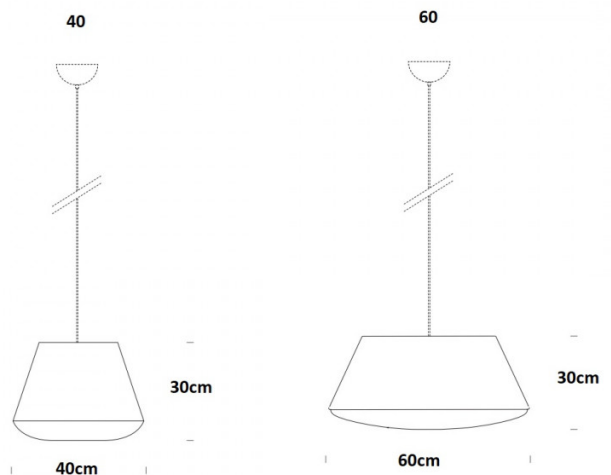

Innermost RD2SQ Pendant Light

LA7920

SOURCE: <https://www.davidvillagelighting.co.uk/product/Innermost-RD2SQ-Pendant-Light/15300>

PRODUCT DESCRIPTION

Designer: Steve Jones

Innermost RD2SQ Pendant Light

The RD2SQ Pendant Light by Innermost, crafted by designer Steve Jones, offers a distinctive twist on the traditional pendant light. The unique shape transitions from a square base to a circular top, creating a softly curved form that adds visual interest to any room. A frosted acrylic diffuser at the base softens the light, creating a warm and welcoming glow that's glare-free and comfortable.

The open top allows for a subtle uplight effect, enhancing ambient lighting and adding depth to the space. Available in a range of contemporary colours, the RD2SQ is versatile enough to suit various interiors, from modern living spaces to sophisticated commercial settings. This thoughtfully designed pendant brings a refined touch to any decor, blending simplicity with a playful architectural aesthetic that enhances any environment.

PRODUCT SPECIFICATION

Light Source: 1 x Max 15W E27 LED (excluded)

IP Code: 20

Dimming: Dimmable via mains phase dimming.

Dimensions: **40:**

Height: 30cm
Length: 40cm
Width: 40cm

60:

Height: 30cm
Length: 60cm
Width: 60cm

Cable Length: 180cm