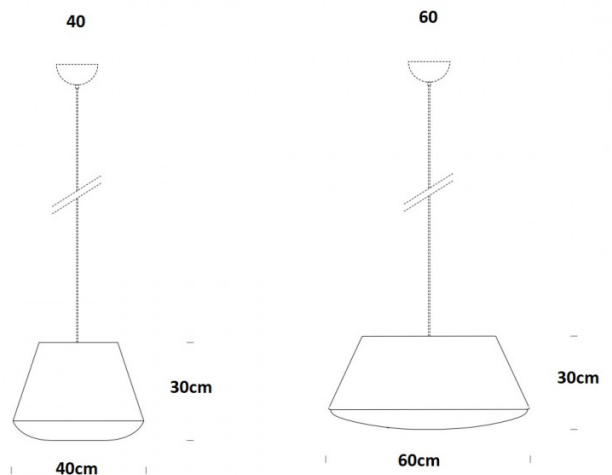

Innermost RD2SQ Pendant Light

LA7920

SOURCE: <https://www.davidvillagelighting.co.uk/product/Innermost-RD2SQ-Pendant-Light/15300>

PRODUCT DESCRIPTION

Designer: Steve Jones

Innermost RD2SQ Pendant Light

The RD2SQ Pendant Light by Innermost, crafted by designer Steve Jones, offers a distinctive twist on the traditional pendant light. The unique shape transitions from a square base to a circular top, creating a softly curved form that adds visual interest to any room. A frosted acrylic diffuser at the base softens the light, creating a warm and welcoming glow that's glare-free and comfortable.

The open top allows for a subtle uplight effect, enhancing ambient lighting and adding depth to the space. Available in a range of contemporary colours, the RD2SQ is versatile enough to suit various interiors, from modern living spaces to sophisticated commercial settings. This thoughtfully designed pendant brings a refined touch to any decor, blending simplicity with a playful architectural aesthetic that enhances any environment.

PRODUCT SPECIFICATION

Light Source: 1 x Max 15W E27 LED (excluded)

IP Code: 20

Dimming: Dimmable via mains phase dimming.

Dimensions: 40:

Height: 30cm
Length: 40cm
Width: 40cm

60:

Height: 30cm
Length: 60cm
Width: 60cm

Cable Length: 180cm