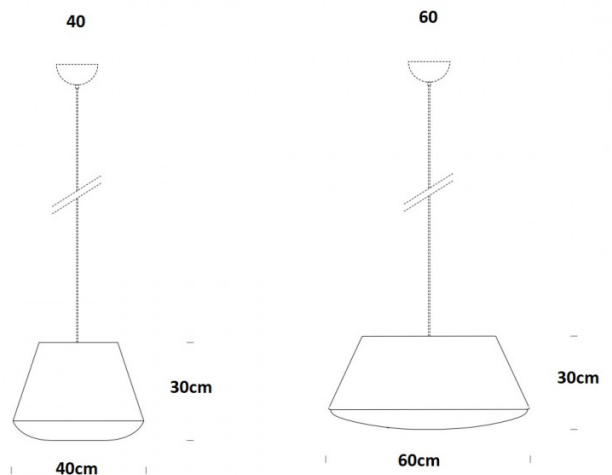

## PRODUCT SPECIFICATION

**Light Source:** 1 x Max 15W E27 LED (excluded)

**IP Code:** 20

**Dimming:** Dimmable via mains phase dimming.

**Dimensions:** 40:

Height: 30cm  
Length: 40cm  
Width: 40cm

**60:**

Height: 30cm  
Length: 60cm  
Width: 60cm

Cable Length: 180cm

**For all sales and technical enquiries, please contact:**

+44 (0)114 263 4266

[info@davidvillagelighting.co.uk](mailto:info@davidvillagelighting.co.uk)