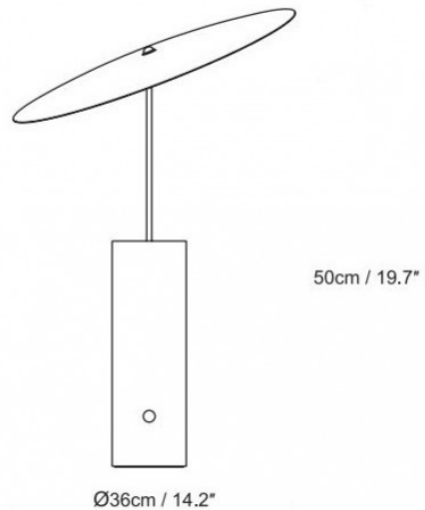

innermost

Innermost Parasol LED Table Lamp

LA7908

SOURCE: <https://www.davidvillagelighting.co.uk/product/Innermost-Parasol-LED-Table-Lamp/15270>

PRODUCT DESCRIPTION

Designer: Jonas Forsman

Innermost Parasol LED Table Lamp

The Innermost Parasol Table Lamp, designed by Jonas Forsman, brings warmth and creativity to interiors with its parasol-inspired shade. This unique design allows light to reflect softly, creating an inviting glow that can be easily directed by adjusting the shade's angle. Featuring a built-in, dimmable 10W LED, the Parasol Lamp adapts effortlessly to various settings, making it ideal for home and commercial environments. Constructed from durable steel and available in three colours, the Parasol Table Lamp is both functional and stylish, seamlessly blending into any modern decor while adding a playful twist.

PRODUCT SPECIFICATION

- Light Source:** 3x 5W, 2700K, 1200Lumens
- IP Code:** 20
- Dimming:** Integrated dimmer on the product.
- Dimensions:** Shade: Ø36cm
Height: 50cm
Cable length: 1.5m

For all sales and technical enquiries, please contact: