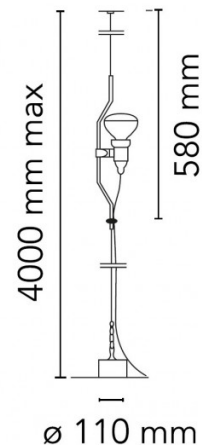

FLOS

Flos Parentesi Additional
Element

LA7906

SOURCE: <https://www.davidvillagelighting.co.uk/product/Flos-Parentesi-Additional-Element/15265>

PRODUCT DESCRIPTION

Designer: Achille Castiglioni

Parentesi Additional Element by
Flos

Additional elements are available for the Parentesi pendant light by Flos in both a dimmable and non dimmable form in four colour variations; white, red, black and nickel.

The Parentesi lamp consists of a light source which vertically moves on a ceiling-to-floor steel 4m cable. The design makes the Parentesi perfect as a task or reading lamp as the light can be fixed and directed exactly where required. By purchasing an additional element, you can put two light fixings on the stem to make the most of your Parentesi light. Use as a functional fixture or use to highlight certain decorative and architectural details in your interior.

PRODUCT SPECIFICATION

- Light Source:** 1 x max 13W LED E27 (excluded)
- IP Code:** 20
- Dimming:** Integrated on/off switch on the product
or
In line dimmer included on cable
- Dimensions:** 58cm height