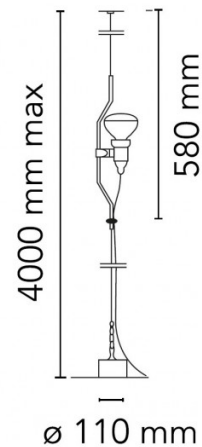

FLOS

Flos Parentesi Additional
Element

LA7906

SOURCE: <https://www.davidvillagelighting.co.uk/product/Flos-Parentesi-Additional-Element/15265>

PRODUCT DESCRIPTION

Designer: Achille Castiglioni

Parentesi Additional Element by
Flos

Additional elements are available for the Parentesi pendant light by Flos in both a dimmable and non dimmable form in four colour variations; white, red, black and nickel.

The Parentesi lamp consists of a light source which vertically moves on a ceiling-to-floor steel 4m cable. The design makes the Parentesi perfect as a task or reading lamp as the light can be fixed and directed exactly where required. By purchasing an additional element, you can put two light fixings on the stem to make the most of your Parentesi light. Use as a functional fixture or use to highlight certain decorative and architectural details in your interior.

PRODUCT SPECIFICATION

- Light Source:** 1 x max 13W LED E27 (excluded)
- IP Code:** 20
- Dimming:** Integrated on/off switch on the product
or
In line dimmer included on cable
- Dimensions:** 58cm height