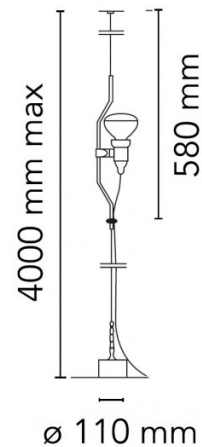

FLOS

Flos Parentesi Additional  
Element

LA7906

SOURCE: <https://www.davidvillagelighting.co.uk/product/Flos-Parentesi-Additional-Element/15265>

PRODUCT DESCRIPTION

Designer: Achille Castiglioni

Parentesi Additional Element by  
Flos

Additional elements are available for the Parentesi pendant light by Flos in both a dimmable and non dimmable form in four colour variations; white, red, black and nickel.

The Parentesi lamp consists of a light source which vertically moves on a ceiling-to-floor steel 4m cable. The design makes the Parentesi perfect as a task or reading lamp as the light can be fixed and directed exactly where required. By purchasing an additional element, you can put two light fixings on the stem to make the most of your Parentesi light. Use as a functional fixture or use to highlight certain decorative and architectural details in your interior.

PRODUCT SPECIFICATION

- Light Source:** 1 x max 13W LED E27 (excluded)
- IP Code:** 20
- Dimming:** Integrated on/off switch on the product  
or  
In line dimmer included on cable
- Dimensions:** 58cm height