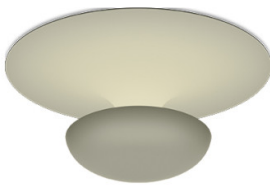

VIBIA

Vibia Funnel LED Ceiling/Wall Light

LA7900

SOURCE: <https://www.davidvillagelighting.co.uk/product/Vibia-Funnel-LED-CeilingWall-Light/15240>

PRODUCT DESCRIPTION

Designer: Vibia Design Team

Vibia Funnel LED Wall and Ceiling Light

The Vibia Funnel LED Wall and ceiling Lamp is a contemporary and stylish light that can be used in a multitude of settings thanks to its organic silhouette and modern technology. The ceiling/wall light features a compelling profile as the wide circular base arches into a smaller circle at the front of the shade. The lampshade also conceals the integrated light source which reflects off the wall or ceiling for a warm glow and effective illumination.

The Funnel Wall and Ceiling Light is incredibly versatile as it can be applied virtually anywhere on the ceiling or wall in many types of spaces. The ceiling/wall light is available in small, medium or large sizes and also in four subtle yet striking colours, white, soft pink, green or gold leaf. Use in homes, offices or professional interiors in hallways, lounges, dining rooms and many more!