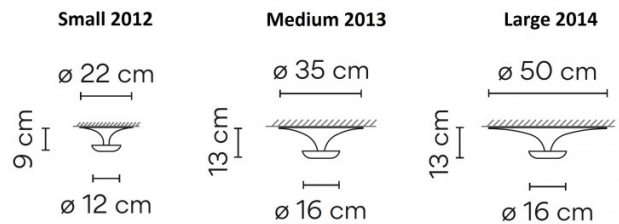

PRODUCT SPECIFICATION

- Light Source:** **Small 2012:** 6.3W, 2700K, 632 Lumens
Medium 2013: 27W, 2700K, 2942 Lumens
Large 2014: 27W, 2700K, 2942 Lumens
- IP Code:** 20
- Dimming:** **Small 2012:** Non-dimmable.
Medium 2013 & Large 2014: Dimmable via 1-10v/Dali-2/Push to make dimming systems. Please consult your electrician, additional wiring may be required on-site.
- Dimensions:** **Small 2012:**
Shade: Ø12cm
Depth: 9cm
Base: Ø22cm

Medium 2013:
Shade: Ø16cm
Depth: 13cm
Base: Ø35cm

Large 2014:
Shade: Ø16cm
Depth: 13cm
Base: Ø50cm

For all sales and technical enquiries, please contact:

+44 (0)114 263 4266

info@davidvillagelighting.co.uk