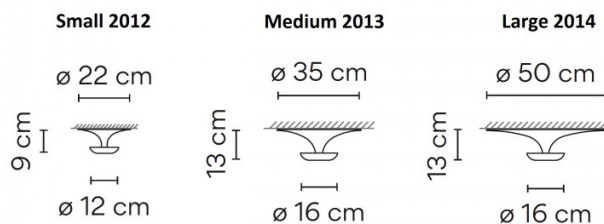

PRODUCT SPECIFICATION

- Light Source:** **Small 2012** - 6.3W, 2700K, 632 Lumens
Medium 2013 - 27W, 2700K, 2942 Lumens
Large 2014 - 27W, 2700K, 2942 Lumens
- IP Code:** 20
- Dimming:** **Small 2012** - Non-dimmable.
Medium 2013 & Large 2014 - Dimmable via 1-10v/Dali-2/Push to make dimming systems. Please consult your electrician, additional wiring may be required on-site.
- Dimensions:** **Small 2012:**
Shade: Ø12cm
Depth: 9cm
Base: Ø22cm
- Medium 2013:**
Shade: Ø16cm
Depth: 13cm
Base: Ø35cm
- Large 2014:**
Shade: Ø16cm
Depth: 13cm
Base: Ø50cm