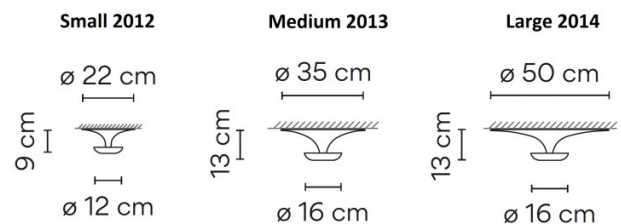

PRODUCT SPECIFICATION

Light Source:	Small 2012: 6.3W, 2700K, 632 Lumens Medium 2013: 27W, 2700K, 2942 Lumens Large 2014: 27W, 2700K, 2942 Lumens
IP Code:	20
Dimming:	Small 2012: Non-dimmable. Medium 2013 & Large 2014: Dimmable via 1-10v/Dali-2/Push to make dimming systems. Please consult your electrician, additional wiring may be required on-site.
Dimensions:	<p>Small 2012: Shade: Ø12cm Depth: 9cm Base: Ø22cm</p> <p>Medium 2013: Shade: Ø16cm Depth: 13cm Base: Ø35cm</p> <p>Large 2014: Shade: Ø16cm Depth: 13cm Base: Ø50cm</p>