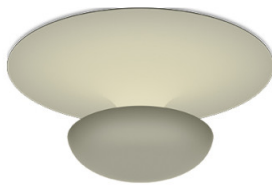

VIBIA

Vibia Funnel LED Ceiling/Wall Light

LA7900

SOURCE: <https://www.davidvillagelighting.co.uk/product/Vibia-Funnel-LED-CeilingWall-Light/15240>

PRODUCT DESCRIPTION

Designer: Vibia Design Team

Vibia Funnel LED Wall and Ceiling Light

The Vibia Funnel LED Wall and ceiling Lamp is a contemporary and stylish light that can be used in a multitude of settings thanks to its organic silhouette and modern technology. The ceiling/wall light features a compelling profile as the wide circular base arches into a smaller circle at the front of the shade. The lampshade also conceals the integrated light source which reflects off the wall or ceiling for a warm glow and effective illumination.

The Funnel Wall and Ceiling Light is incredibly versatile as it can be applied virtually anywhere on the ceiling or wall in many types of spaces. The ceiling/wall light is available in small, medium or large sizes and also in four subtle yet striking colours, white, soft pink, green or gold leaf. Use in homes, offices or professional interiors in hallways, lounges, dining rooms and many more!