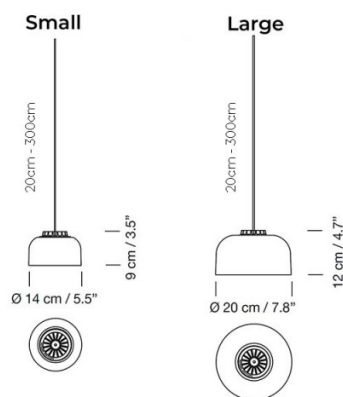

## PRODUCT SPECIFICATION

- Light Source:** **Non-Dimmable:** 3.7W, 2700K, 416 Lumens  
**Dimmable version:** 7.7W, 2700K, 752 Lumens
- IP Code:** 20
- Dimming:** **Dimmable version:** Dimmable via 1-10V dimming systems. Please consult your electrician, additional wiring may be required on site.
- Dimensions:** **Small:**  
Ø14cm  
Height: 9cm
- Large:**  
Ø20cm  
Height: 12cm
- Surface Canopy:** Ø11cm x 6cm  
**Built-in Canopy:** Ø10cm x 8cm
- Cable Length:** 20-300cm