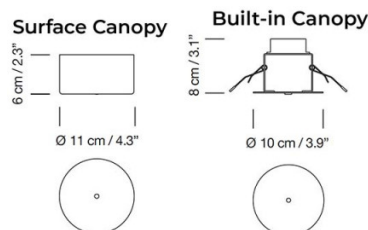

## PRODUCT SPECIFICATION

- Light Source:** **Non-Dimmable:** 3.7W, 2700K, 416 Lumens  
**Dimmable version:** 7.7W, 2700K, 752 Lumens
- IP Code:** 20
- Dimming:** **Dimmable version:** Dimmable via 1-10V dimming systems. Please consult your electrician, additional wiring may be required on site.
- Dimensions:** **Small:**  
Ø14cm  
Height: 9cm
- Large:**  
Ø20cm  
Height: 12cm
- Surface Canopy:** Ø11cm x 6cm  
**Built-in Canopy:** Ø10cm x 8cm
- Cable Length:** 20-300cm