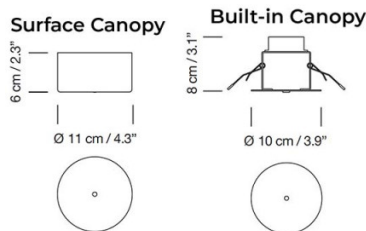

IP Code: 20

Dimming: **Dimmable version:** Dimmable via 1-10V dimming systems. Please consult your electrician, additional wiring may be required on site.

Dimensions: Small:
 Ø14cm
 Height: 9cm

Large:
 Ø20cm
 Height: 12cm

Surface Canopy: Ø11cm x 6cm
Built-in Canopy: Ø10cm x 8cm

Cable Length: 20-300cm

For all sales and technical enquiries, please contact:

+44 (0)114 263 4266

info@davidvillagelighting.co.uk

www.davidvillagelighting.co.uk