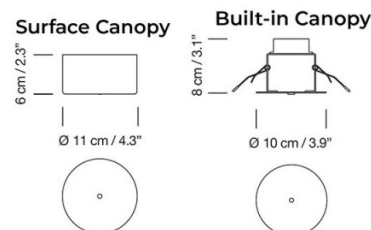

Please Note: The Santa & Cole HeadHat Pendant comes with a 3m cable as standard. Although this can be upgraded to 8m. Please [contact us](#) for more information and pricing.

PRODUCT SPECIFICATION

- Light Source:** **Non-Dimmable:** 3.7W, 2700K, 416 Lumens
Dimmable version: 7.7W, 2700K, 752 Lumens
- IP Code:** 20
- Dimming:** **Dimmable version:** Dimmable via 1-10V dimming systems. Please consult your electrician, additional wiring may be required on site.
- Dimensions:** **Small:**
Ø14cm
Height: 9cm
- Large:**
Ø20cm
Height: 12cm
- Surface Canopy:** Ø11cm x 6cm
Built-in Canopy: Ø10cm x 8cm
- Cable Length:** 20-300cm