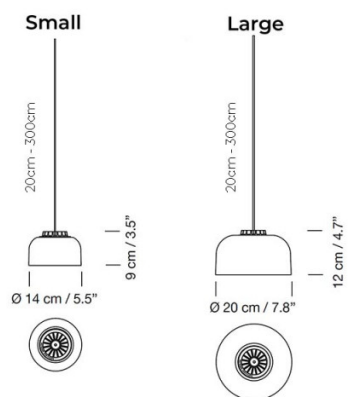

Please Note: The Santa & Cole HeadHat Pendant comes with a 3m cable as standard. Although this can be upgraded to 8m. Please [contact us](#) for more information and pricing.

PRODUCT SPECIFICATION

- Light Source:** **Non-Dimmable:** 3.7W, 2700K, 416 Lumens
Dimmable version: 7.7W, 2700K, 752 Lumens
- IP Code:** 20
- Dimming:** **Dimmable version:** Dimmable via 1-10V dimming systems. Please consult your electrician, additional wiring may be required on site.
- Dimensions:** **Small:**
Ø14cm
Height: 9cm
- Large:**
Ø20cm
Height: 12cm
- Surface Canopy:** Ø11cm x 6cm
Built-in Canopy: Ø10cm x 8cm
- Cable Length:** 20-300cm