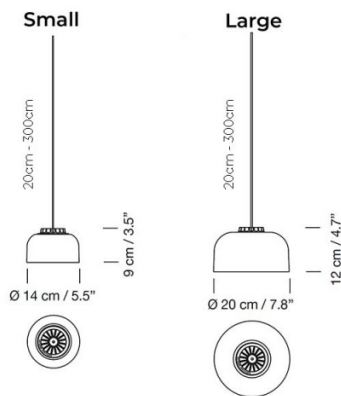

Please Note: The Santa & Cole HeadHat Pendant comes with a 3m cable as standard. Although this can be upgraded to 8m. Please [contact us](#) for more information and pricing.

PRODUCT SPECIFICATION

Light Source: **Non-Dimmable:** 3.7W, 2700K, 416 Lumens
Dimmable version: 7.7W, 2700K, 752 Lumens

IP Code: 20

Dimming: **Dimmable version:** Dimmable via 1-10V dimming systems. Please consult your electrician, additional wiring may be required on site.

Dimensions: Small:
 Ø14cm
 Height: 9cm

Large:
 Ø20cm
 Height: 12cm

Surface Canopy: Ø11cm x 6cm
Built-in Canopy: Ø10cm x 8cm

Cable Length: 20-300cm

For all sales and technical enquiries, please contact:

+44 (0)114 263 4266

info@davidvillagelighting.co.uk

www.davidvillagelighting.co.uk