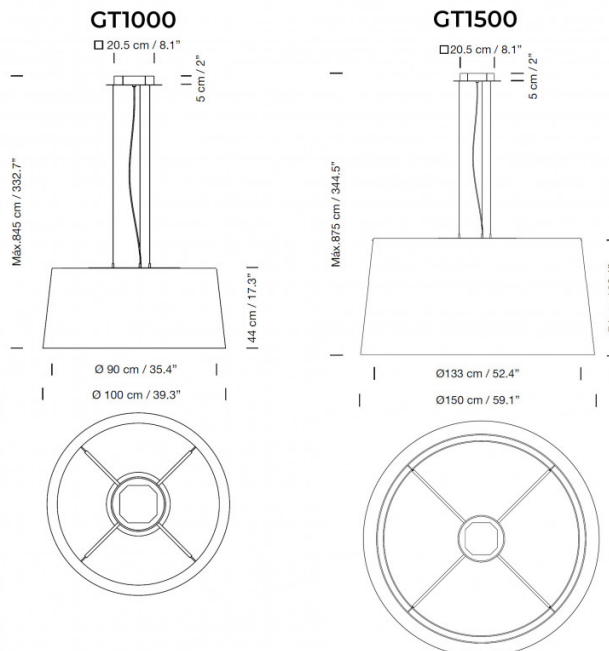

PRODUCT SPECIFICATION

- Light Source:** 78W, 2700K, 6340 Lumens
- IP Code:** 20
- Dimming:** Dimmable via 1-10V dimming systems. Please consult your electrician, additional wiring may be required on site.
- Dimensions: GT1000:**
 - Shade: Ø100cm
 - Shade Height: 44cm
 - Ceiling Canopy: Ø20.5cm x 5cm
 - Max Drop: 800cm
- GT1500:**
 - Shade: Ø150cm
 - Shade Height: 74cm
 - Ceiling Canopy: Ø20.5cm x 5cm
 - Max Drop: 800cm