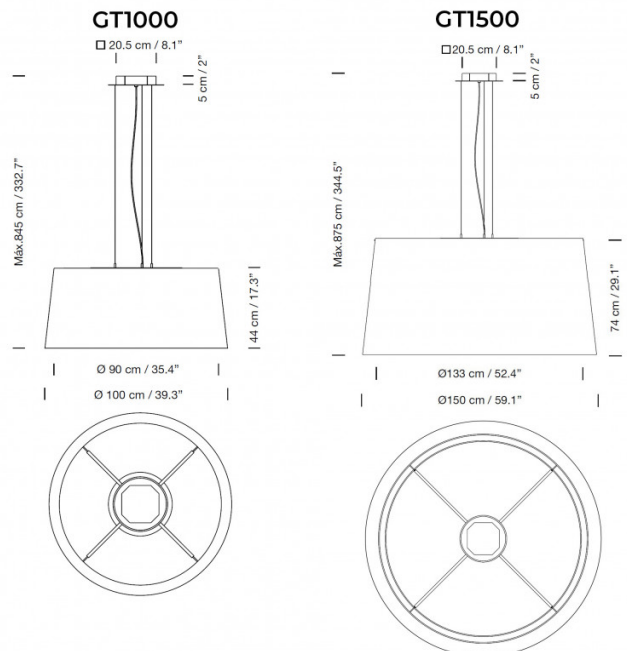

Santa & Cole GT1000/GT1500 LED Suspension

SOURCE: <https://www.davidvillagelighting.co.uk/product/Santa-Cole-GT1000GT1500-LED-Suspension/15207>

PRODUCT DESCRIPTION

Designer: Santa & Cole Team

Santa & Cole GT1000/GT1500 LED Suspension

PRODUCT SPECIFICATION

- Light Source:** 78W, 2700K, 6340 Lumens
- IP Code:** 20
- Dimming:** Dimmable via 1-10V dimming systems. Please consult your electrician, additional wiring may be required on site.
- Dimensions: GT1000:**
 - Shade: Ø100cm
 - Shade Height: 44cm
 - Ceiling Canopy: Ø20.5cm x 5cm
 - Max Drop: 800cm
- GT1500:**
 - Shade: Ø150cm
 - Shade Height: 74cm
 - Ceiling Canopy: Ø20.5cm x 5cm
 - Max Drop: 800cm