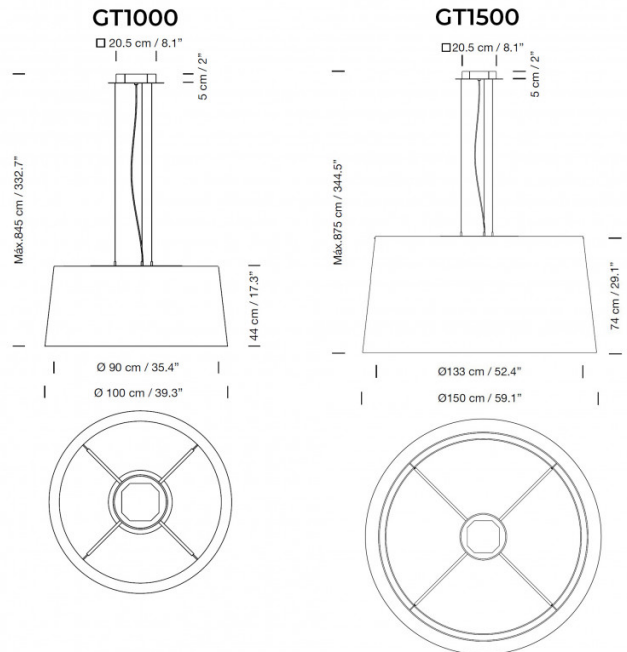

PRODUCT SPECIFICATION

Light Source: 78W, 2700K, 6340 Lumens
IP Code: 20
Dimming: Dimmable via 1-10V dimming systems. Please consult your electrician, additional wiring may be required on site.

Dimensions: GT1000:
 Shade: Ø100cm
 Shade Height: 44cm
 Ceiling Canopy: Ø20.5cm x 5cm
 Max Drop: 84.5cm

GT1500:
 Shade: Ø150cm
 Shade Height: 74cm
 Ceiling Canopy: Ø20.5cm x 5cm
 Max Drop: 84.5cm

For all sales and technical enquiries, please contact:

+44 (0)114 263 4266

info@davidvillagelighting.co.uk

www.davidvillagelighting.co.uk