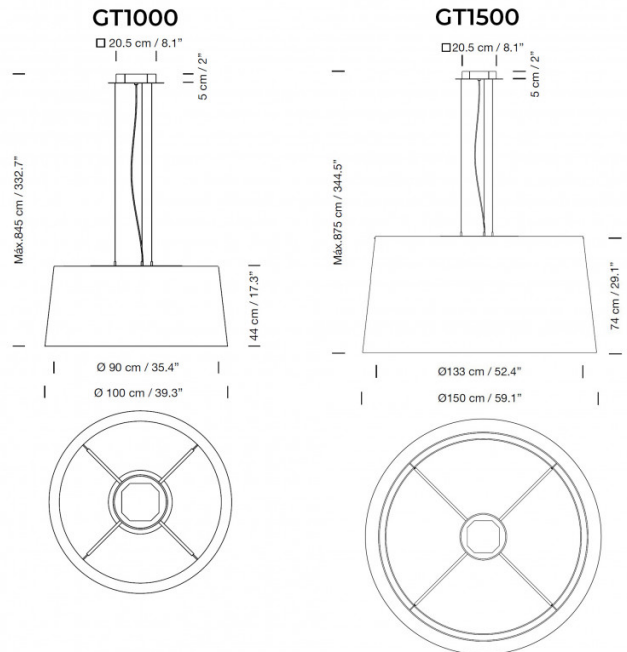

Santa & Cole GT1000/GT1500 LED Suspension

SOURCE: <https://www.davidvillagelighting.co.uk/product/Santa-Cole-GT1000GT1500-LED-Suspension/15207>

PRODUCT DESCRIPTION

Designer: Santa & Cole Team

Santa & Cole GT1000/GT1500 LED Suspension

PRODUCT SPECIFICATION

- Light Source:** 78W, 2700K, 6340 Lumens
- IP Code:** 20
- Dimming:** Dimmable via 1-10V dimming systems. Please consult your electrician, additional wiring may be required on site.
- Dimensions: GT1000:**
 - Shade: Ø100cm
 - Shade Height: 44cm
 - Ceiling Canopy: Ø20.5cm x 5cm
 - Max Drop: 800cm
- GT1500:**
 - Shade: Ø150cm
 - Shade Height: 74cm
 - Ceiling Canopy: Ø20.5cm x 5cm
 - Max Drop: 800cm