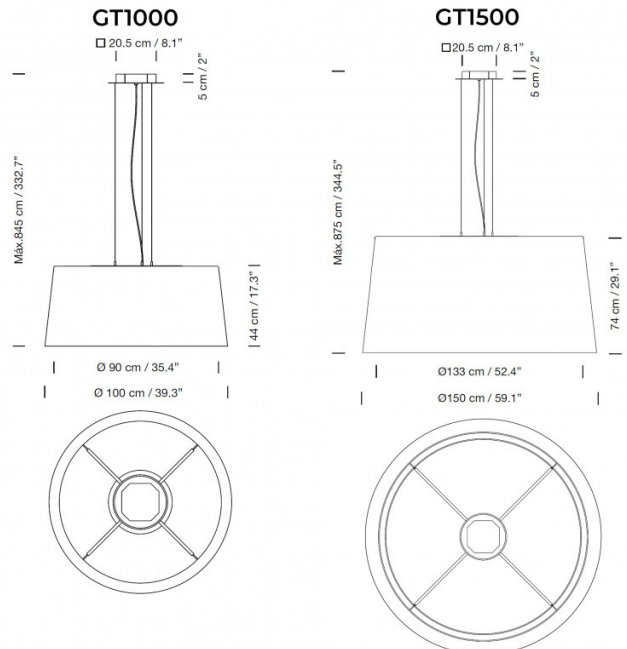

PRODUCT SPECIFICATION

Light Source: 78W, 2700K, 6340 Lumens
IP Code: 20
Dimming: Dimmable via 1-10V dimming systems. Please consult your electrician, additional wiring may be required on site.

Dimensions: GT1000:
 Shade: Ø100cm
 Shade Height: 44cm
 Ceiling Canopy: Ø20.5cm x 5cm
 Max Drop: 84.5cm

GT1500:
 Shade: Ø150cm
 Shade Height: 74cm
 Ceiling Canopy: Ø20.5cm x 5cm
 Max Drop: 84.5cm

For all sales and technical enquiries, please contact:

+44 (0)114 263 4266

info@davidvillagelighting.co.uk

www.davidvillagelighting.co.uk