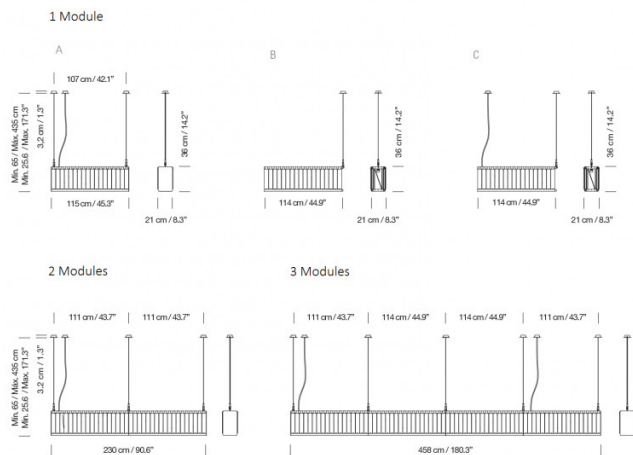

## PRODUCT SPECIFICATION

**Light Source:** Each Module: 5 x Max 12W E27 LED (excluded)

**IP Code:** 20

**Dimming:** Dimmable via mains phase dimming.

**Dimensions: Module 1:**  
 Length: 115cm  
 Width: 21cm  
 Height: 36cm

**Module 2:**  
 Length: 230cm  
 Width: 21cm  
 Height: 36cm

**Module 4:**  
 Length: 458cm  
 Width: 21cm  
 Height: 36cm height

**Drop Height:** 65-435cm

**For all sales and technical enquiries, please contact:**