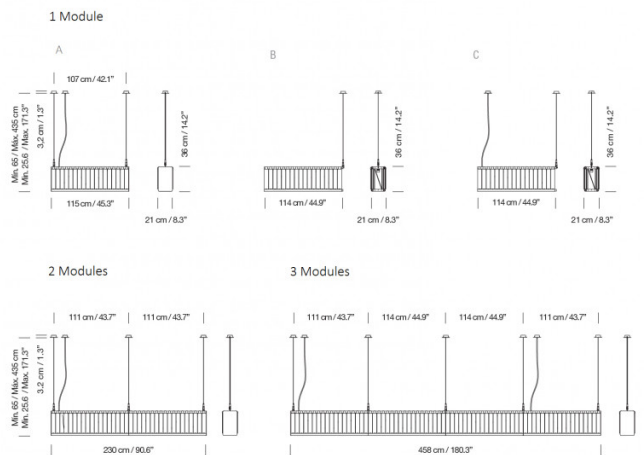

PRODUCT SPECIFICATION

Light Source: Each Module: 5 x Max 11W E27 LED (excluded)

IP Code: 20

Dimming: Dimmable via mains phase dimming.

Dimensions: Module 1:
 Length: 115cm
 Width: 21cm
 Height: 36cm

Module 2:
 Length: 230cm
 Width: 21cm
 Height: 36cm

Module 4:
 Length: 458cm
 Width: 21cm
 Height: 36cm height

Drop Height: 65-435cm

For all sales and technical enquiries, please contact:

+44 (0)114 263 4266

info@davidvillagelighting.co.uk

www.davidvillagelighting.co.uk