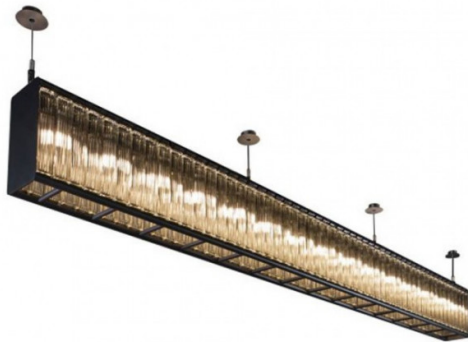

Santa & Cole Linea Estadio Suspension

SOURCE: <https://www.davidvillagelighting.co.uk/product/Santa-Cole-Linea-Estadio-Suspension/15204>

PRODUCT DESCRIPTION

Designer: Miguel Milá

Santa & Cole Estadio Linea Suspension

The Santa & Cole Estadio Linea was added to the Estadio collection in 2014, it was specifically curated for large commercial spaces, offices in particular. Designed by Miguel Mila, the Linea Estadio boasts textured glass diffusers that are typical for lights in the Estadio collection and a metallic structure.

This linear suspension light can easily adapt to the size of your space, allowing you the option to add further modules to lengthen the lighting solution. For large spaces, you can combine more modules to create longer lighting. Estadio Linea has a strong presence and is guaranteed to capture everybody's attention when displayed in communal areas. Thanks to the glass diffuser, this suspension produces a soft but functional light - a glare-free overhead luminaire.