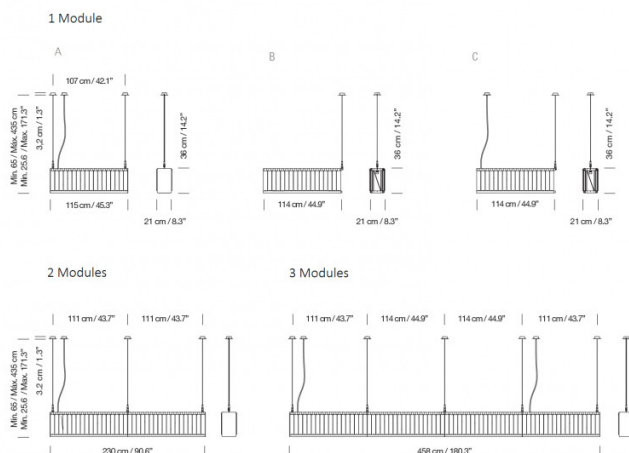

## PRODUCT SPECIFICATION

**Light Source:** Each Module: 5 x Max 12W E27 LED (excluded)

**IP Code:** 20

**Dimming:** Dimmable via mains phase dimming.

**Dimensions: Module 1**  
 Length: 115cm  
 Width: 21cm  
 Height: 36cm

**Module 2**  
 Length: 230cm  
 Width: 21cm  
 Height: 36cm

**Module 4**  
 Length: 458cm  
 Width: 21cm  
 Height: 36cm height

**Drop Height:** 65-435cm

For all sales and technical enquiries, please contact: