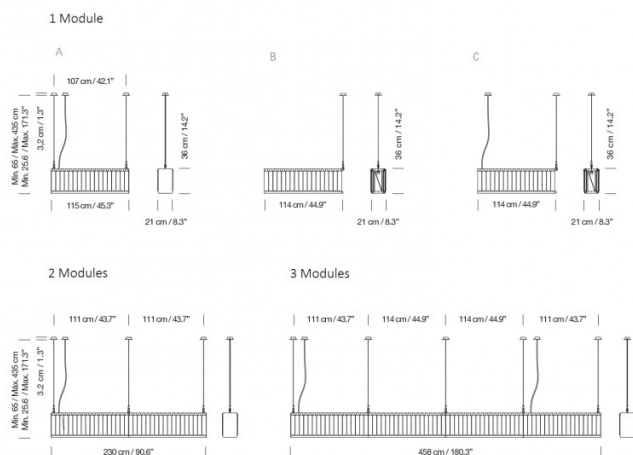

## PRODUCT SPECIFICATION

**Light Source:** Each Module: 5 x Max 11W E27 LED (excluded)

**IP Code:** 20

**Dimming:** Dimmable via mains phase dimming.

**Dimensions: Module 1:**  
 Length: 115cm  
 Width: 21cm  
 Height: 36cm

**Module 2:**  
 Length: 230cm  
 Width: 21cm  
 Height: 36cm

**Module 4:**  
 Length: 458cm  
 Width: 21cm  
 Height: 36cm height

**Drop Height:** 65-435cm

**For all sales and technical enquiries, please contact:**