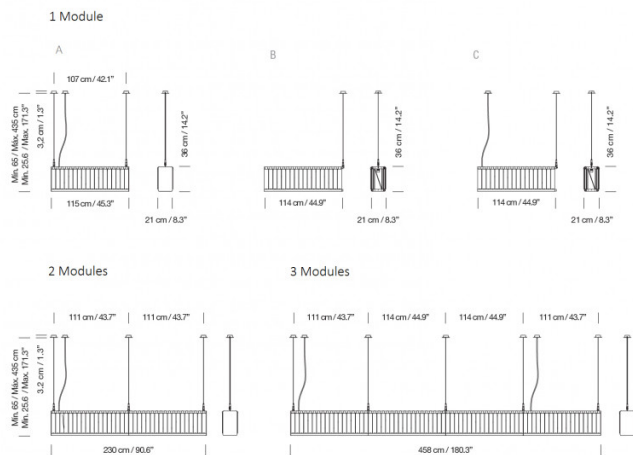

PRODUCT SPECIFICATION

Light Source: Each Module: 5 x Max 11W E27 LED (excluded)

IP Code: 20

Dimming: Dimmable via mains phase dimming.

Dimensions: Module 1:
 Length: 115cm
 Width: 21cm
 Height: 36cm

Module 2:
 Length: 230cm
 Width: 21cm
 Height: 36cm

Module 4:
 Length: 458cm
 Width: 21cm
 Height: 36cm height

Drop Height: 65-435cm

For all sales and technical enquiries, please contact:

+44 (0)114 263 4266

info@davidvillagelighting.co.uk

www.davidvillagelighting.co.uk