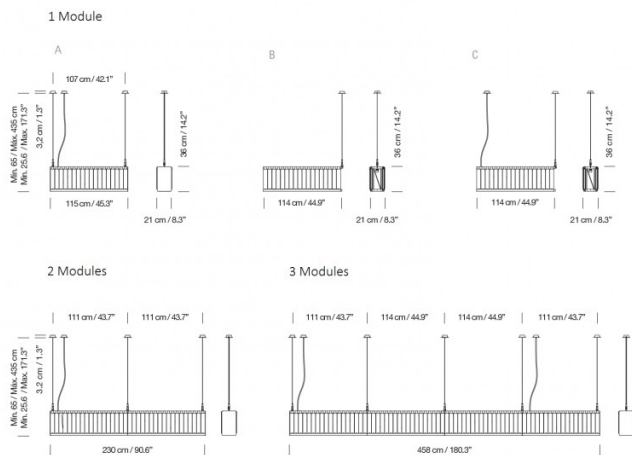

PRODUCT SPECIFICATION

Light Source: Each Module: 5 x Max 12W E27 LED (excluded)

IP Code: 20

Dimming: Dimmable via mains phase dimming.

Dimensions: Module 1:
 Length: 115cm
 Width: 21cm
 Height: 36cm

Module 2:
 Length: 230cm
 Width: 21cm
 Height: 36cm

Module 4:
 Length: 458cm
 Width: 21cm
 Height: 36cm height

Drop Height: 65-435cm

For all sales and technical enquiries, please contact:

+44 (0)114 263 4266

info@davidvillagelighting.co.uk

www.davidvillagelighting.co.uk