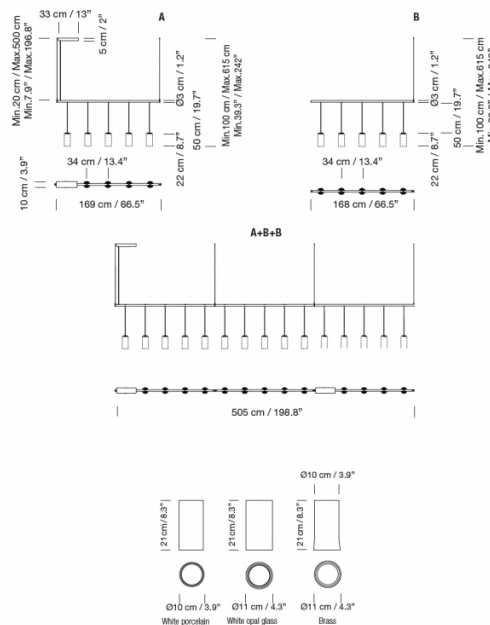

# Santa & Cole Cirio Linear LED Suspension

LA7876

SOURCE: <https://www.davidvillagelighting.co.uk/product/Santa-Cole-Cirio-Linear-LED-Suspension/15200>

### Santa & Cole Cirio Linear LED Suspension Light

The Santa & Cole Cirio Linear is a simple structure from which lampshades hang delicately, enabling long lines of light by fitting together successive structures. The structure allows for various interchangeable shades, from the porcelain that creates candle-like warmth, to translucent opal glass, and the opaque elegance of polished brass.

## PRODUCT SPECIFICATION

- Light Source:** 7.7W, 2700K, 1.110/3.275/1.185 Lumens
- IP Code:** 20
- Dimming:** Suitable for Dali/1-10V dimming systems. Please consult your electrician, additional wiring may be required on site.
- Dimensions:** Length: 169cm  
Drop Height Between Each Pendant: 50cm  
Distance Between Pendants: 34cm  
Drop Height: 155-615cm