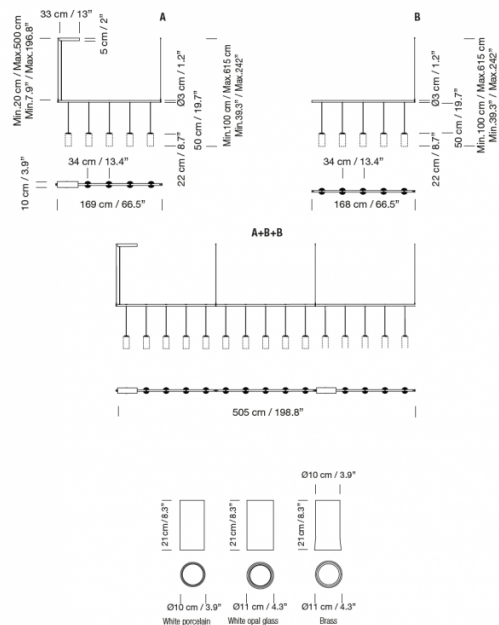

# Santa & Cole Cirio Linear LED Suspension

LA7876

SOURCE: <https://www.davidvillagelighting.co.uk/product/Santa-Cole-Cirio-Linear-LED-Suspension/15200>

### Santa & Cole Cirio Linear LED Suspension Light

The Santa & Cole Cirio Linear is a simple structure from which lampshades hang delicately, enabling long lines of light by fitting together successive structures. The structure allows for various interchangeable shades, from the porcelain that creates candle-like warmth, to translucent opal glass, and the opaque elegance of polished brass.

## PRODUCT SPECIFICATION

- Light Source:** 7.7W, 2700K, 1.110/3.275/1.185 Lumens
- IP Code:** 20
- Dimming:** Suitable for Dali/1-10V dimming systems. Please consult your electrician, additional wiring may be required on site.
- Dimensions:** Length: 169cm  
Drop Height Between Each Pendant: 50cm  
Distance Between Pendants: 34cm  
Drop Height: 155-615cm