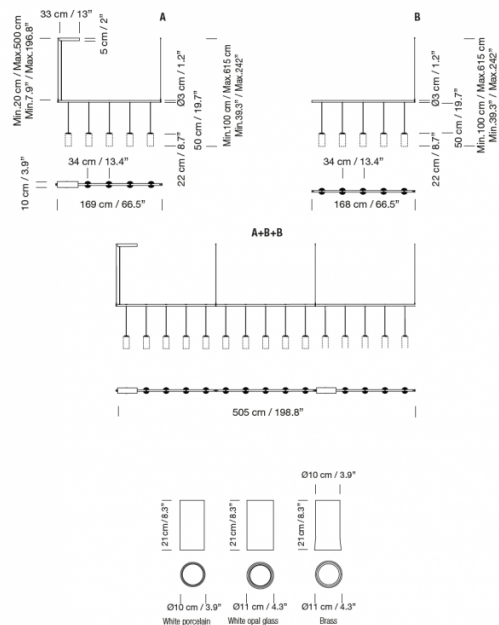

Santa & Cole Cirio Linear LED Suspension

LA7876

SOURCE: <https://www.davidvillagelighting.co.uk/product/Santa-Cole-Cirio-Linear-LED-Suspension/15200>

PRODUCT DESCRIPTION

Designer: Antoni Arola

Santa & Cole Cirio Linear LED Suspension Light

The Santa & Cole Cirio Linear is a simple structure from which lampshades hang delicately, enabling long lines of light by fitting together successive structures. The structure allows for various interchangeable shades, from the porcelain that creates candle-like warmth, to translucent opal glass, and the opaque elegance of polished brass.

You can purchase one Cirio Lineal module which consists of five beautiful pendants or you can purchase several to put in a long row or line for bigger spaces. This suspension light works perfectly for hanging over tables and surfaces, providing a useful and concentrated glow that is both functional and stylish.

PRODUCT SPECIFICATION

- Light Source:** 7.7W, 2700K, 1.110/3.275/1.185 Lumens
- IP Code:** 20
- Dimming:** Suitable for Dali/1-10V dimming systems. Please consult your electrician, additional wiring may be required on site.
- Dimensions:** Length: 169cm
Drop Height Between Each Pendant: 50cm
Distance Between Pendants: 34cm
Drop Height: 155-615cm