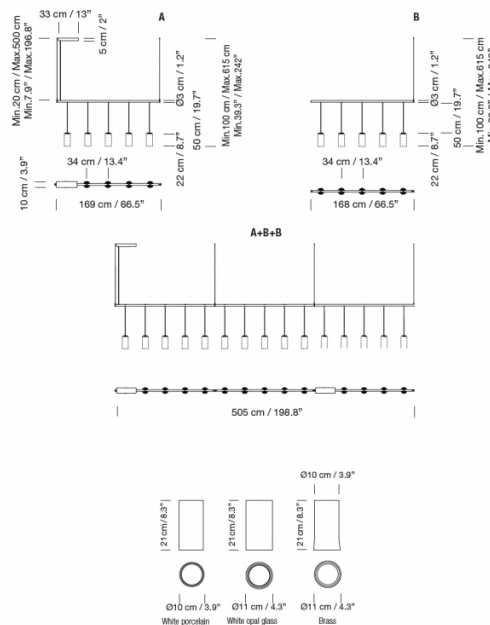

For all sales and technical enquiries, please contact:

+44 (0)114 263 4266

info@davidvillagelighting.co.uk

www.davidvillagelighting.co.uk