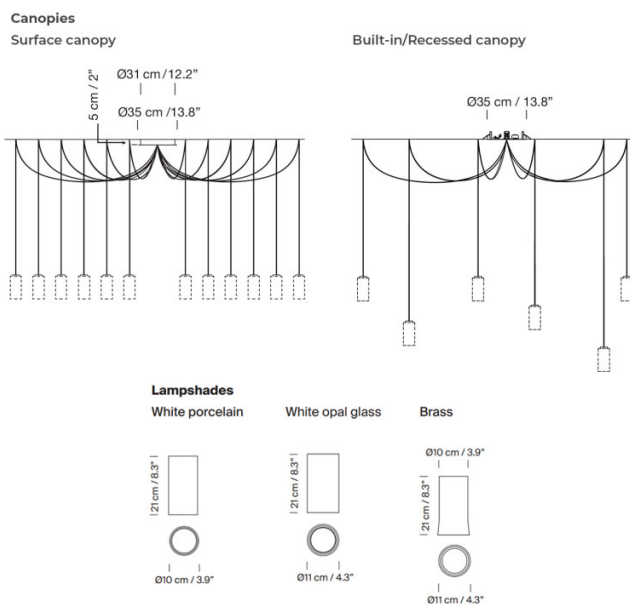

### Santa & Cole Cirio Multiple LED Suspension Light

The Santa & Cole Cirio Multiple pendant system allows you to freely place Cirio pendant lights wherever they are needed. This beautiful and stunning system of pendants creates a stylish and mesmerising effect in any space, being tailor-made to each individual user. The Cirio Pendant by Santa & Cole emits a diffused glow that is also softly projected downwards, this makes it a beautiful solution for above large dining areas, kitchen islands and entryways or foyers.

The Cirio multiple system is available with 6, 8 or 12 pendants from a single small ceiling rose. Each pedant can have a maximum drop of 3m or 8m and the overall diameter can be adjusted on site. A surface-mounted ceiling canopy or a recessed ceiling plate is available depending on your needs and the lampshades are available in either a white porcelain, white opal glass or polished brass finish.

## PRODUCT SPECIFICATION

- Light Source:** 7.7W, 2700K, 222-655 Lumens per module
- IP Code:** 20
- Dimming:** Dimmable via 1-10V or DALI dimming systems. Please consult your electrician, additional wiring may be required on site.
- Dimensions:**
  - Porcelain Shade:** Ø10cm, Height: 21cm
  - Opal Glass or Polished Brass Shade:** Ø11cm, Height: 21cm
  - Surface canopy:** Ø35cm x 5cm
  - Built-in/Recessed Canopy:** Ø35cm