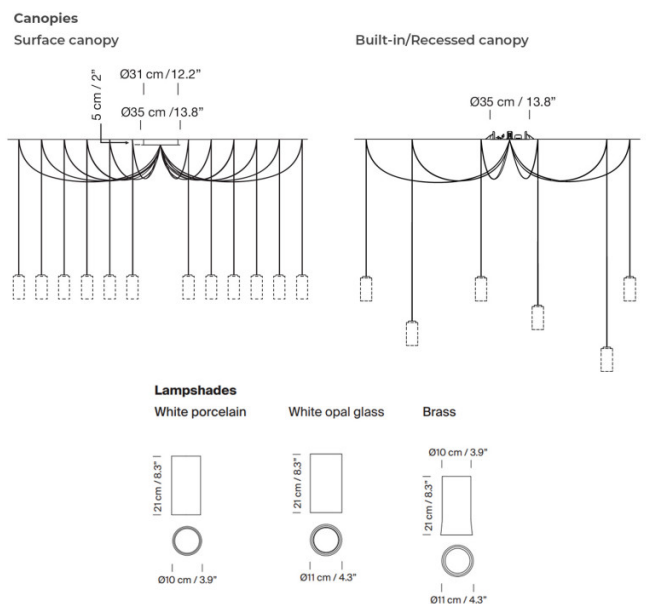

Santa & Cole Cirio Multiple LED Suspension

LA7863

SOURCE: <https://www.davidvillagelighting.co.uk/product/Santa-Cole-Cirio-Multiple-LED-Suspension/15182>

PRODUCT DESCRIPTION

Designer: Antoni Arola

Santa & Cole Cirio Multiple LED Suspension Light

The Cirio multiple system is available with 6, 8 or 12 pendants from a single small ceiling rose. Each pedant can have a maximum drop of 3m or 8m and the overall diameter can be adjusted on site. A surface-mounted ceiling canopy or a recessed ceiling plate is available depending on your needs and the lampshades are available in either a white porcelain, white opal glass or polished brass finish.

PRODUCT SPECIFICATION

- Light Source:** 7.7W, 2700K, 222-655 Lumens per module
- IP Code:** 20
- Dimming:** Dimmable via 1-10V or DALI dimming systems. Please consult your electrician, additional wiring may be required on site.
- Dimensions:**
 - Porcelain Shade:** Ø10cm, Height: 21cm
 - Opal Glass or Polished Brass Shade:** Ø11cm, Height: 21cm
 - Surface canopy:** Ø35cm x 5cm
 - Built-in/Recessed Canopy:** Ø35cm