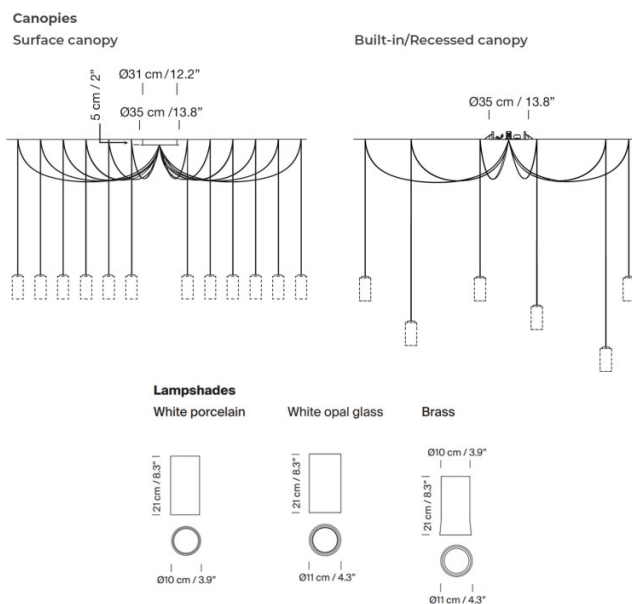

Santa & Cole Cirio Multiple LED Suspension

LA7863

SOURCE: <https://www.davidvillagelighting.co.uk/product/Santa-Cole-Cirio-Multiple-LED-Suspension/15182>

PRODUCT DESCRIPTION

Designer: Antoni Arola

Santa & Cole Cirio Multiple LED Suspension Light

The Santa & Cole Cirio Multiple pendant system allows you to freely place Cirio pendant lights wherever they are needed. This beautiful and stunning system of pendants creates a stylish and mesmerising effect in any space, being tailor-made to each individual user. The Cirio Pendant by Santa & Cole emits a diffused glow that is also softly projected downwards, this makes it a beautiful solution for above large dining areas, kitchen islands and entryways or foyers.

The Cirio multiple system is available with 6, 8 or 12 pendants from a single small ceiling rose. Each pedant can have a maximum drop of 3m or 8m and the overall diameter can be adjusted on site. A surface-mounted ceiling canopy or a recessed ceiling plate is available depending on your needs and the lampshades are available in either a white porcelain, white opal glass or polished brass finish.

PRODUCT SPECIFICATION

- Light Source:** 7.7W, 2700K, 222-655 Lumens per module
- IP Code:** 20
- Dimming:** Dimmable via 1-10V or DALI dimming systems. Please consult your electrician, additional wiring may be required on site.
- Dimensions:**
 - Porcelain Shade:** Ø10cm, Height: 21cm
 - Opal Glass or Polished Brass Shade:** Ø11cm, Height: 21cm
 - Surface canopy:** Ø35cm x 5cm
 - Built-in/Recessed Canopy:** Ø35cm