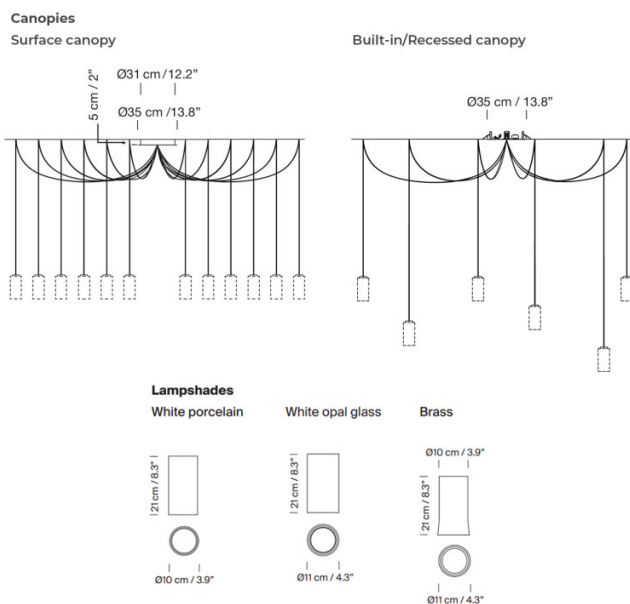

Santa & Cole Cirio Multiple LED Suspension

LA7863

SOURCE: <https://www.davidvillagelighting.co.uk/product/Santa-Cole-Cirio-Multiple-LED-Suspension/15182>

PRODUCT DESCRIPTION

Designer: Antoni Arola

Santa & Cole Cirio Multiple LED Suspension Light

The Santa & Cole Cirio Multiple pendant system allows you to freely place Cirio pendant lights wherever they are needed. This beautiful and stunning system of pendants creates a stylish and mesmerising effect in any space, being tailor-made to each individual user. The Cirio Pendant by Santa & Cole emits a diffused glow that is also softly projected downwards, this makes it a beautiful solution for above large dining areas, kitchen islands and entryways or foyers.

The Cirio multiple system is available with 6, 8 or 12 pendants from a single small ceiling rose. Each pedant can have a maximum drop of 3m or 8m and the overall diameter can be adjusted on site. A surface-mounted ceiling canopy or a recessed ceiling plate is available depending on your needs and the lampshades are available in either a white porcelain, white opal glass or polished brass finish.

PRODUCT SPECIFICATION

- Light Source:** 7.7W, 2700K, 222-655 Lumens per module
- IP Code:** 20
- Dimming:** Dimmable via 1-10V or DALI dimming systems. Please consult your electrician, additional wiring may be required on site.
- Dimensions:**
 - Porcelain Shade:** Ø10cm, Height: 21cm
 - Opal Glass or Polished Brass Shade:** Ø11cm, Height: 21cm
 - Surface canopy:** Ø35cm x 5cm
 - Built-in/Recessed Canopy:** Ø35cm