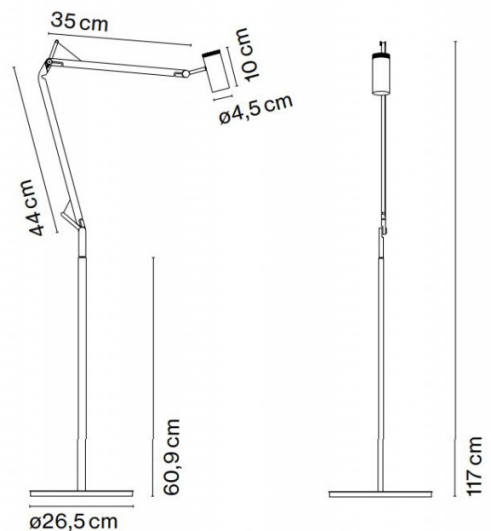

marset

Marset Polo LED Floor Lamp

LA7848

SOURCE: <https://www.davidvillagelighting.co.uk/product/Marset-Polo-LED-Floor-Lamp/15154>

PRODUCT DESCRIPTION

Designer: Joan Gaspar

Marset Polo LED Floor Lamp

Marset Polo, designed by Joan Gaspar is a minimal and simplistic floor lamp that is suitable for both residential and commercial spaces. A completely adjustable arm allows the user to bring light exactly where it is needed, whether that is for task or general illumination. Marset Polo is understated and architectural, perfect for everyday living. The Polo floor lamp stands out for the fluidity of its movement, with a simple push with the hand, the Polo floor lamp's mechanisms allow it to be adjusted with ease and precision. The ball joint system allows the beam of light to be aimed with pinpoint accuracy. The wheel switch is integrated into the top of the diffuser allowing you to switch the light on and off. This integrated wheel switch on the Polo LED floor lamp is a nod to the retro history of lamps and adds to the lamp's overall practicality.

Polo floor lamp by Marset is ideal for modern living rooms, studies and offices. Polo has a technical and sold design that is part of a collection featuring a ceiling spotlight and table lamp.

PRODUCT SPECIFICATION

- Light Source:** 7W, 3000K, 692 Lumens
- IP Code:** 20
- Dimming:** Integrated on/off switch on the product
- Dimensions:** Head: Ø4.5cm  
Head Length: 10cm  
Base: Ø26.5cm  
Height: 117cm

Polo Floor

**For all sales and technical enquiries, please contact:**