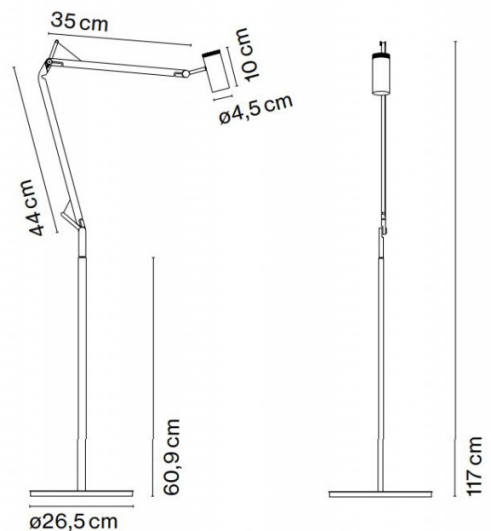

marset

Marset Polo LED Floor Lamp

LA7848

SOURCE: <https://www.davidvillagelighting.co.uk/product/Marset-Polo-LED-Floor-Lamp/15154>

PRODUCT DESCRIPTION

Designer: Joan Gaspar

Marset Polo LED Floor Lamp

Marset Polo, designed by Joan Gaspar is a minimal and simplistic floor lamp that is suitable for both residential and commercial spaces. A completely adjustable arm allows the user to bring light exactly where it is needed, whether that is for task or general illumination. Marset Polo is understated and architectural, perfect for everyday living. The Polo floor lamp stands out for the fluidity of its movement, with a simple push with the hand, the Polo floor lamp's mechanisms allow it to be adjusted with ease and precision. The ball joint system allows the beam of light to be aimed with pinpoint accuracy. The wheel switch is integrated into the top of the diffuser allowing you to switch the light on and off. This integrated wheel switch on the Polo LED floor lamp is a nod to the retro history of lamps and adds to the lamp's overall practicality.

Polo floor lamp by Marset is ideal for modern living rooms, studies and offices. Polo has a technical and sold design that is part of a collection featuring a ceiling spotlight and table lamp.

PRODUCT SPECIFICATION

- Light Source:** 7W, 3000K, 692 Lumens
- IP Code:** 20
- Dimming:** Integrated on/off switch on the product
- Dimensions:** Head: Ø4.5cm
Head Length: 10cm
Base: Ø26.5cm
Height: 117cm

Polo Floor

For all sales and technical enquiries, please contact: