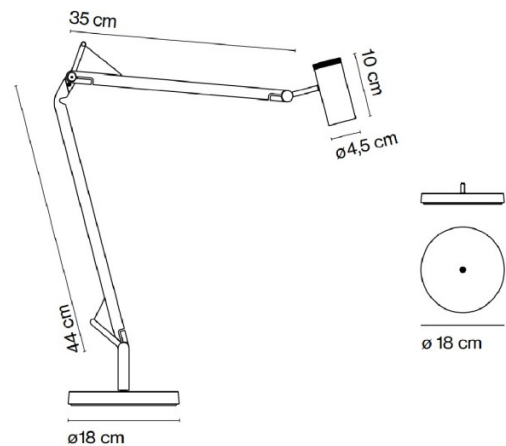

Designed by Joan Gaspar, the Polo table lamp is renowned for its fluidity of movement. With an effortless touch, the ball joint system within the mechanisms of the lamp allows the arms to move and adjust with great precision. This makes the LED Polo a successful task light and reading light as it can aim the beam of light with pinpoint accuracy. This hardy and solid design pay homage to the retro history of the classic table lamps. With adjustable arms and warming light, this LED Table lamp embodies the soul purpose and minimalism of a classic task light. The integrated wheel switch located on the diffuser of the lamp is also another reference to the retro past that has inspired the lights of today.

This hardy and solid design has also been made into a [floor lamp](#).

**PRODUCT SPECIFICATION**

- Light Source:** 7W, 3000K, 692 Lumens
- IP Code:** 20
- Dimming:** Integrated on/off switch on the product.
- Dimensions:** Head: Ø4.5cm  
Head Length: 10cm  
Base: Ø18cm  
Vertical Arm: 44cm  
Horizontal Arm: 35cm