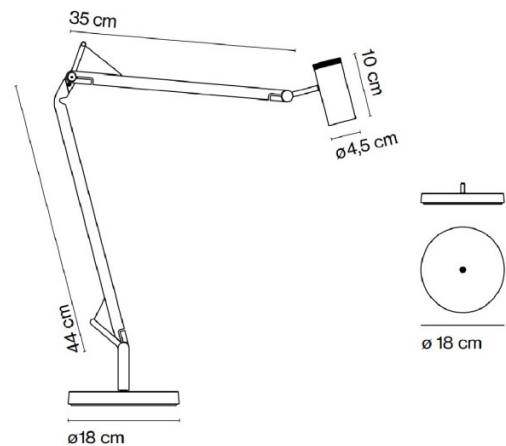

marset

Marset Polo LED Table Lamp

LA7847

SOURCE: <https://www.davidvillagelighting.co.uk/product/Marset-Polo-LED-Table-Lamp/15153>

PRODUCT DESCRIPTION

Designer: Joan Gaspar

Marset Polo Table Lamp

Designed by Joan Gaspar, the Polo table lamp is renowned for its fluidity of movement. With an effortless touch, the ball joint system within the mechanisms of the lamp allows the arms to move and adjust with great precision. This makes the LED Polo a successful task light and reading light as it can aim the beam of light with pinpoint accuracy. This hardy and solid design pay homage to the retro history of the classic table lamps. With adjustable arms and warming light, this LED Table lamp embodies the soul purpose and minimalism of a classic task light. The integrated wheel switch located on the diffuser of the lamp is also another reference to the retro past that has inspired the lights of today.

This hardy and solid design has also been made into a [floor lamp](#).

PRODUCT SPECIFICATION

- Light Source:** 7W, 3000K, 692 Lumens
- IP Code:** 20
- Dimming:** Integrated on/off switch on the product.
- Dimensions:** Head: Ø4.5cm
Head Length: 10cm
Base: Ø18cm
Vertical Arm: 44cm
Horizontal Arm: 35cm