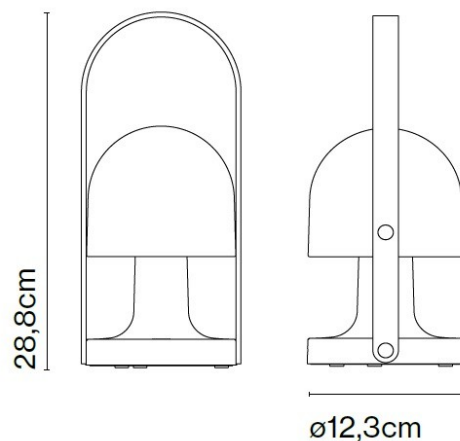

PRODUCT SPECIFICATION

Light Source: 3.5W, 2700K, 216 lumens

IP Code: 20

Dimming: Integrated dimmer on the product.

Dimensions: Ø12.3cm
Height: 28.8cm

For all sales and technical enquiries, please contact:

+44 (0)114 263 4266