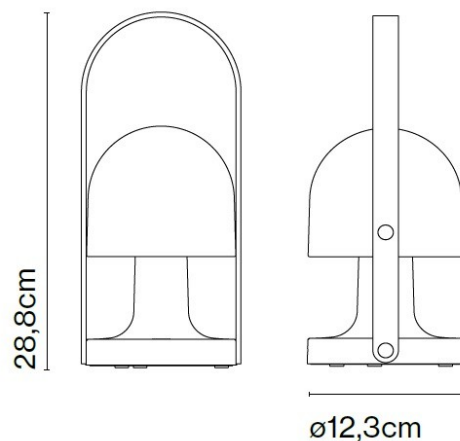

PRODUCT SPECIFICATION**Light Source:** 3.5W, 2700K, 216 lumens**IP Code:** 20**Dimming:** Integrated dimmer on the product.**Dimensions:** Ø12.3cm
Height: 28.8cm

For all sales and technical enquiries, please contact: