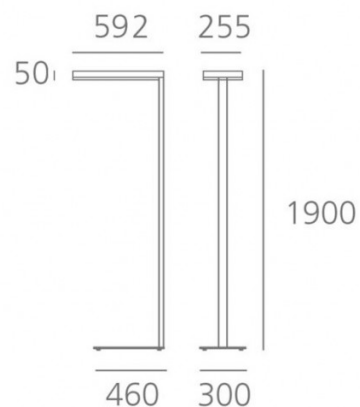

For more information regarding specifications, information and prices, please [contact us](#).

CODES:

- M036216** - 1 beam 30+51W Moka Interactive Dali
- M036226** - 1 beam 30+51W White Interactive Dali
- M036316** - 1 beam 30+51W Moka Interactive Dali
- M036326** - 1 beam 30+51W White Interactive Dali
- M036416** - 2 beams 43W Moka Interactive Dali
- M036426** - 2 beams 43W White Interactive Dali
- M036516** - 2 beams 43W Moka Interactive Dali
- M036526** - 2 beams 43W White Interactive Dali
- M036211** - 1 beam 30+51W Moka Dimmable
- M036221** - 1 beam 30+51W White Dimmable
- M036311** - 1 beam 30+51W Moka Dimmable
- M036321** - 1 beam 30+51W White Dimmable
- M036411** - 2 beams 43W Moka Dimmable
- M036421** - 2 beams 43W White Dimmable
- M036511** - 2 beams 43W Moka Dimmable
- M036521** - 2 beams 43W White Dimmable

PRODUCT SPECIFICATION

IP Code: 20

Dimming: **Available in these options:**
1. Non dimmable
2. Dimmable via DALI remote dimmer or integrated dimmer.

Dimensions: 190 cm height
46 cm base depth
30 cm base width