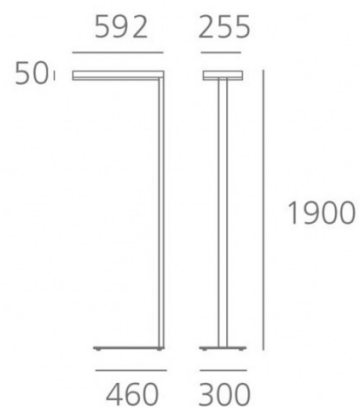

For more information regarding specifications, information and prices, please [contact us](#).

CODES:

- M036216** - 1 beam 30+51W Moka Interactive Dali
- M036226** - 1 beam 30+51W White Interactive Dali
- M036316** - 1 beam 30+51W Moka Interactive Dali
- M036326** - 1 beam 30+51W White Interactive Dali
- M036416** - 2 beams 43W Moka Interactive Dali
- M036426** - 2 beams 43W White Interactive Dali
- M036516** - 2 beams 43W Moka Interactive Dali
- M036526** - 2 beams 43W White Interactive Dali
- M036211** - 1 beam 30+51W Moka Dimmable
- M036221** - 1 beam 30+51W White Dimmable
- M036311** - 1 beam 30+51W Moka Dimmable
- M036321** - 1 beam 30+51W White Dimmable
- M036411** - 2 beams 43W Moka Dimmable
- M036421** - 2 beams 43W White Dimmable
- M036511** - 2 beams 43W Moka Dimmable
- M036521** - 2 beams 43W White Dimmable

PRODUCT SPECIFICATION

IP Code: 20

Dimming: Available in these options:

1. Non dimmable
2. Dimmable via DALI remote dimmer or integrated dimmer.

Dimensions: 190 cm height
46 cm base depth
30 cm base width

For all sales and technical enquiries, please contact: