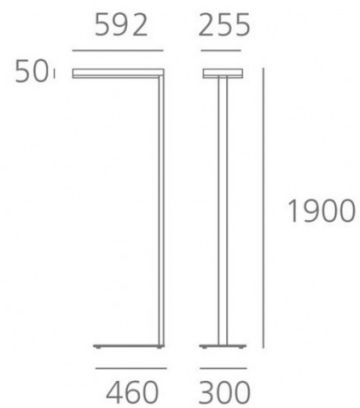

For more information regarding specifications, information and prices, please [contact us](#).

CODES:

- M036216** - 1 beam 30+51W Moka Interactive Dali
- M036226** - 1 beam 30+51W White Interactive Dali
- M036316** - 1 beam 30+51W Moka Interactive Dali
- M036326** - 1 beam 30+51W White Interactive Dali
- M036416** - 2 beams 43W Moka Interactive Dali
- M036426** - 2 beams 43W White Interactive Dali
- M036516** - 2 beams 43W Moka Interactive Dali
- M036526** - 2 beams 43W White Interactive Dali
- M036211** - 1 beam 30+51W Moka Dimmable
- M036221** - 1 beam 30+51W White Dimmable
- M036311** - 1 beam 30+51W Moka Dimmable
- M036321** - 1 beam 30+51W White Dimmable
- M036411** - 2 beams 43W Moka Dimmable
- M036421** - 2 beams 43W White Dimmable
- M036511** - 2 beams 43W Moka Dimmable
- M036521** - 2 beams 43W White Dimmable

PRODUCT SPECIFICATION

IP Code: 20

Dimming: **Available in these options:**
1. Non dimmable
2. Dimmable via DALI remote dimmer or integrated dimmer.

Dimensions: 190 cm height
46 cm base depth
30 cm base width