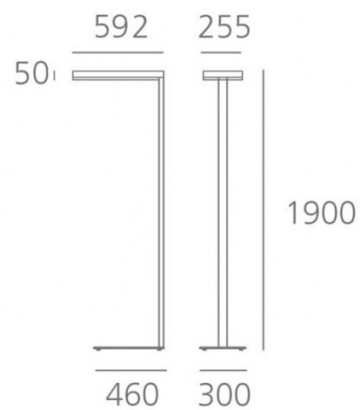

For more information regarding specifications, information and prices, please [contact us](#).

CODES:

- M036216** - 1 beam 30+51W Moka Interactive Dali
- M036226** - 1 beam 30+51W White Interactive Dali
- M036316** - 1 beam 30+51W Moka Interactive Dali
- M036326** - 1 beam 30+51W White Interactive Dali
- M036416** - 2 beams 43W Moka Interactive Dali
- M036426** - 2 beams 43W White Interactive Dali
- M036516** - 2 beams 43W Moka Interactive Dali
- M036526** - 2 beams 43W White Interactive Dali
- M036211** - 1 beam 30+51W Moka Dimmable
- M036221** - 1 beam 30+51W White Dimmable
- M036311** - 1 beam 30+51W Moka Dimmable
- M036321** - 1 beam 30+51W White Dimmable
- M036411** - 2 beams 43W Moka Dimmable
- M036421** - 2 beams 43W White Dimmable
- M036511** - 2 beams 43W Moka Dimmable
- M036521** - 2 beams 43W White Dimmable

PRODUCT SPECIFICATION

IP Code: 20

Dimming: **Available in these options:**
1. Non dimmable
2. Dimmable via DALI remote dimmer or integrated dimmer.

Dimensions: 190 cm height
46 cm base depth
30 cm base width