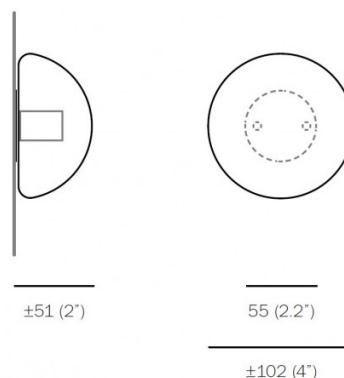

Bocci 14s Surface Light

LA7104S

SOURCE: <https://www.davidvillagelighting.co.uk/product/Bocci-14s-Surface-Light/15084>

PRODUCT DESCRIPTION

Designer: Omer Arbel

14s Wall and Ceiling Light by Bocci

A part of the [Bocci 14 series](#), the 14s surface lamp is made from a beautiful clear glass shade that can be used in various settings. The surface light has an IP rating of 55, so can be used indoors, outdoors and in wet environments. The ceiling/wall light holds a light source that is included by Bocci, with the choice of either a **Xenon 10W** bulb or a **LED 1W** bulb.

Please Note: The Bocci 14s Surface Light requires a remote driver.

PRODUCT SPECIFICATION

- Light Source:** 1 x Max 10W G4 Xenon (included)
or
1 x Max 1W G4 LED (included)
- IP Code:** 55
- Dimming:** Dimmable using trailing edge dimming. (Xenon 10W)
or
Non-dimmable (LED 1W)
- Dimensions:** Shade: Ø10.2cm
Depth: 5.1cm